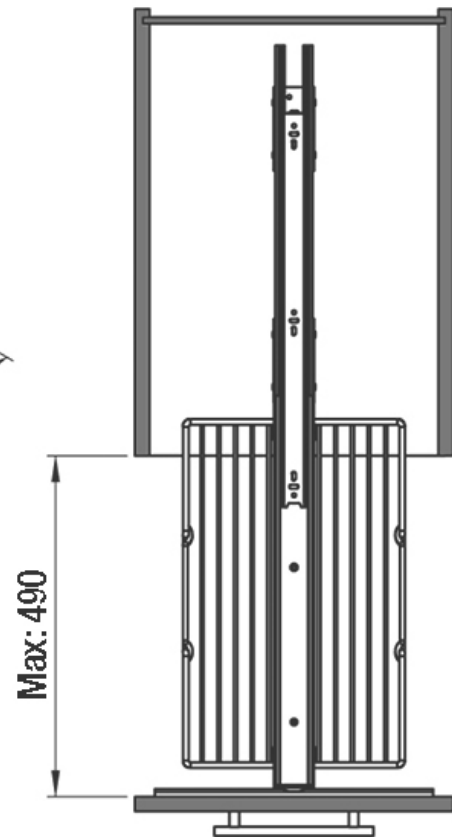

TECHNICAL DRAWINGS

For:

Larder Unit 1800 - 2100mm

Contents:

- Larder Unit 2

MACHINERY - MATERIALS - COMPONENTS - ADHESIVES - FOILS - PANELS - DOORS

NEY Ltd (Head Office)

Stonebridge Trading Estate
Sibree Road
Coventry
CV3 4FD