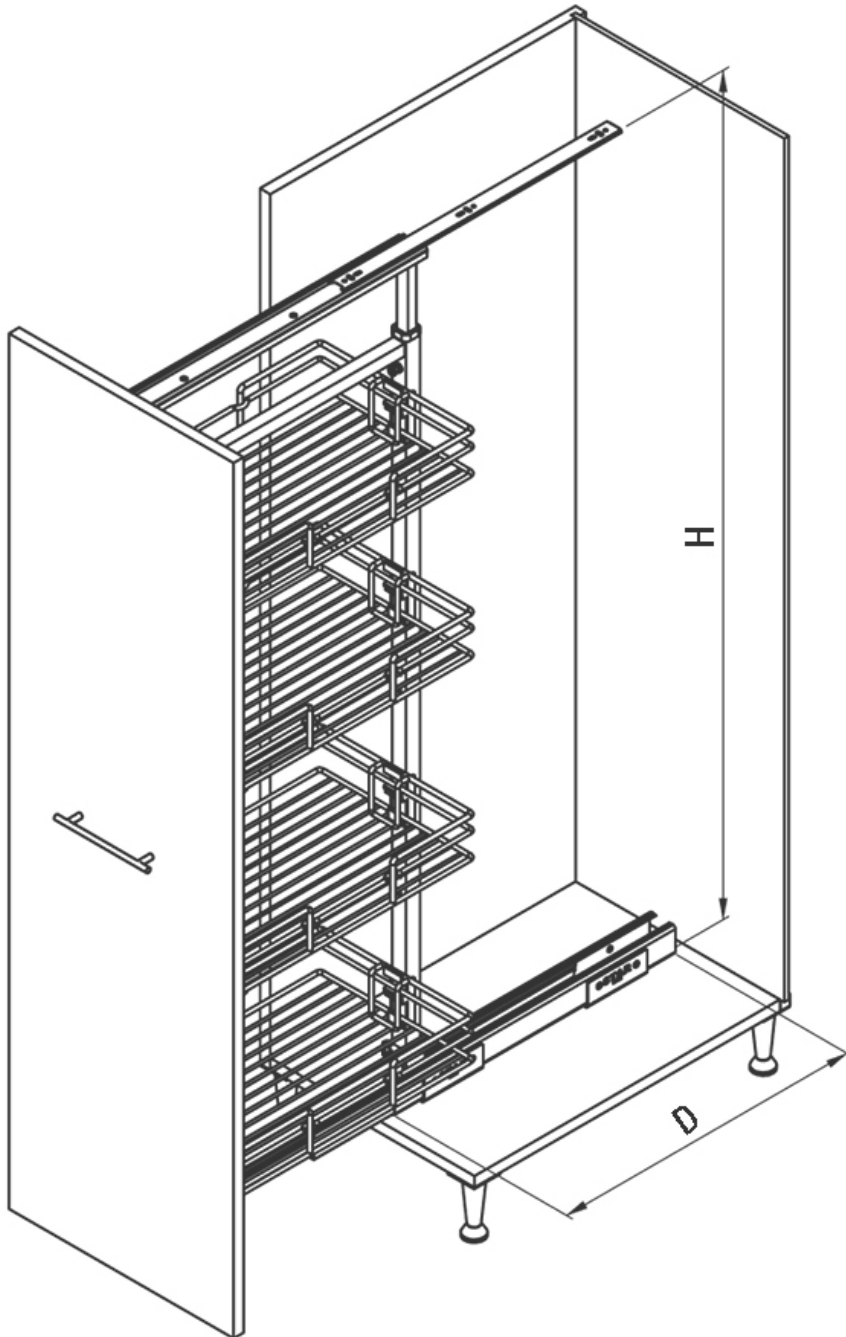

TECHNICAL DRAWINGS

For:

Larder Unit 1800 - 2100mm

Contents:

- Larder Unit 2

MACHINERY - MATERIALS - COMPONENTS - ADHESIVES - FOILS - PANELS - DOORS

NEY Ltd (Head Office)

Stonebridge Trading Estate
Sibree Road
Coventry
CV3 4FD