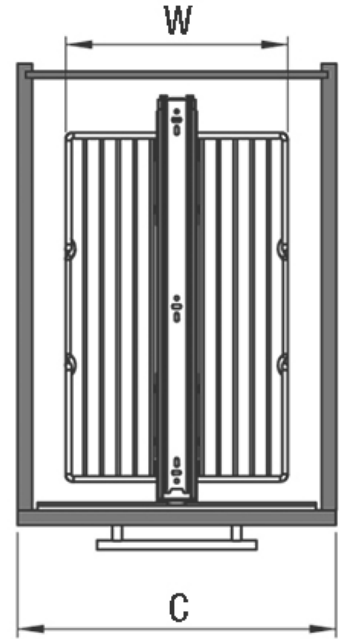

TECHNICAL DRAWINGS

For:

Larder Unit 1800 - 2100mm

Contents:

- Larder Unit 2

MACHINERY - MATERIALS - COMPONENTS - ADHESIVES - FOILS - PANELS - DOORS

NEY Ltd (Head Office)

Stonebridge Trading Estate
Sibree Road
Coventry
CV3 4FD