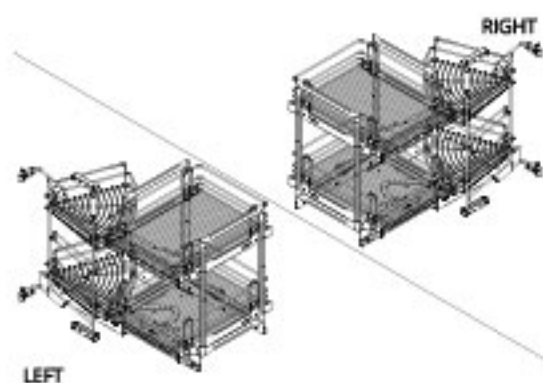

# ASSEMBLY INFORMATION

for the

The logo for 'elite', consisting of the word 'elite' in white lowercase letters inside a green square.

## Easy Corner

## Part Identification

2 x

**30kg**  
max load

2 x

**10kg**  
max load