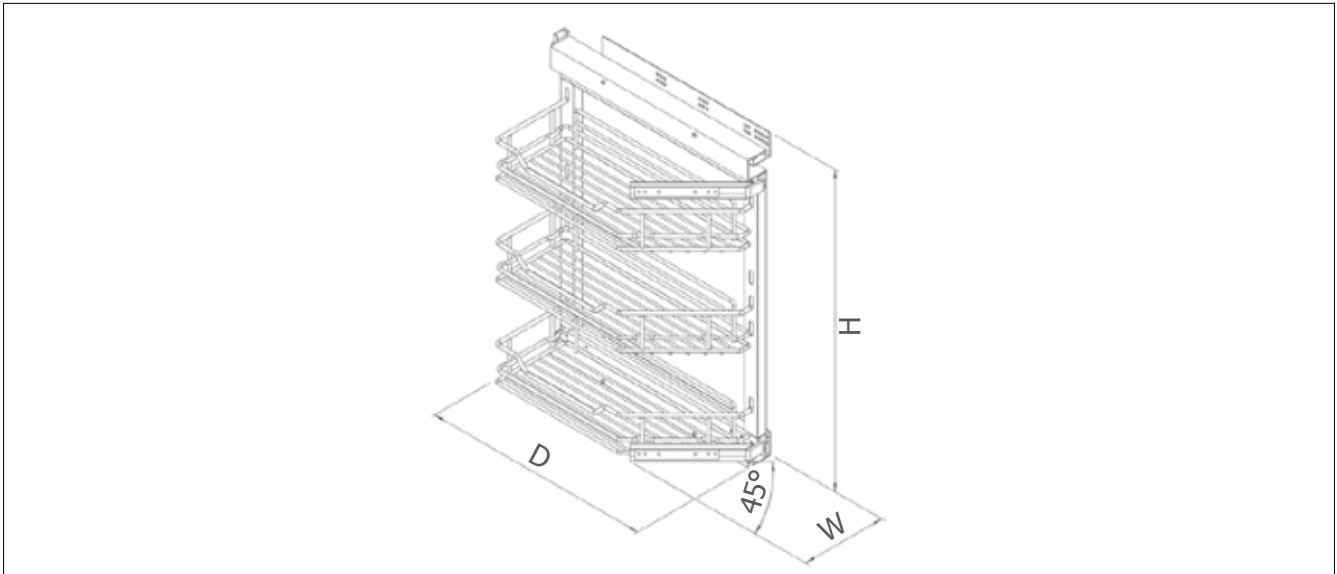

## 45° Side Mounting Pull Out

### Contents:

- Technical Drawings and Specification Details 2

# 45° Side Mounting Pull Out

## Technical Drawing and Specification Details

Internal Sizes W x D x H (mm)	Direction	Box	Volume CBM (m <sup>3</sup> )	Weight kg.
205x 470 x 635	Right	1	0.064	5.100
205x 470 x 635	Left	1	0.064	5.100

MACHINERY - MATERIALS - COMPONENTS - ADHESIVES - FOILS - PANELS - DOORS