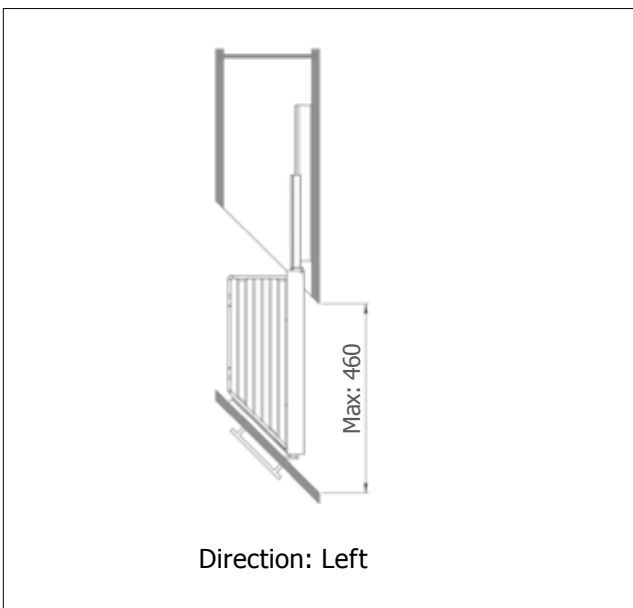

## 45° Side Mounting Pull Out

### Contents:

- Technical Drawings and Specification Details 2

# 45° Side Mounting Pull Out

## Technical Drawing and Specification Details

Internal Sizes W x D x H (mm)	Direction	Box	Volume CBM (m <sup>3</sup> )	Weight kg.
205x 470 x 635	Right	1	0.064	5.100
205x 470 x 635	Left	1	0.064	5.100

MACHINERY - MATERIALS - COMPONENTS - ADHESIVES - FOILS - PANELS - DOORS