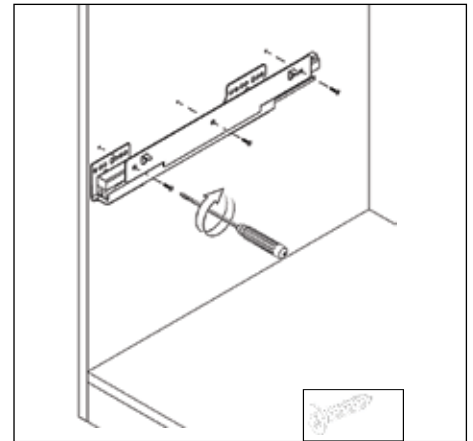

TECHNICAL INFORMATION

For:

Waste Bins

Contents:

- Assembly of the bins to the Cabinets 2
- 24 Litre Waste Bin - 400mm 3

Assembly of the Bins to the Cabinets

24 Litres Waste Bin - 400mm

24 litres

- To fit a 400mm cabinet
- 2 x 12L bins
- Grey Finish
- Soft Close

MACHINERY - MATERIALS - COMPONENTS - ADHESIVES - FOILS - PANELS - DOORS

NEY Ltd (Head Office)

Stonebridge Trading Estate
Sibree Road
Coventry
CV3 4FD