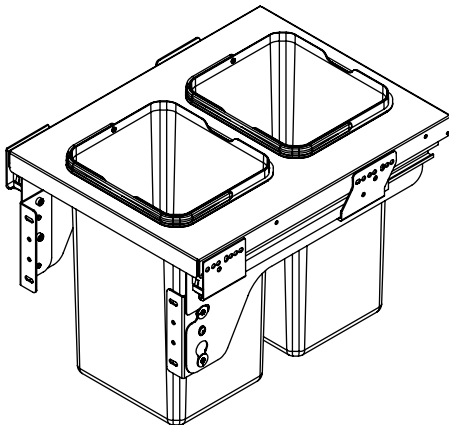

TECHNICAL INFORMATION

For:

Waste Bins

Contents:

- Assembly of the bins to the Cabinets 2
- 24 Litre Waste Bin - 400mm 3

Assembly of the Bins to the Cabinets

24 Litres Waste Bin - 400mm

24 litres

- To fit a 400mm cabinet
- 2 x 12L bins
- Grey Finish
- Soft Close

MACHINERY - MATERIALS - COMPONENTS - ADHESIVES - FOILS - PANELS - DOORS

NEY Ltd (Head Office)

Stonebridge Trading Estate
Sibree Road
Coventry
CV3 4FD