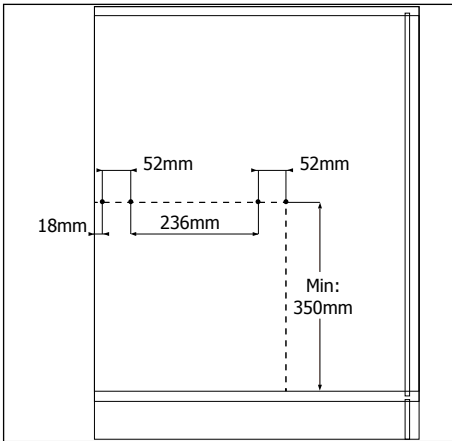

TECHNICAL INFORMATION

For:

Waste Bins

Contents:

- Assembly of the bins to the Cabinets 2
- 24 Litre Waste Bin - 400mm 3

Assembly of the Bins to the Cabinets

24 Litres Waste Bin - 400mm

24 litres

- To fit a 400mm cabinet
- 2 x 12L bins
- Grey Finish
- Soft Close

MACHINERY - MATERIALS - COMPONENTS - ADHESIVES - FOILS - PANELS - DOORS

NEY Ltd (Head Office)

Stonebridge Trading Estate
Sibree Road
Coventry
CV3 4FD