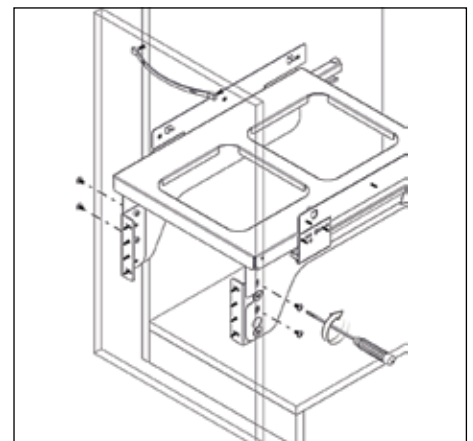

TECHNICAL INFORMATION

For:

Waste Bins

Contents:

- Assembly of the bins to the Cabinets 2
- 24 Litre Waste Bin - 400mm 3

Assembly of the Bins to the Cabinets

24 Litres Waste Bin - 400mm

24 litres

- To fit a 400mm cabinet
- 2 x 12L bins
- Grey Finish
- Soft Close

MACHINERY - MATERIALS - COMPONENTS - ADHESIVES - FOILS - PANELS - DOORS

NEY Ltd (Head Office)

Stonebridge Trading Estate
Sibree Road
Coventry
CV3 4FD