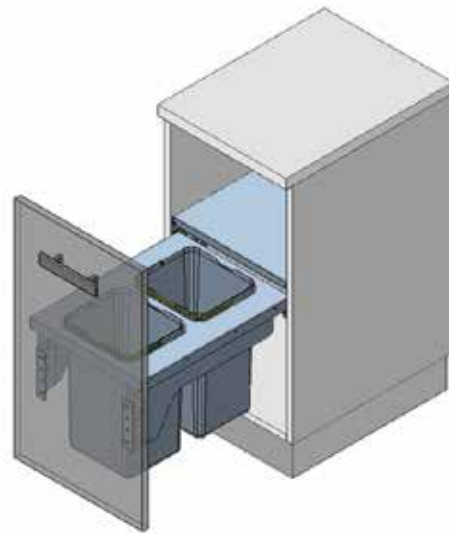

TECHNICAL INFORMATION

For:

Waste Bins

Contents:

- Assembly of the bins to the Cabinets 2
- 24 Litre Waste Bin - 400mm 3

Assembly of the Bins to the Cabinets

24 Litres Waste Bin - 400mm

24 litres

- To fit a 400mm cabinet
- 2 x 12L bins
- Grey Finish
- Soft Close

MACHINERY - MATERIALS - COMPONENTS - ADHESIVES - FOILS - PANELS - DOORS

NEY Ltd (Head Office)

Stonebridge Trading Estate
Sibree Road
Coventry
CV3 4FD