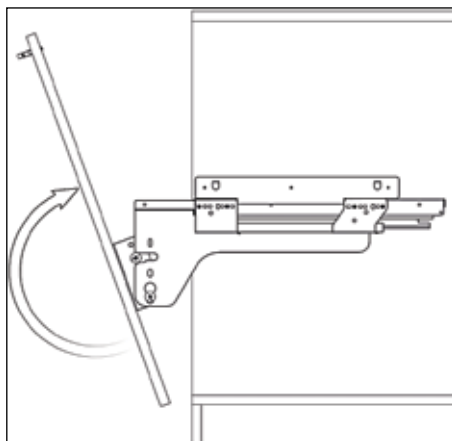

TECHNICAL INFORMATION

For:

Waste Bins

Contents:

- Assembly of the bins to the Cabinets 2
- 24 Litre Waste Bin - 400mm 3

Assembly of the Bins to the Cabinets

24 Litres Waste Bin - 400mm

24 litres

- To fit a 400mm cabinet
- 2 x 12L bins
- Grey Finish
- Soft Close

MACHINERY - MATERIALS - COMPONENTS - ADHESIVES - FOILS - PANELS - DOORS

NEY Ltd (Head Office)

Stonebridge Trading Estate
Sibree Road
Coventry
CV3 4FD