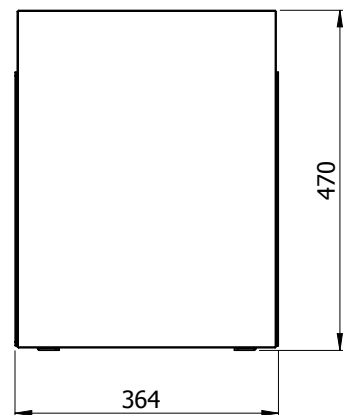

TECHNICAL INFORMATION

For:

Waste Bins

Contents:

- Assembly of the bins to the Cabinets 2
- 24 Litre Waste Bin - 400mm 3

Assembly of the Bins to the Cabinets

24 Litres Waste Bin - 400mm

24 litres

- To fit a 400mm cabinet
- 2 x 12L bins
- Grey Finish
- Soft Close

MACHINERY - MATERIALS - COMPONENTS - ADHESIVES - FOILS - PANELS - DOORS

NEY Ltd (Head Office)

Stonebridge Trading Estate
Sibree Road
Coventry
CV3 4FD