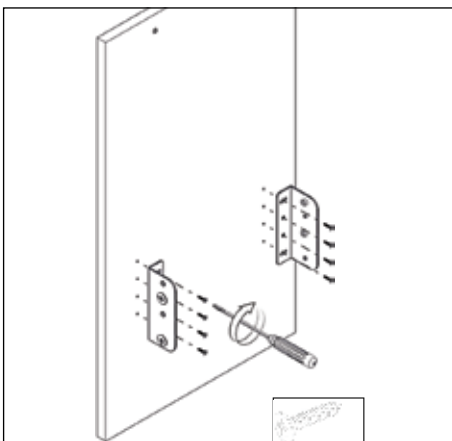

TECHNICAL INFORMATION

For:

Waste Bins

Contents:

- Assembly of the bins to the Cabinets 2
- 24 Litre Waste Bin - 400mm 3

Assembly of the Bins to the Cabinets

24 Litres Waste Bin - 400mm

24 litres

- To fit a 400mm cabinet
- 2 x 12L bins
- Grey Finish
- Soft Close

MACHINERY - MATERIALS - COMPONENTS - ADHESIVES - FOILS - PANELS - DOORS

NEY Ltd (Head Office)

Stonebridge Trading Estate
Sibree Road
Coventry
CV3 4FD