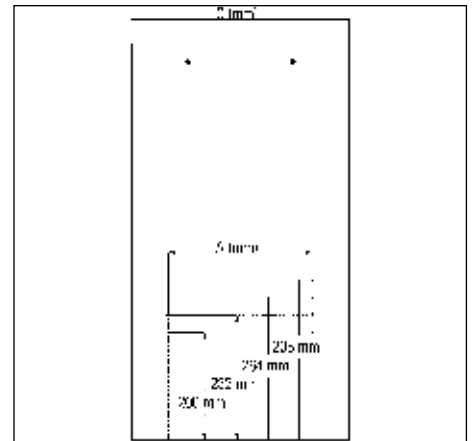

TECHNICAL INFORMATION

For:

Waste Bins

Contents:

- Assembly of the bins to the Cabinets 2
- 24 Litre Waste Bin - 400mm 3

Assembly of the Bins to the Cabinets

24 Litres Waste Bin - 400mm

24 litres

- To fit a 400mm cabinet
- 2 x 12L bins
- Grey Finish
- Soft Close

MACHINERY - MATERIALS - COMPONENTS - ADHESIVES - FOILS - PANELS - DOORS

NEY Ltd (Head Office)

Stonebridge Trading Estate
Sibree Road
Coventry
CV3 4FD