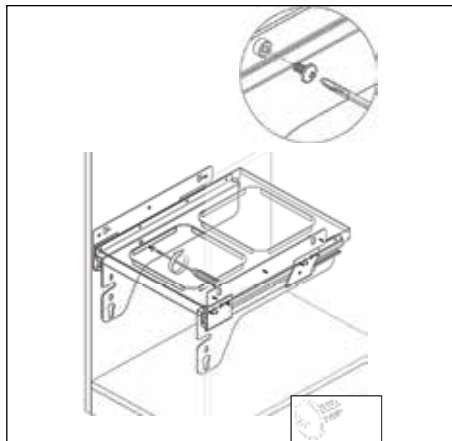

TECHNICAL INFORMATION

For:

Waste Bins

Contents:

- Assembly of the bins to the Cabinets 2
- 24 Litre Waste Bin - 400mm 3

Assembly of the Bins to the Cabinets

24 Litres Waste Bin - 400mm

24 litres

- To fit a 400mm cabinet
- 2 x 12L bins
- Grey Finish
- Soft Close

MACHINERY - MATERIALS - COMPONENTS - ADHESIVES - FOILS - PANELS - DOORS

NEY Ltd (Head Office)

Stonebridge Trading Estate
Sibree Road
Coventry
CV3 4FD