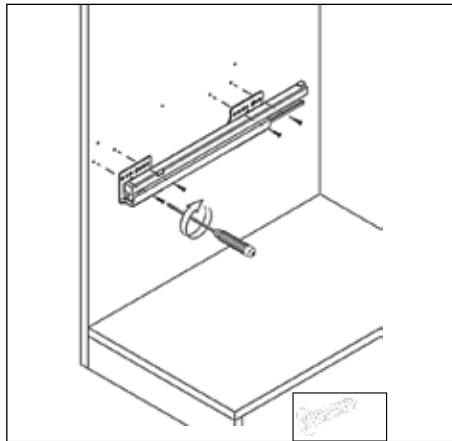

TECHNICAL INFORMATION

For:

Waste Bins

Contents:

- Assembly of the bins to the Cabinets 2
- 24 Litre Waste Bin - 400mm 3

Assembly of the Bins to the Cabinets

24 Litres Waste Bin - 400mm

24 litres

- To fit a 400mm cabinet
- 2 x 12L bins
- Grey Finish
- Soft Close

MACHINERY - MATERIALS - COMPONENTS - ADHESIVES - FOILS - PANELS - DOORS

NEY Ltd (Head Office)

Stonebridge Trading Estate
Sibree Road
Coventry
CV3 4FD