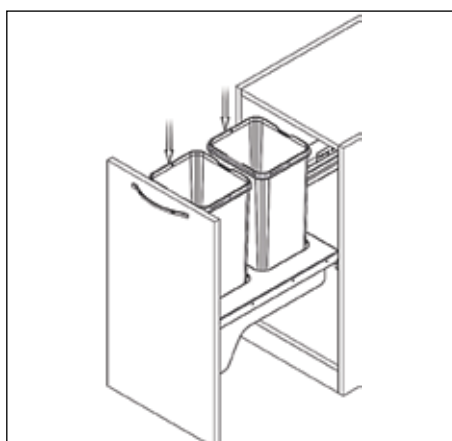

TECHNICAL INFORMATION

For:

Waste Bins

Contents:

- Assembly of the bins to the Cabinets 2
- 24 Litre Waste Bin - 400mm 3

Assembly of the Bins to the Cabinets

24 Litres Waste Bin - 400mm

24 litres

- To fit a 400mm cabinet
- 2 x 12L bins
- Grey Finish
- Soft Close

MACHINERY - MATERIALS - COMPONENTS - ADHESIVES - FOILS - PANELS - DOORS

NEY Ltd (Head Office)

Stonebridge Trading Estate
Sibree Road
Coventry
CV3 4FD