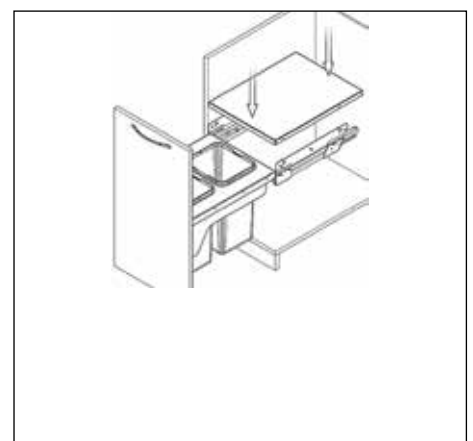

TECHNICAL INFORMATION

For:

Waste Bins

Contents:

- Assembly of the bins to the Cabinets 2
- 24 Litre Waste Bin - 400mm 3

Assembly of the Bins to the Cabinets

24 Litres Waste Bin - 400mm

24 litres

- To fit a 400mm cabinet
- 2 x 12L bins
- Grey Finish
- Soft Close

MACHINERY - MATERIALS - COMPONENTS - ADHESIVES - FOILS - PANELS - DOORS

NEY Ltd (Head Office)

Stonebridge Trading Estate
Sibree Road
Coventry
CV3 4FD