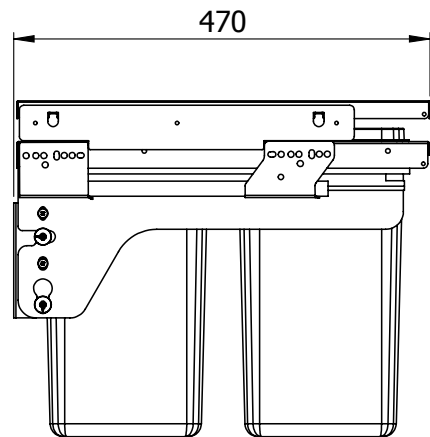

TECHNICAL INFORMATION

For:

Waste Bins

Contents:

- Assembly of the bins to the Cabinets 2
- 24 Litre Waste Bin - 400mm 3

Assembly of the Bins to the Cabinets

24 Litres Waste Bin - 400mm

24 litres

- To fit a 400mm cabinet
- 2 x 12L bins
- Grey Finish
- Soft Close

MACHINERY - MATERIALS - COMPONENTS - ADHESIVES - FOILS - PANELS - DOORS

NEY Ltd (Head Office)

Stonebridge Trading Estate
Sibree Road
Coventry
CV3 4FD