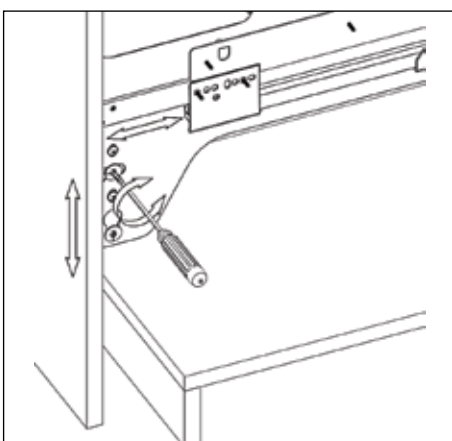

TECHNICAL INFORMATION

For:

Waste Bins

Contents:

- Assembly of the bins to the Cabinets 2
- 24 Litre Waste Bin - 400mm 3

Assembly of the Bins to the Cabinets

24 Litres Waste Bin - 400mm

24 litres

- To fit a 400mm cabinet
- 2 x 12L bins
- Grey Finish
- Soft Close

MACHINERY - MATERIALS - COMPONENTS - ADHESIVES - FOILS - PANELS - DOORS

NEY Ltd (Head Office)

Stonebridge Trading Estate
Sibree Road
Coventry
CV3 4FD