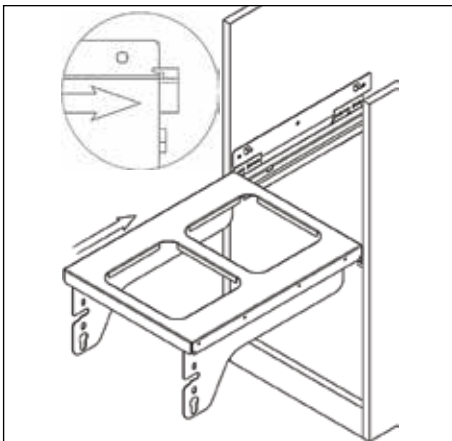

TECHNICAL INFORMATION

For:

Waste Bins

Contents:

- Assembly of the bins to the Cabinets 2
- 24 Litre Waste Bin - 400mm 3

Assembly of the Bins to the Cabinets

24 Litres Waste Bin - 400mm

24 litres

- To fit a 400mm cabinet
- 2 x 12L bins
- Grey Finish
- Soft Close

MACHINERY - MATERIALS - COMPONENTS - ADHESIVES - FOILS - PANELS - DOORS

NEY Ltd (Head Office)

Stonebridge Trading Estate
Sibree Road
Coventry
CV3 4FD