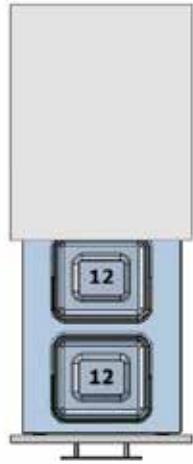

TECHNICAL INFORMATION

For:

Waste Bins

Contents:

- Assembly of the bins to the Cabinets 2
- 24 Litre Waste Bin - 400mm 3

Assembly of the Bins to the Cabinets

24 Litres Waste Bin - 400mm

24 litres

- To fit a 400mm cabinet
- 2 x 12L bins
- Grey Finish
- Soft Close

MACHINERY - MATERIALS - COMPONENTS - ADHESIVES - FOILS - PANELS - DOORS

NEY Ltd (Head Office)

Stonebridge Trading Estate
Sibree Road
Coventry
CV3 4FD