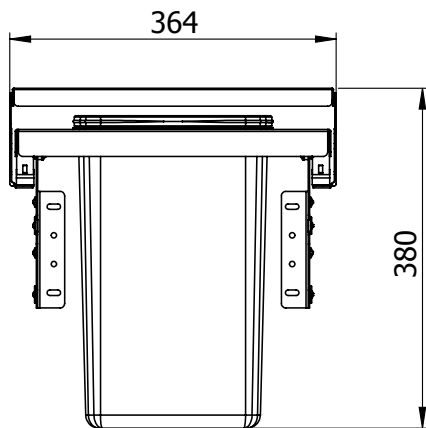

TECHNICAL INFORMATION

For:

Waste Bins

Contents:

- Assembly of the bins to the Cabinets 2
- 24 Litre Waste Bin - 400mm 3

Assembly of the Bins to the Cabinets

24 Litres Waste Bin - 400mm

24 litres

- To fit a 400mm cabinet
- 2 x 12L bins
- Grey Finish
- Soft Close

MACHINERY - MATERIALS - COMPONENTS - ADHESIVES - FOILS - PANELS - DOORS

NEY Ltd (Head Office)

Stonebridge Trading Estate
Sibree Road
Coventry
CV3 4FD