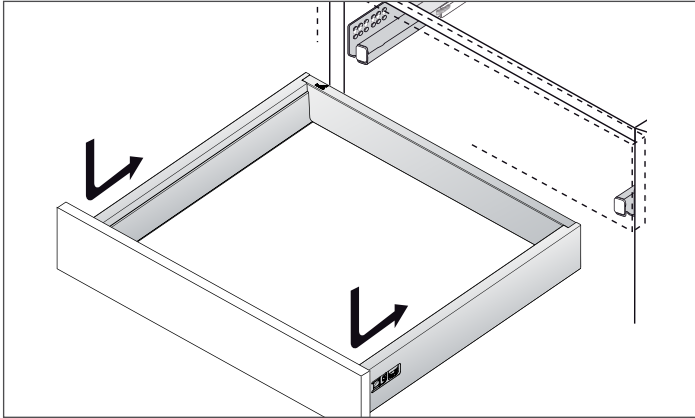

INSTALLATION INSTRUCTIONS

For:

InnoTech Atira Length Wise Railing

STRIKING, VERSATILE, FLEXIBLE

Contents:

- Drawer Layout 2
- Assembly 3

Standard Drawer Front - Height 144mm

	Steel Real Panel	Wooden Real Panel	Aluminium Real Panel
A	NL - 3	NL + 10	NL - 3
B	LB - 2 x EB - 51.5	LB - 2 x EB - 51.5	LB - 2 x EB - 51.5
C	-	LB - 2 x EB - 63	LB - 2 x EB - 63
D	-	144	-

	Steel Real Panel	Wooden Real Panel
A	NL - 3	NL + 10
B	LB - 2 x EB - 51.5	LB - 2 x EB - 51.5
C	-	LB - 2 x EB - 63
D	-	176

Assembly

MACHINERY - MATERIALS - COMPONENTS - ADHESIVES - FOILS - PANELS - DOORS