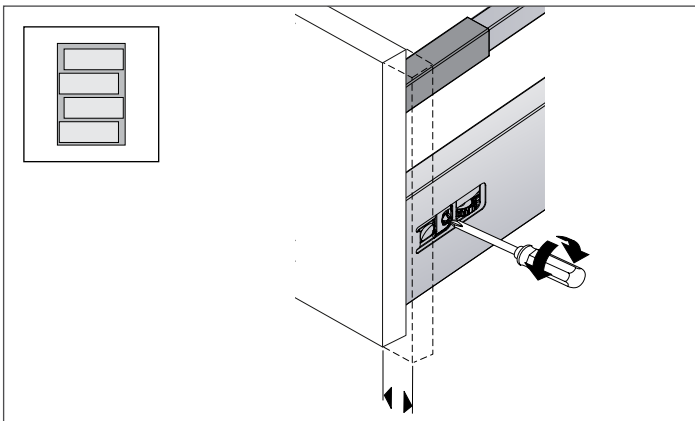

INSTALLATION INSTRUCTIONS

For:

InnoTech Atira Length Wise Railing

STRIKING, VERSATILE, FLEXIBLE

Contents:

- Drawer Layout 2
- Assembly 3

Standard Drawer Front - Height 144mm

	Steel Real Panel	Wooden Real Panel	Aluminium Real Panel
A	NL - 3	NL + 10	NL - 3
B	LB - 2 x EB - 51.5	LB - 2 x EB - 51.5	LB - 2 x EB - 51.5
C	-	LB - 2 x EB - 63	LB - 2 x EB - 63
D	-	144	-

	Steel Real Panel	Wooden Real Panel
A	NL - 3	NL + 10
B	LB - 2 x EB - 51.5	LB - 2 x EB - 51.5
C	-	LB - 2 x EB - 63
D	-	176

Assembly

MACHINERY - MATERIALS - COMPONENTS - ADHESIVES - FOILS - PANELS - DOORS