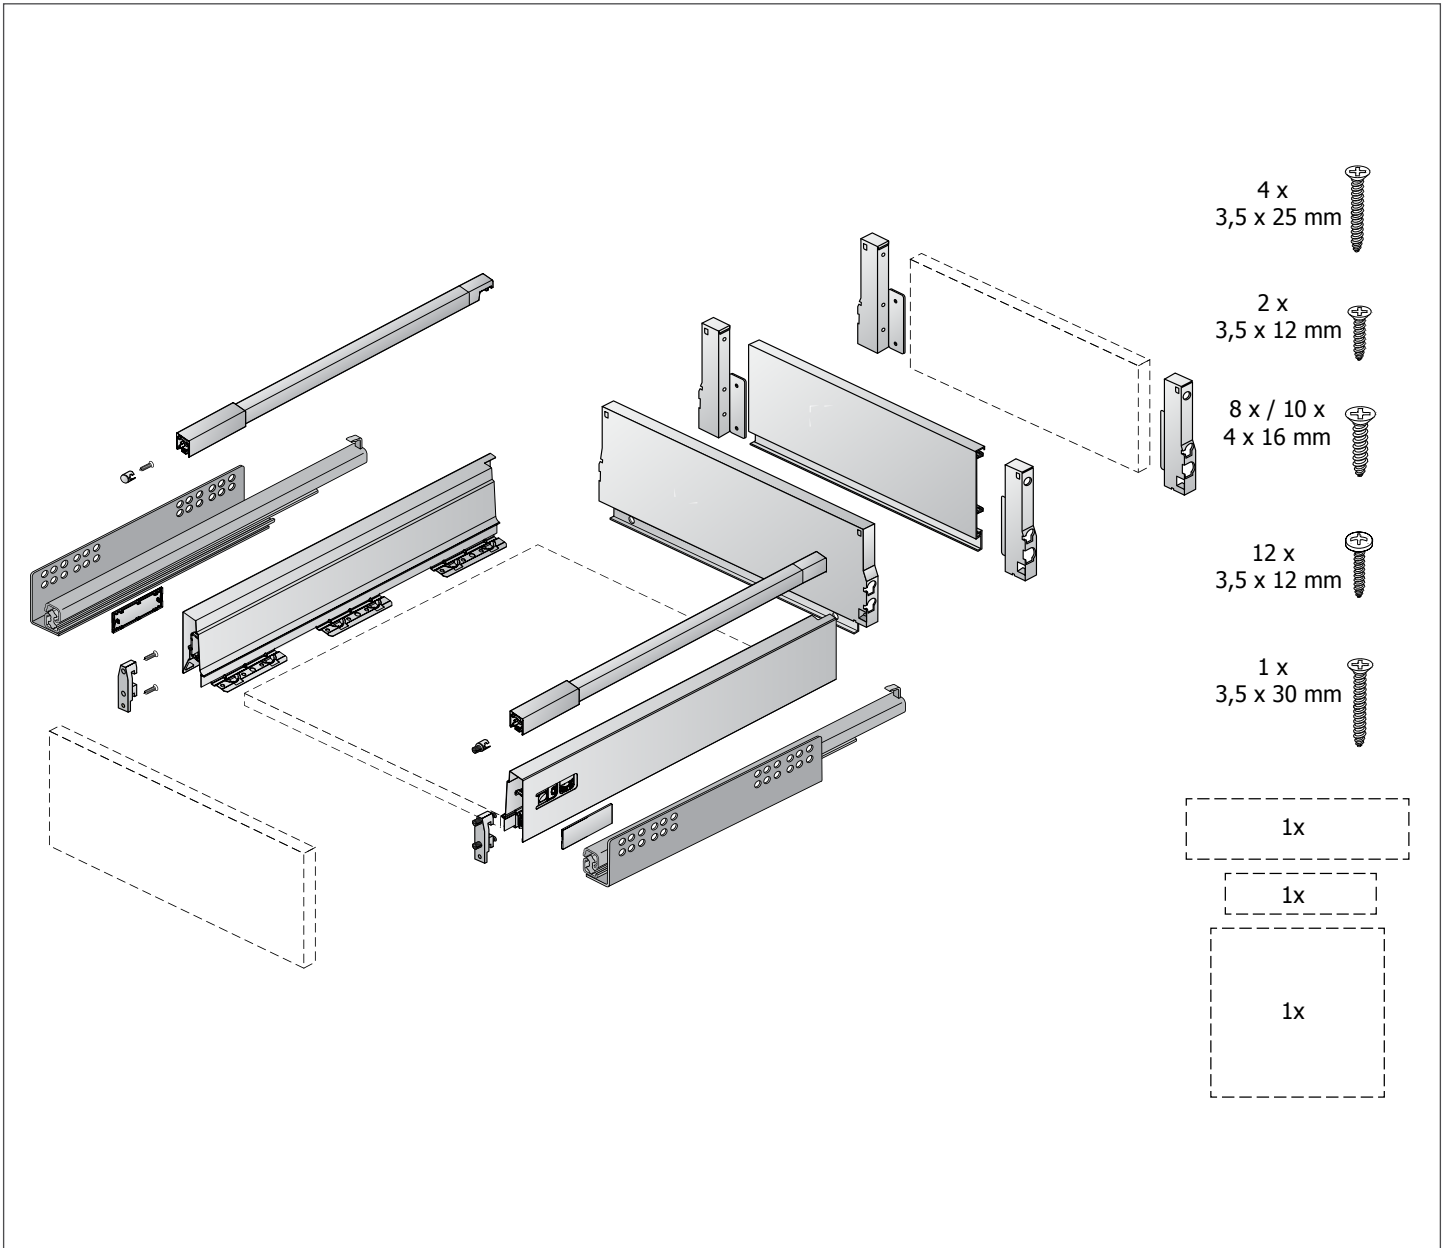

INSTALLATION INSTRUCTIONS

For:

InnoTech Atira Length Wise Railing

STRIKING, VERSATILE, FLEXIBLE

Contents:

- Drawer Layout 2
- Assembly 3

Standard Drawer Front - Height 144mm

	Steel Real Panel	Wooden Real Panel	Aluminium Real Panel
A	NL - 3	NL + 10	NL - 3
B	LB - 2 x EB - 51.5	LB - 2 x EB - 51.5	LB - 2 x EB - 51.5
C	-	LB - 2 x EB - 63	LB - 2 x EB - 63
D	-	144	-

	Steel Real Panel	Wooden Real Panel
A	NL - 3	NL + 10
B	LB - 2 x EB - 51.5	LB - 2 x EB - 51.5
C	-	LB - 2 x EB - 63
D	-	176

Assembly

MACHINERY - MATERIALS - COMPONENTS - ADHESIVES - FOILS - PANELS - DOORS