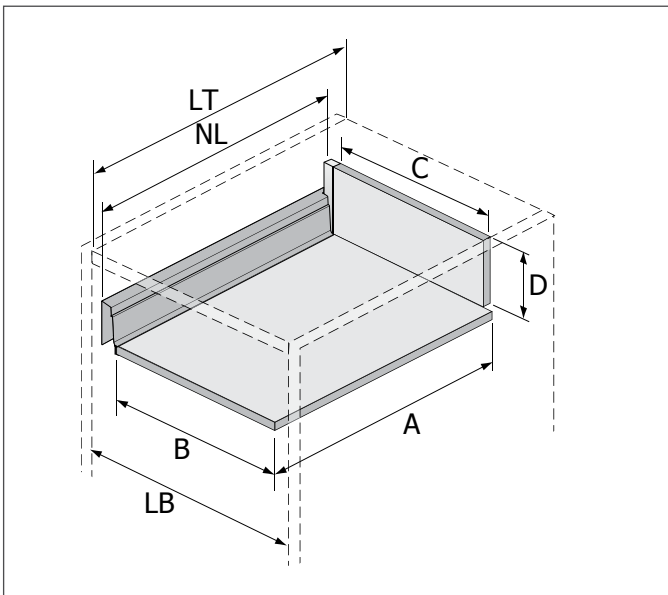

INSTALLATION INSTRUCTIONS

For:

InnoTech Atira Length Wise Railing

STRIKING, VERSATILE, FLEXIBLE

Contents:

- Drawer Layout 2
- Assembly 3

Standard Drawer Front - Height 144mm

	Steel Real Panel	Wooden Real Panel	Aluminium Real Panel
A	NL - 3	NL + 10	NL - 3
B	LB - 2 x EB - 51.5	LB - 2 x EB - 51.5	LB - 2 x EB - 51.5
C	-	LB - 2 x EB - 63	LB - 2 x EB - 63
D	-	144	-

	Steel Real Panel	Wooden Real Panel
A	NL - 3	NL + 10
B	LB - 2 x EB - 51.5	LB - 2 x EB - 51.5
C	-	LB - 2 x EB - 63
D	-	176

Assembly

MACHINERY - MATERIALS - COMPONENTS - ADHESIVES - FOILS - PANELS - DOORS