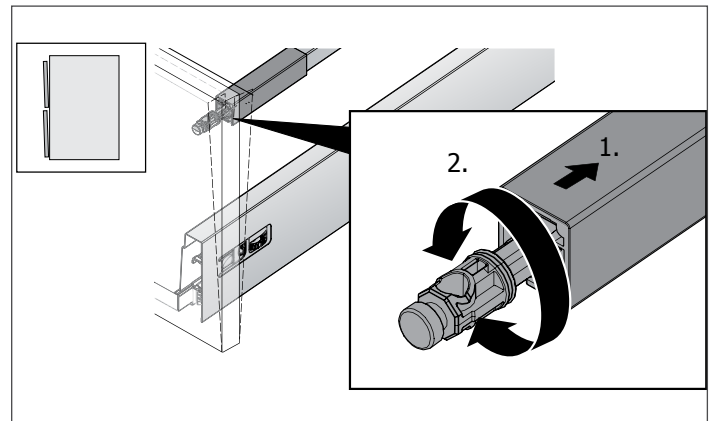

INSTALLATION INSTRUCTIONS

For:

InnoTech Atira Length Wise Railing

STRIKING, VERSATILE, FLEXIBLE

Contents:

- Drawer Layout 2
- Assembly 3

Standard Drawer Front - Height 144mm

	Steel Real Panel	Wooden Real Panel	Aluminium Real Panel
A	NL - 3	NL + 10	NL - 3
B	LB - 2 x EB - 51.5	LB - 2 x EB - 51.5	LB - 2 x EB - 51.5
C	-	LB - 2 x EB - 63	LB - 2 x EB - 63
D	-	144	-

	Steel Real Panel	Wooden Real Panel
A	NL - 3	NL + 10
B	LB - 2 x EB - 51.5	LB - 2 x EB - 51.5
C	-	LB - 2 x EB - 63
D	-	176

Assembly

MACHINERY - MATERIALS - COMPONENTS - ADHESIVES - FOILS - PANELS - DOORS