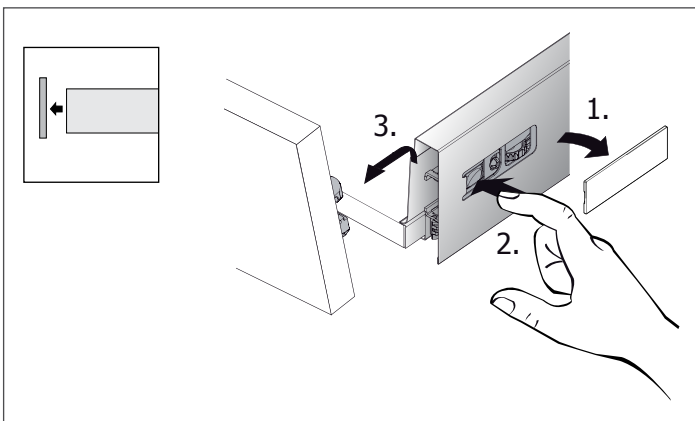

INSTALLATION INSTRUCTIONS

For:

InnoTech Atira Length Wise Railing

STRIKING, VERSATILE, FLEXIBLE

Contents:

- Drawer Layout 2
- Assembly 3

Standard Drawer Front - Height 144mm

	Steel Real Panel	Wooden Real Panel	Aluminium Real Panel
A	NL - 3	NL + 10	NL - 3
B	LB - 2 x EB - 51.5	LB - 2 x EB - 51.5	LB - 2 x EB - 51.5
C	-	LB - 2 x EB - 63	LB - 2 x EB - 63
D	-	144	-

	Steel Real Panel	Wooden Real Panel
A	NL - 3	NL + 10
B	LB - 2 x EB - 51.5	LB - 2 x EB - 51.5
C	-	LB - 2 x EB - 63
D	-	176

Assembly

MACHINERY - MATERIALS - COMPONENTS - ADHESIVES - FOILS - PANELS - DOORS