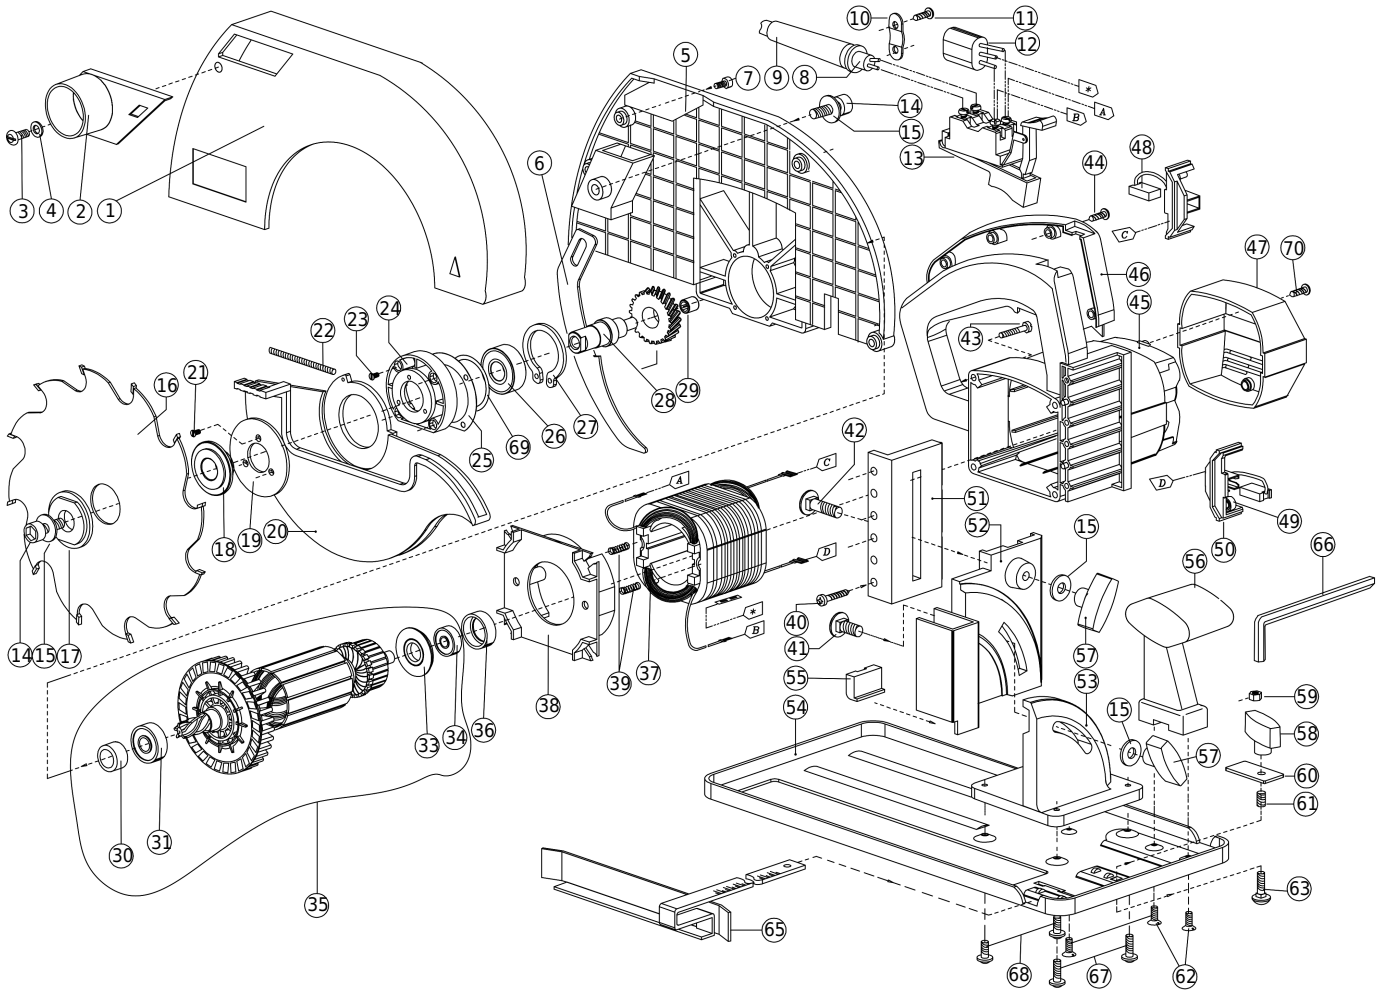

Technical information  
Explosion drawing and parts list

SR90J (9000500) CIRCULAR SAW SR90J | Version D (From serial number 10551)

Technical information  
Explosion drawing and parts list

SR90J (9000500) CIRCULAR SAW SR90J | Version D (From serial number 10551)

**Technical information**  
Explosion drawing and parts list

**SR90J (9000500) CIRCULAR SAW SR90J | Version D (From serial number 10551)**

---

49	9026120	BRUSH SPRING	1
50	9018028	BRUSH HOLDER ASS'Y	2
51	9001105	PLATE	1
52	9001106	GUIDE	1
53	9006379	ANGULAR STAND	1
54	9023453	BASE PLATE	1
55	9004206	STOPPER	1
56	9002632	HANDLE ASS'Y	1
57	9025114	KNOB M.8	2
58	9025115	KNOB M.5	1
59	7085008	HEX. NUT M.5	2
60	9023267	PRESSER	1
61	9026119	SPRING	1
62	7573009	FLAT HD. SCREW M.5X10 PH.	3
63	9574001	CUP SQUARE NECK BOLT M.5X15	1
65	9045338	GUIDE ASS'Y	1
66	1699005	WRENCH 6 mm	1
67	9075118	SCREW M.5X8	2
68	9075116	SCREW M.5X6	2
69	9004256	JOINT	1
70	9370051	SCREW 7x5/8 PH.B.	2