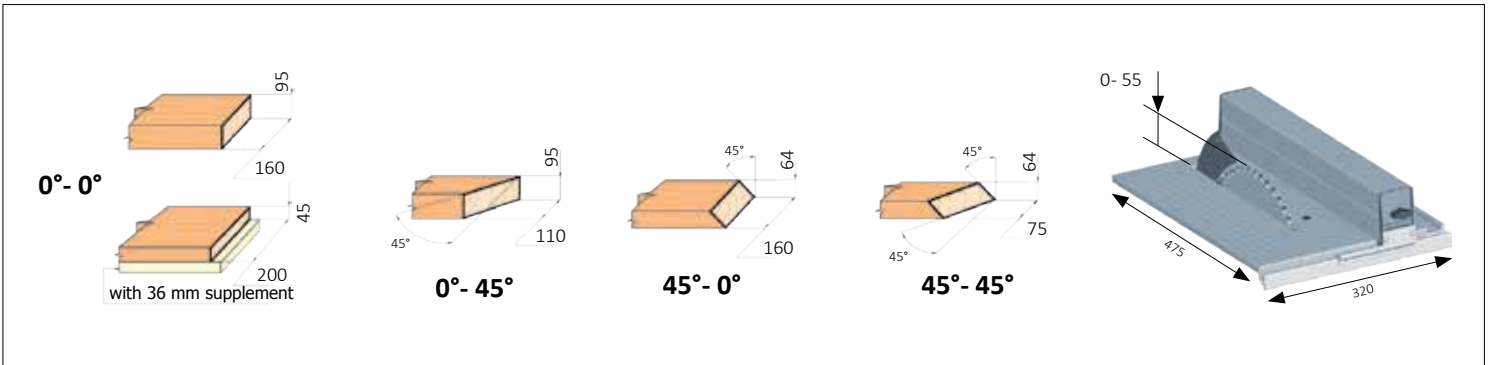

TECHNICAL INFORMATION

For:

TM33W and TS33W Tilttable Mitre Saws

Contents:

- Cutting Capacity 2

Cutting Capacity (mm)

MACHINERY - MATERIALS - COMPONENTS - ADHESIVES - FOILS - PANELS - DOORS

NEY Ltd (Head Office)