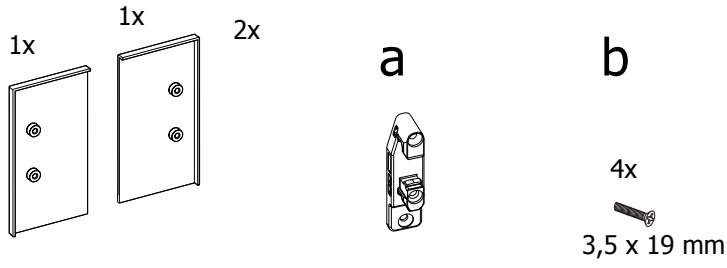

INSTALLATION INSTRUCTIONS

For:

InnoTech Atira Glass Front for Internal Drawer

70mm

Contents:

- | | |
|------------|---|
| • Assembly | 2 |
| • Assembly | 3 |

Assembly

Assembly