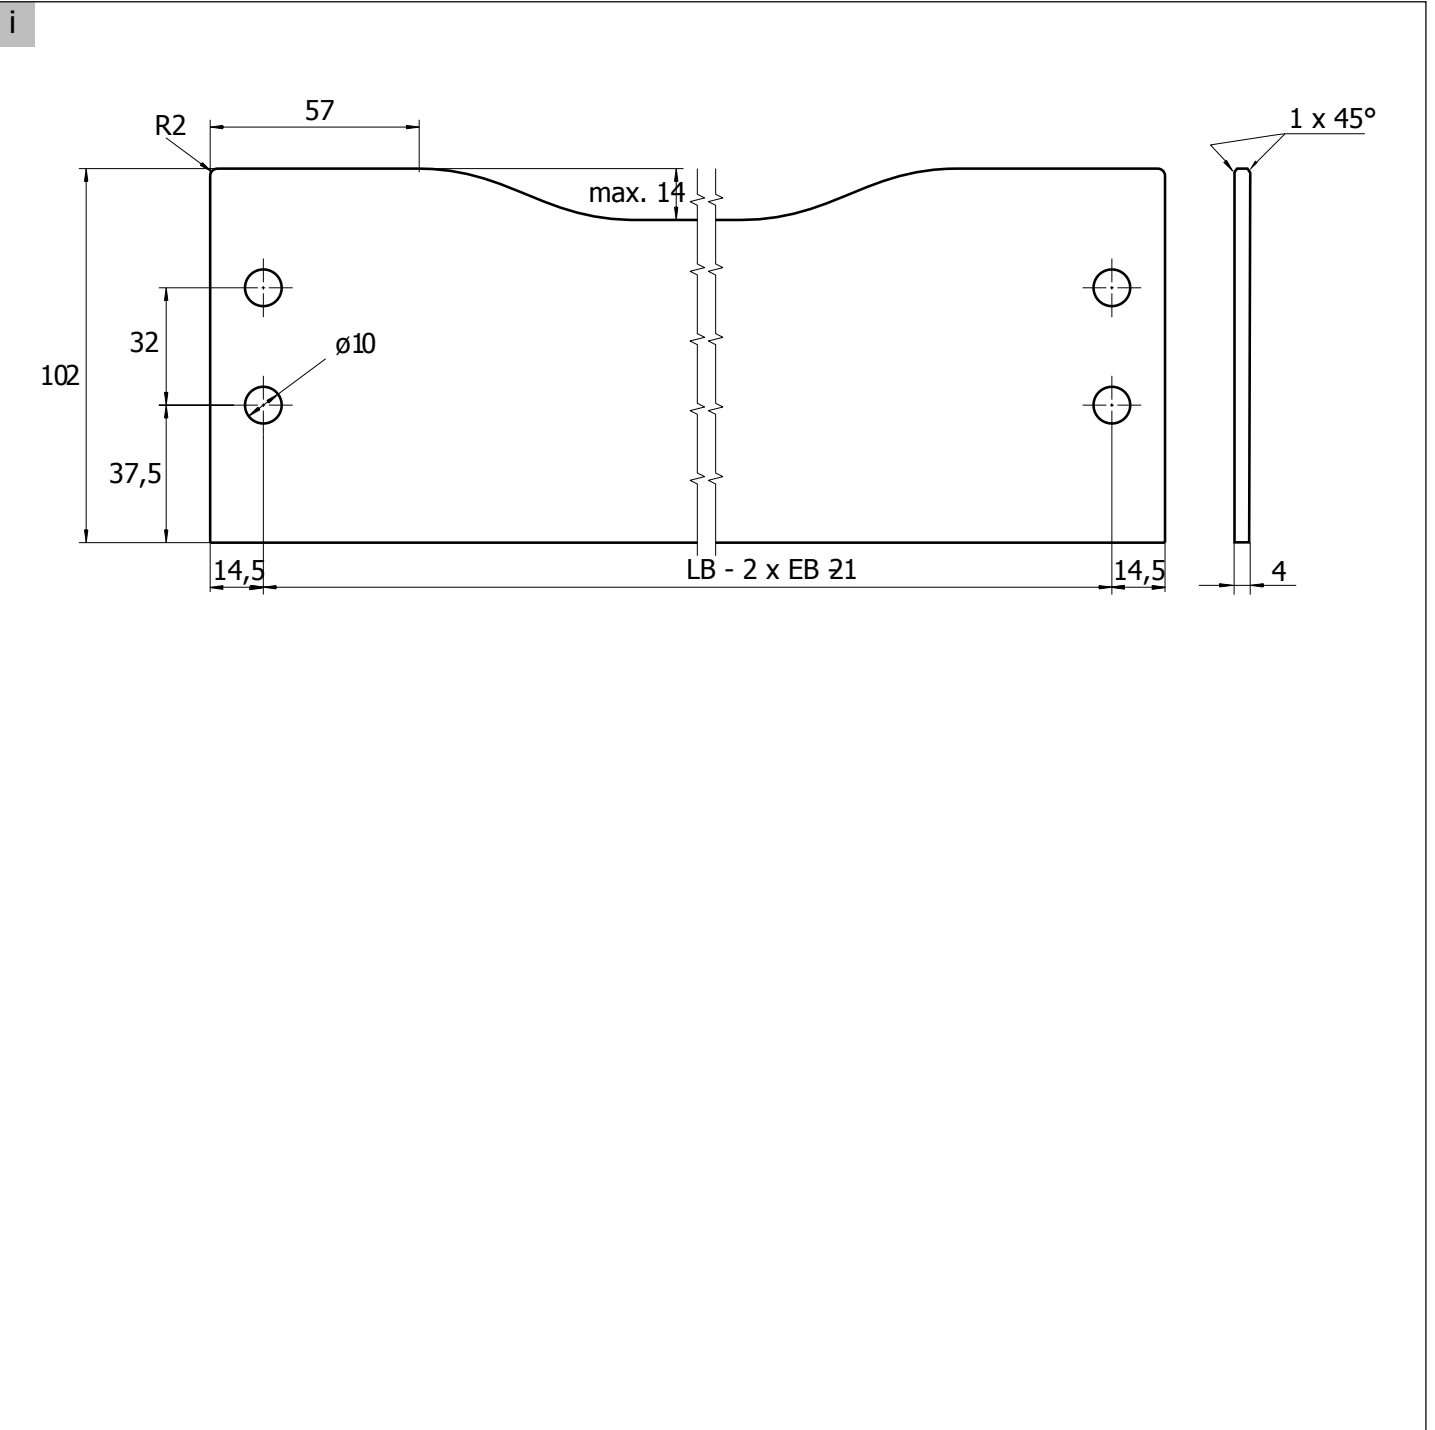

INSTALLATION INSTRUCTIONS

For:

InnoTech Atira Glass Front for Internal Drawer

70mm

Contents:

- | | |
|------------|---|
| • Assembly | 2 |
| • Assembly | 3 |

Assembly

Assembly