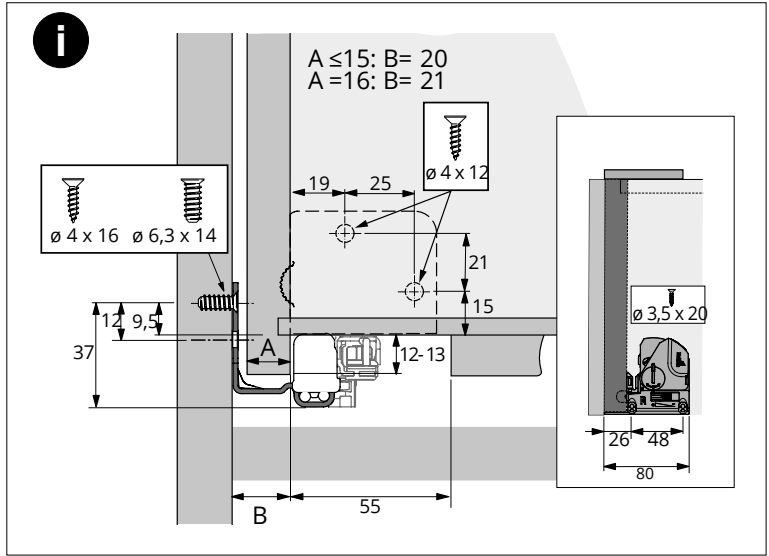

INSTALLING INSTRUCTIONS

For:

Catch and Tilt Adjustment Set

Quadro 4D V6 Silent System

Contents:

- Installation Instructions 2
- Installation Instructions 3

Installation Instructions

Installation Instructions