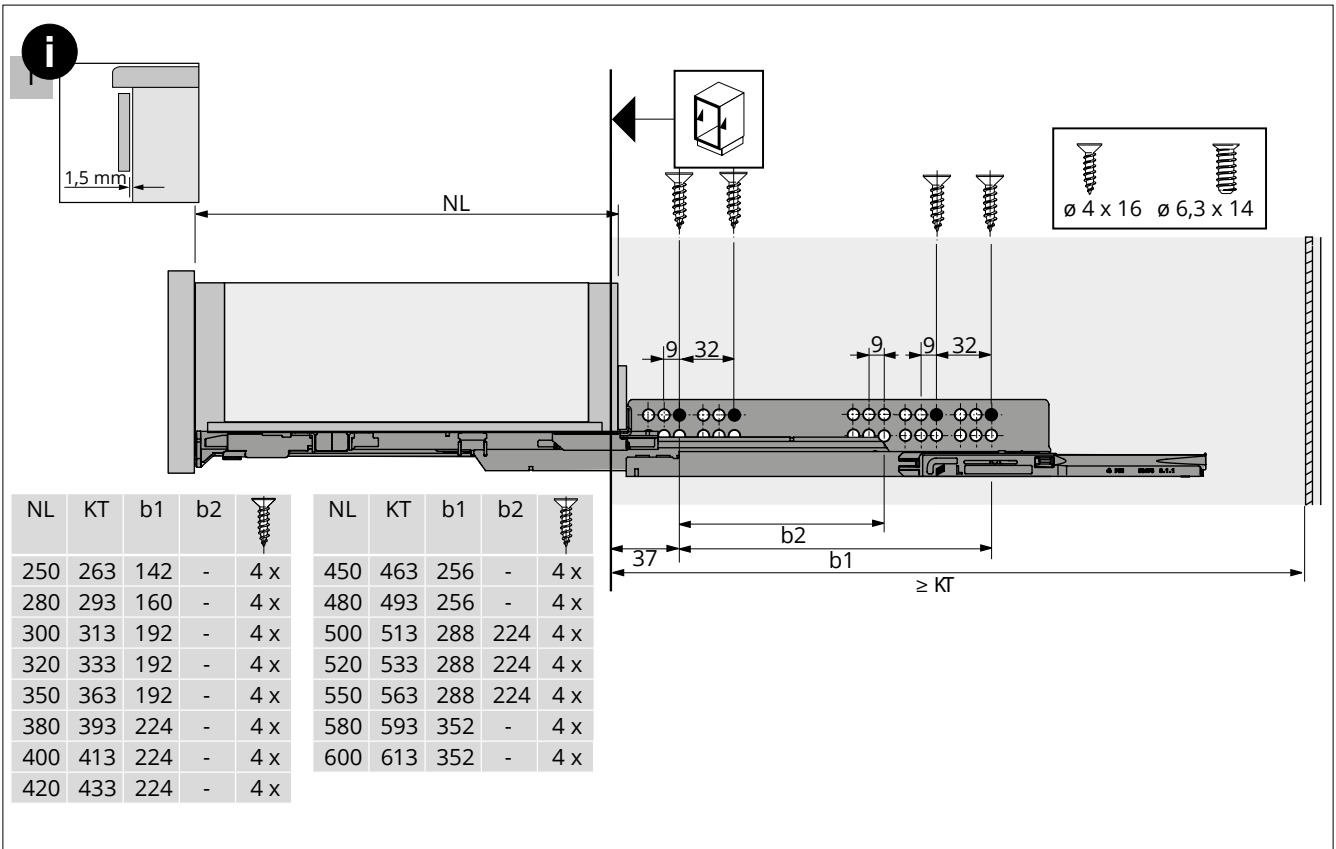

INSTALLING INSTRUCTIONS

For:

Catch and Tilt Adjustment Set

Quadro 4D V6 Silent System

Contents:

- Installation Instructions 2
- Installation Instructions 3

Installation Instructions

Installation Instructions