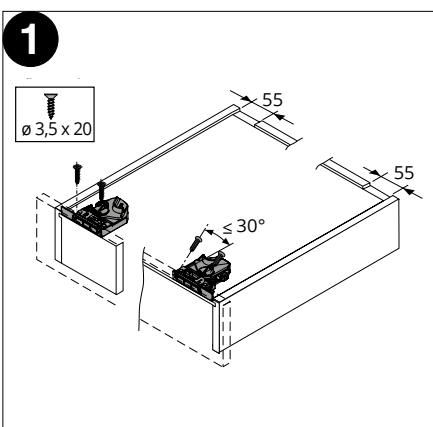

INSTALLING INSTRUCTIONS

For:

Catch and Tilt Adjustment Set

Quadro 4D V6 Silent System

Contents:

- Installation Instructions 2
- Installation Instructions 3

Installation Instructions

Installation Instructions