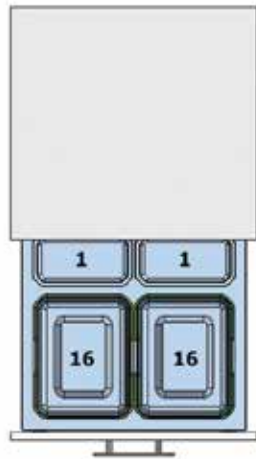

### Contents:

- Assembly of the bins to the Cabinets 2
- 34 Litre Waste Bin - 550mm 3

## Assembly of the Bins to the Cabinets

## 34 Litres Waste Bin - 550mm

34 litres

- To fit a 550mm cabinet
- 2 x 16L bins
- 2 x 1L bins
- Grey Finish
- Soft Close

MACHINERY - MATERIALS - COMPONENTS - ADHESIVES - FOILS - PANELS - DOORS

**NEY Ltd (Head Office)**