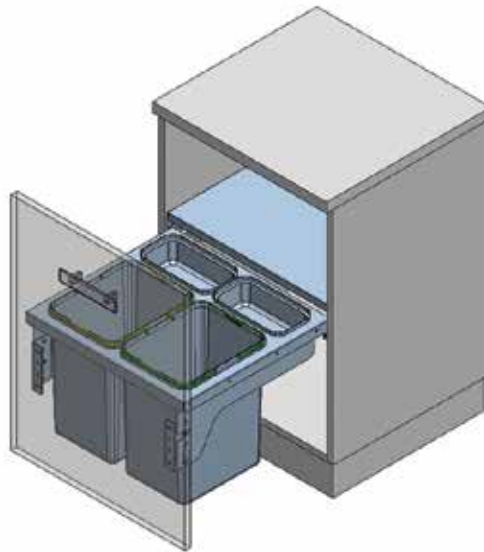

### Contents:

- Assembly of the bins to the Cabinets 2
- 34 Litre Waste Bin - 550mm 3

## Assembly of the Bins to the Cabinets

## 34 Litres Waste Bin - 550mm

34 litres

- To fit a 550mm cabinet
- 2 x 16L bins
- 2 x 1L bins
- Grey Finish
- Soft Close

MACHINERY - MATERIALS - COMPONENTS - ADHESIVES - FOILS - PANELS - DOORS

**NEY Ltd (Head Office)**