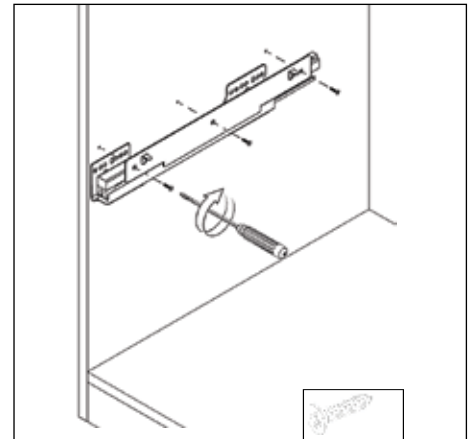

## 34 Litres Waste Bin - 550mm

34 litres

- To fit a 550mm cabinet
- 2 x 16L bins
- 2 x 1L bins
- Grey Finish
- Soft Close

MACHINERY - MATERIALS - COMPONENTS - ADHESIVES - FOILS - PANELS - DOORS

**NEY Ltd (Head Office)**