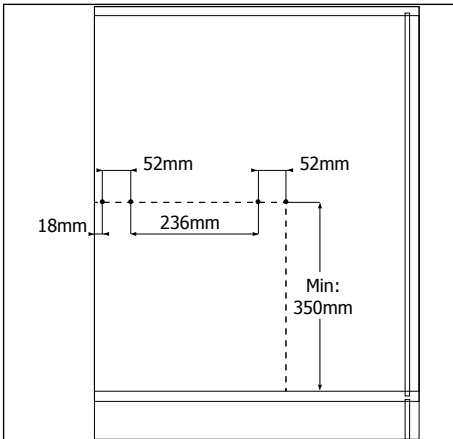

### Contents:

- Assembly of the bins to the Cabinets 2
- 34 Litre Waste Bin - 550mm 3

## 34 Litres Waste Bin - 550mm

34 litres

- To fit a 550mm cabinet
- 2 x 16L bins
- 2 x 1L bins
- Grey Finish
- Soft Close

MACHINERY - MATERIALS - COMPONENTS - ADHESIVES - FOILS - PANELS - DOORS

**NEY Ltd (Head Office)**