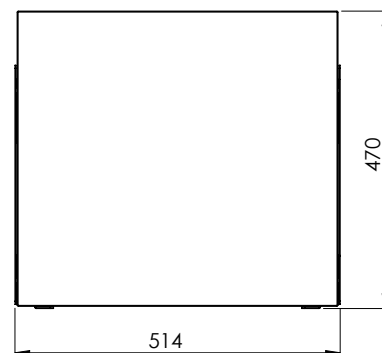

### Contents:

- Assembly of the bins to the Cabinets 2
- 34 Litre Waste Bin - 550mm 3

## 34 Litres Waste Bin - 550mm

34 litres

- To fit a 550mm cabinet
- 2 x 16L bins
- 2 x 1L bins
- Grey Finish
- Soft Close

MACHINERY - MATERIALS - COMPONENTS - ADHESIVES - FOILS - PANELS - DOORS

**NEY Ltd (Head Office)**