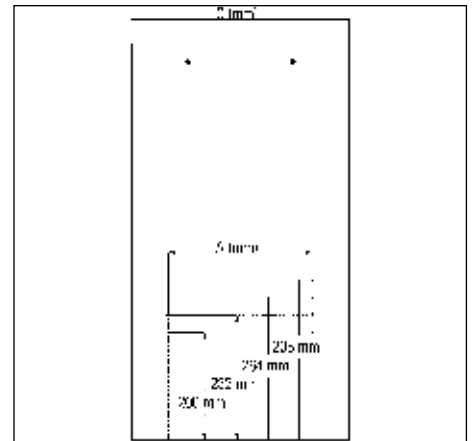

### Contents:

- Assembly of the bins to the Cabinets 2
- 34 Litre Waste Bin - 550mm 3

## 34 Litres Waste Bin - 550mm

34 litres

- To fit a 550mm cabinet
- 2 x 16L bins
- 2 x 1L bins
- Grey Finish
- Soft Close

MACHINERY - MATERIALS - COMPONENTS - ADHESIVES - FOILS - PANELS - DOORS

**NEY Ltd (Head Office)**