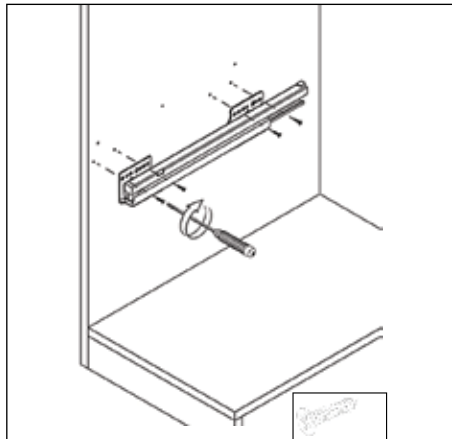

Assembly of the Bins to the Cabinets