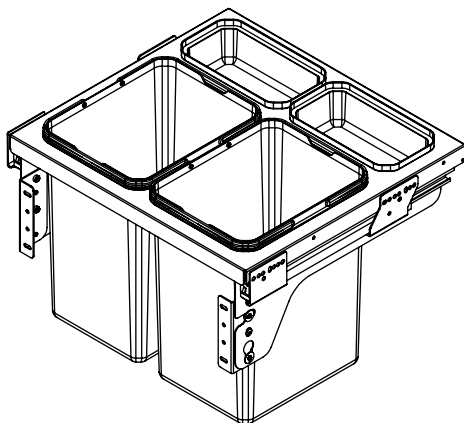

### Contents:

- Assembly of the bins to the Cabinets 2
- 34 Litre Waste Bin - 550mm 3

## Assembly of the Bins to the Cabinets

## 34 Litres Waste Bin - 550mm

34 litres

- To fit a 550mm cabinet
- 2 x 16L bins
- 2 x 1L bins
- Grey Finish
- Soft Close

MACHINERY - MATERIALS - COMPONENTS - ADHESIVES - FOILS - PANELS - DOORS

**NEY Ltd (Head Office)**