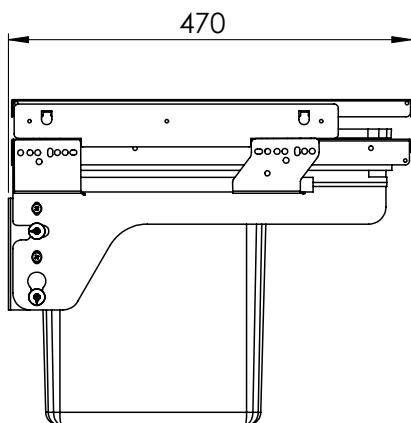

34 Litres Waste Bin - 550mm

34 litres

- To fit a 550mm cabinet
- 2 x 16L bins
- 2 x 1L bins
- Grey Finish
- Soft Close