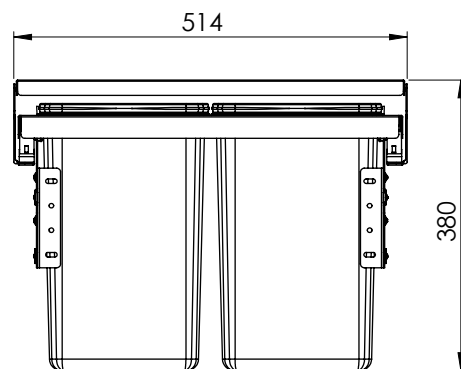

### Contents:

- Assembly of the bins to the Cabinets 2
- 34 Litre Waste Bin - 550mm 3

## 34 Litres Waste Bin - 550mm

34 litres

- To fit a 550mm cabinet
- 2 x 16L bins
- 2 x 1L bins
- Grey Finish
- Soft Close

MACHINERY - MATERIALS - COMPONENTS - ADHESIVES - FOILS - PANELS - DOORS

**NEY Ltd (Head Office)**