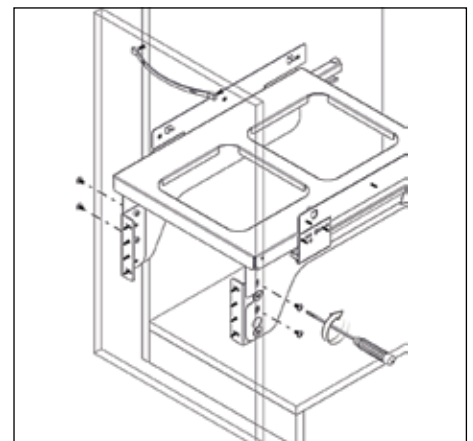

### Contents:

- Assembly of the bins to the Cabinets 2
- 34 Litre Waste Bin - 550mm 3

## 34 Litres Waste Bin - 550mm

34 litres

- To fit a 550mm cabinet
- 2 x 16L bins
- 2 x 1L bins
- Grey Finish
- Soft Close

MACHINERY - MATERIALS - COMPONENTS - ADHESIVES - FOILS - PANELS - DOORS

**NEY Ltd (Head Office)**