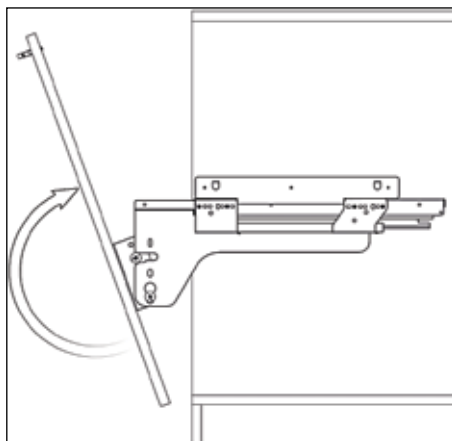

## 34 Litres Waste Bin - 550mm

34 litres

- To fit a 550mm cabinet
- 2 x 16L bins
- 2 x 1L bins
- Grey Finish
- Soft Close

MACHINERY - MATERIALS - COMPONENTS - ADHESIVES - FOILS - PANELS - DOORS

**NEY Ltd (Head Office)**