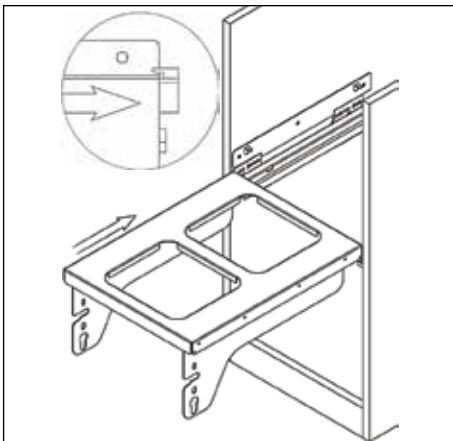

## 34 Litres Waste Bin - 550mm

34 litres

- To fit a 550mm cabinet
- 2 x 16L bins
- 2 x 1L bins
- Grey Finish
- Soft Close

MACHINERY - MATERIALS - COMPONENTS - ADHESIVES - FOILS - PANELS - DOORS

**NEY Ltd (Head Office)**