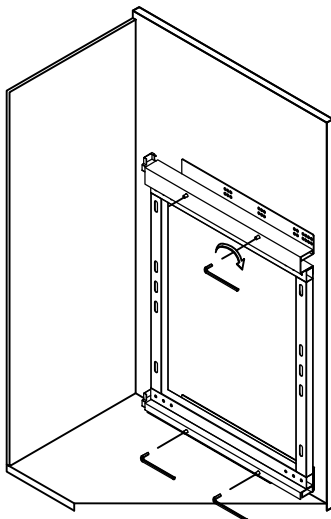

MOUNTING INSTRUCTIONS

For:

The logo for 'eco', consisting of the lowercase letters 'eco' in white on a pink rectangular background.

eco

45° Side Mounting Pull Out

Contents:

- Parts Required and Mounting Instructions 2
- Mounting Instructions 3

45° Side Mounting Pull Out

eco

Parts Required

2 pieces

1 piece

S-2201 3
S-2202 3
S-2223 3
S-2224 3

S-2221 3
S-2222 3
S-2225 3
S-2226 3

2 pieces

3.5mm x 16mm
countersunk screws 6
4mm x 25mm
countersunk screws 4
M5 x 10 RSB
M5 Allen Key

Mounting Instructions

1.

M3 5. x16 Countersunk Screws (6)

2.

3.

M5 ALLEN /1

4.

M5 x 10 RSB /6

Mounting Instructions cont...

5.

M4 x 25 SV / 4

6.

7.

MACHINERY - MATERIALS - COMPONENTS - ADHESIVES - FOILS - PANELS - DOORS

NEY Ltd (Head Office)