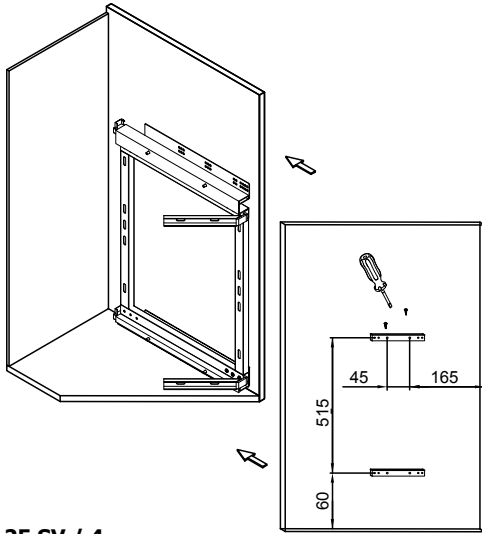

MOUNTING INSTRUCTIONS

For:

The logo for 'eco', consisting of the lowercase letters 'eco' in white on a pink rectangular background.

eco

45° Side Mounting Pull Out

Contents:

- Parts Required and Mounting Instructions 2
- Mounting Instructions 3

45° Side Mounting Pull Out

eco

Parts Required

2 pieces

1 piece

S-2201 3
S-2202 3
S-2223 3
S-2224 3

S-2221 3
S-2222 3
S-2225 3
S-2226 3

2 pieces

3.5mm x 16mm
countersunk screws 6
4mm x 25mm
countersunk screws 4
M5 x 10 RSB
M5 Allen Key

Mounting Instructions

1.

M3 5. x16 Countersunk Screws (6)

2.

3.

M5 ALLEN /1

4.

M5 x 10 RSB /6

Mounting Instructions cont...

5.

M4 x 25 SV / 4

6.

7.

MACHINERY - MATERIALS - COMPONENTS - ADHESIVES - FOILS - PANELS - DOORS

NEY Ltd (Head Office)