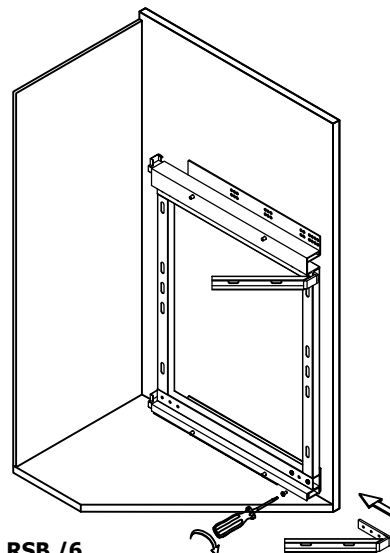

MOUNTING INSTRUCTIONS

For:

The logo for 'eco', consisting of the lowercase letters 'eco' in white on a pink rectangular background.

eco

45° Side Mounting Pull Out

Contents:

- Parts Required and Mounting Instructions 2
- Mounting Instructions 3

3.5mm x 16mm
countersunk screws 6
4mm x 25mm
countersunk screws 4
M5 x 10 RSB
M5 Allen Key

Mounting Instructions

1.

M3 5. x16 Countersunk Screws (6)

2.

3.

M5 ALLEN /1

4.

M5 x 10 RSB /6

Mounting Instructions cont...

5.

M4 x 25 SV / 4

6.

7.

MACHINERY - MATERIALS - COMPONENTS - ADHESIVES - FOILS - PANELS - DOORS

NEY Ltd (Head Office)