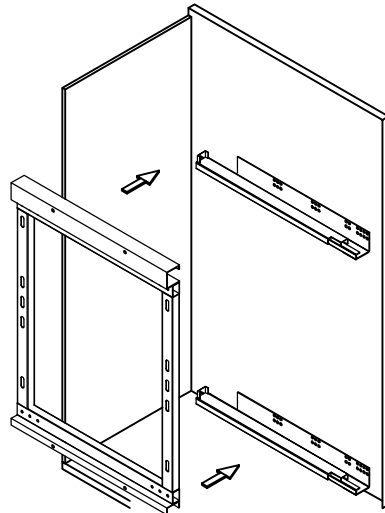

MOUNTING INSTRUCTIONS

For:

The logo for 'eco', consisting of the lowercase letters 'eco' in white on a pink rectangular background.

eco

45° Side Mounting Pull Out

Contents:

- Parts Required and Mounting Instructions 2
- Mounting Instructions 3

45° Side Mounting Pull Out

eco

Parts Required

2 pieces

1 piece

S-2201 3
S-2202 3
S-2223 3
S-2224 3

S-2221 3
S-2222 3
S-2225 3
S-2226 3

2 pieces

3.5mm x 16mm
countersunk screws 6
4mm x 25mm
countersunk screws 4
M5 x 10 RSB
M5 Allen Key

Mounting Instructions

1.

M3 5. x16 Countersunk Screws (6)

2.

3.

M5 ALLEN /1

4.

M5 x 10 RSB /6

Mounting Instructions cont...

5.

M4 x 25 SV / 4

6.

7.

MACHINERY - MATERIALS - COMPONENTS - ADHESIVES - FOILS - PANELS - DOORS

NEY Ltd (Head Office)