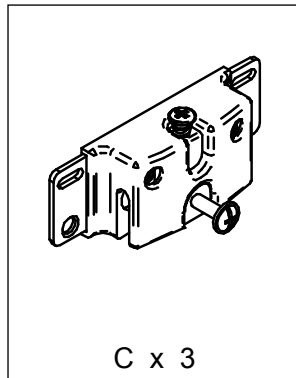

ASSEMBLY INFORMATION

for the

The logo for 'elite', with the word 'elite' in white lowercase letters on a green square background.

150mm Pull Out Larder

Soft Close 1700mm

Contents:

• Parts Required	2
• Assembly Instructions	3
• Assmebly Instructions	4
• Assembly Instructions	5

Parts Required