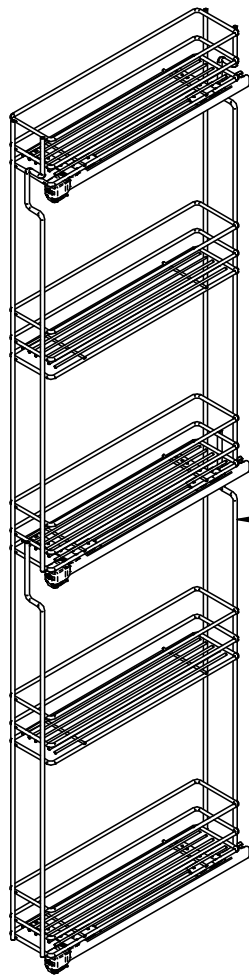

ASSEMBLY INFORMATION

for the

The logo for 'elite', with the word 'elite' in white lowercase letters on a green square background.

150mm Pull Out Larder

Soft Close 1700mm

Contents:

• Parts Required	2
• Assembly Instructions	3
• Assmebly Instructions	4
• Assembly Instructions	5

Parts Required