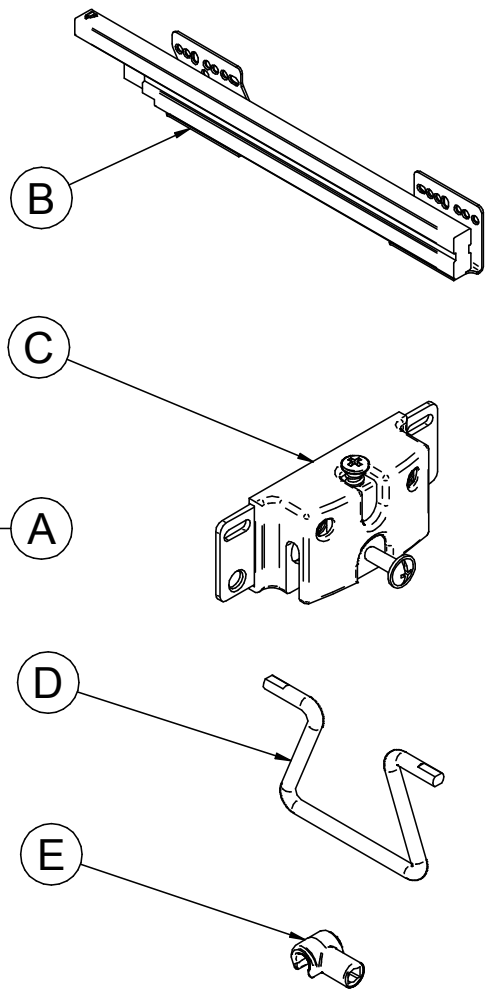

ASSEMBLY INFORMATION

for the

The logo for 'elite', with the word 'elite' in white lowercase letters on a green square background.

150mm Pull Out Larder

Soft Close 1700mm

Contents:

• Parts Required	2
• Assembly Instructions	3
• Assmebly Instructions	4
• Assembly Instructions	5

Parts Required