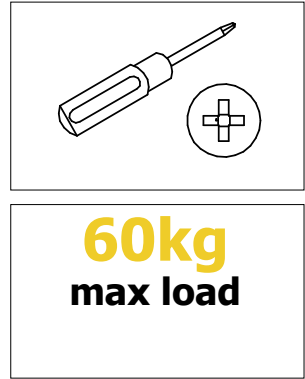

ASSEMBLY INFORMATION

for the

The logo for 'elite', with the word 'elite' in white lowercase letters on a green square background.

150mm Pull Out Larder

Soft Close 1700mm

Contents:

• Parts Required	2
• Assembly Instructions	3
• Assmebly Instructions	4
• Assembly Instructions	5

Parts Required