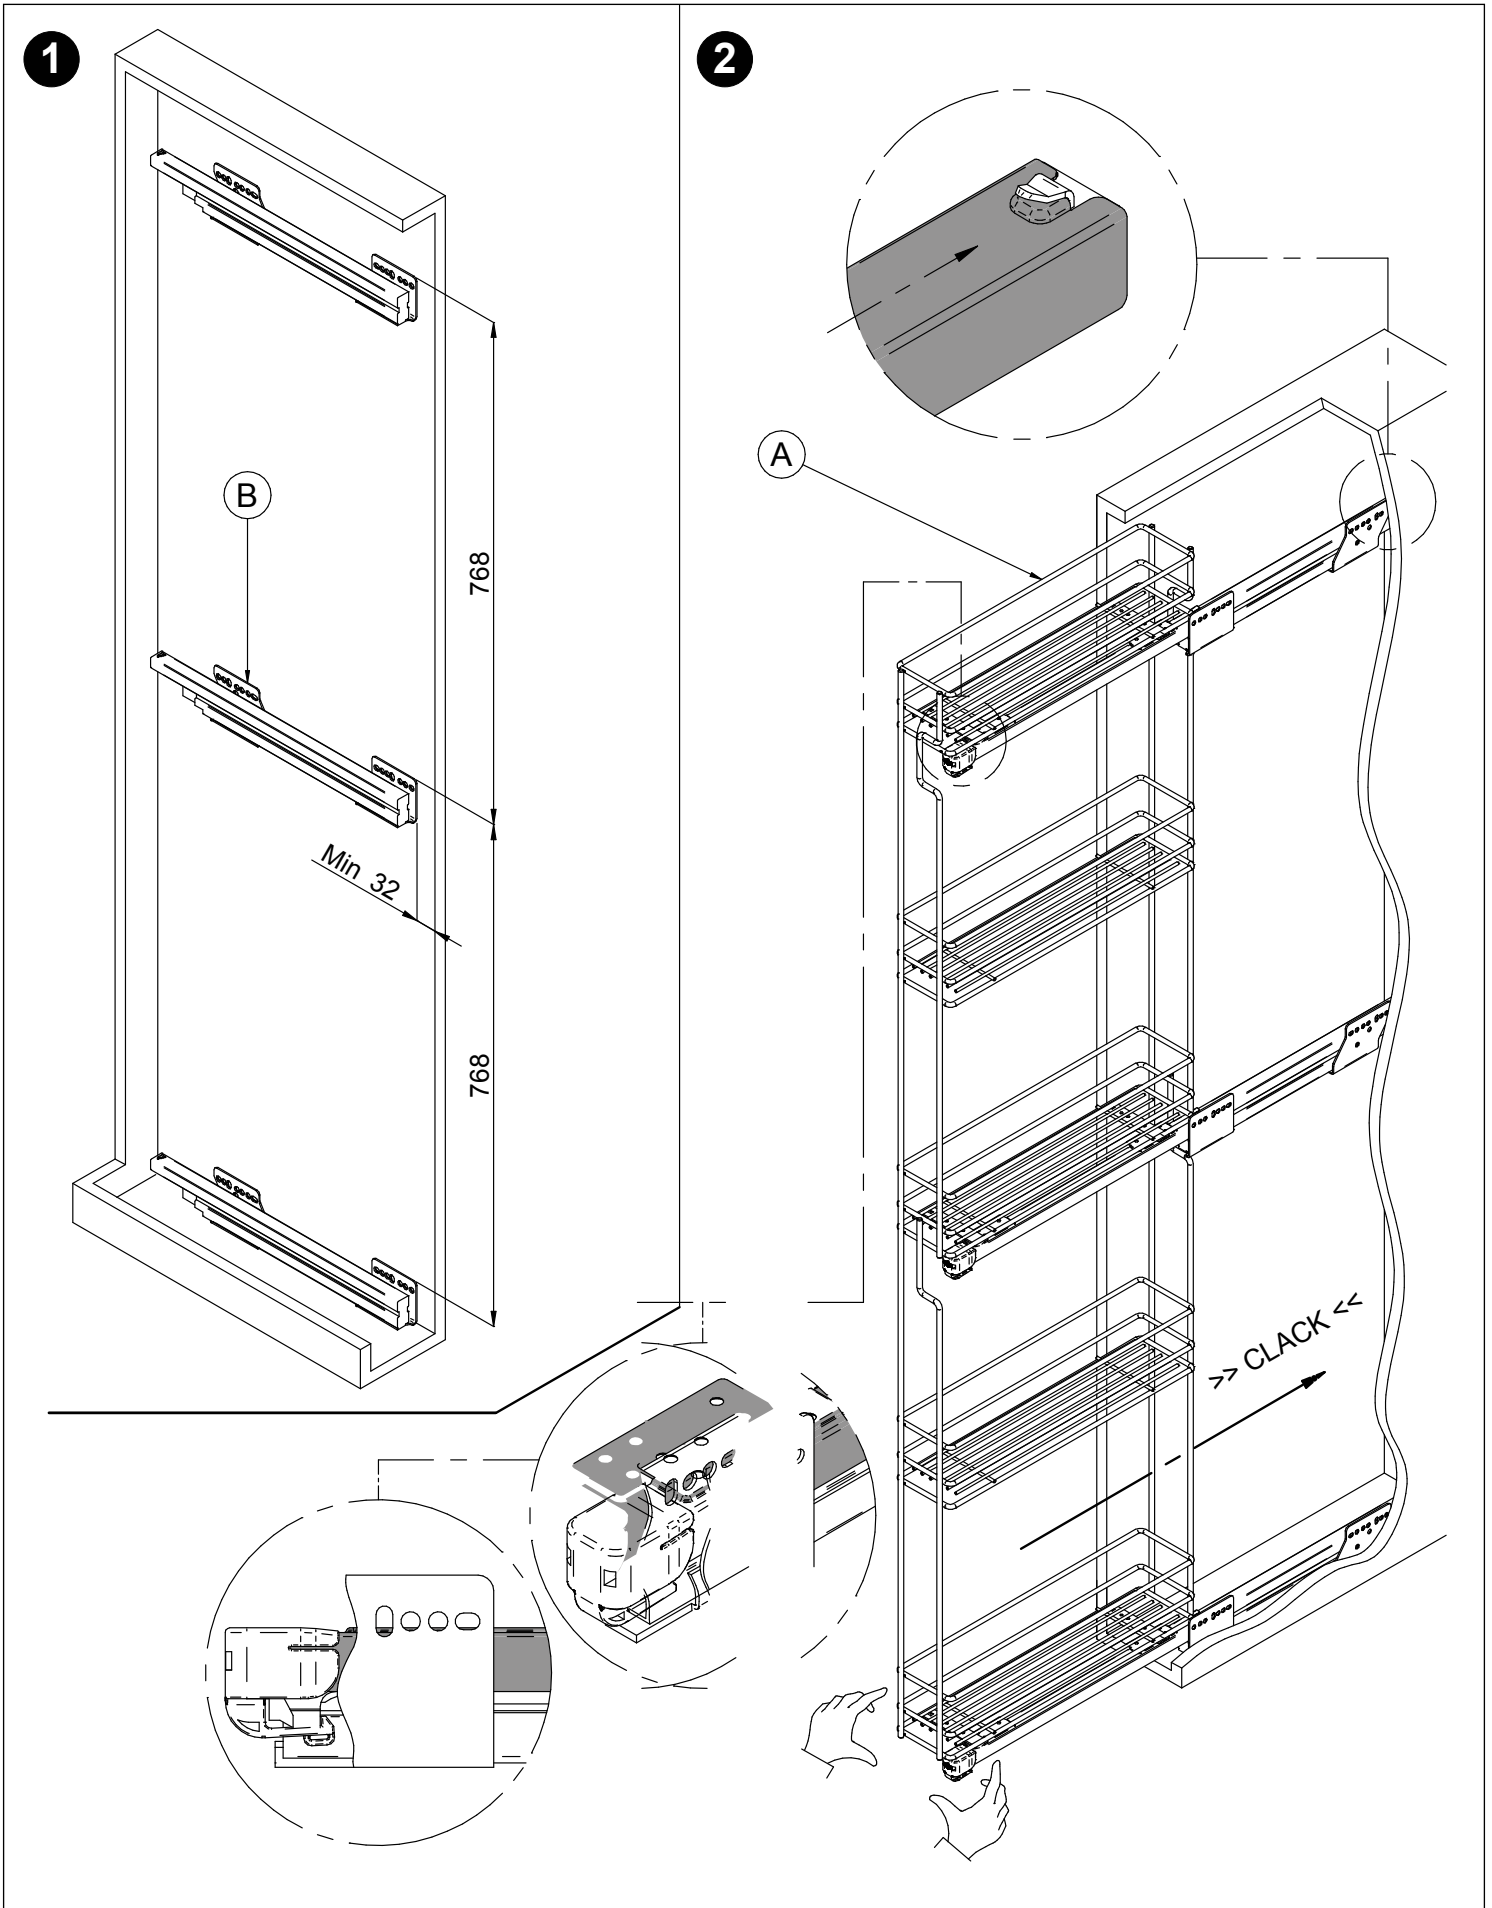

Assembly Instructions