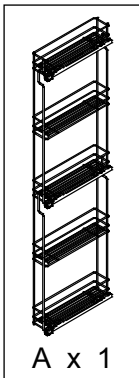

ASSEMBLY INFORMATION

for the

The logo for 'elite', with the word 'elite' in white lowercase letters on a green square background.

150mm Pull Out Larder

Soft Close 1700mm

Contents:

• Parts Required	2
• Assembly Instructions	3
• Assmebly Instructions	4
• Assembly Instructions	5

Parts Required