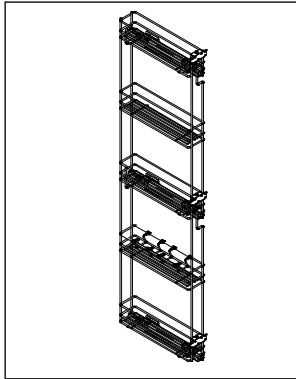

ASSEMBLY INFORMATION

for the

The logo for 'elite', with the word 'elite' in white lowercase letters on a green square background.

150mm Pull Out Larder

Soft Close 1700mm

Contents:

• Parts Required	2
• Assembly Instructions	3
• Assmebly Instructions	4
• Assembly Instructions	5

Parts Required