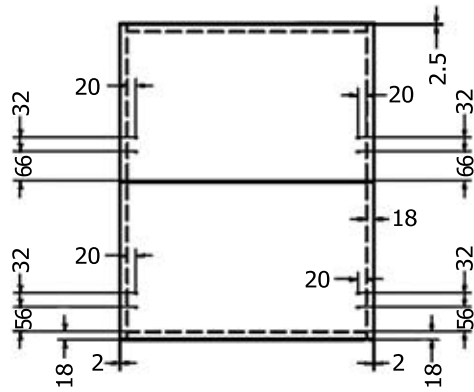

Fitting Guide

NEY Ltd
Stonebridge Trading Est
Sibree Road
Coventry
CV3 4FD

024 7630 8100
www.ney.co.uk
sales@ney.co.uk