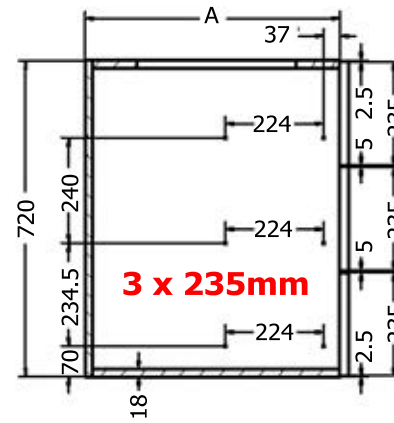

Fitting Guide

NEY Ltd
Stonebridge Trading Est
Sibree Road
Coventry
CV3 4FD

024 7630 8100
www.ney.co.uk
sales@ney.co.uk