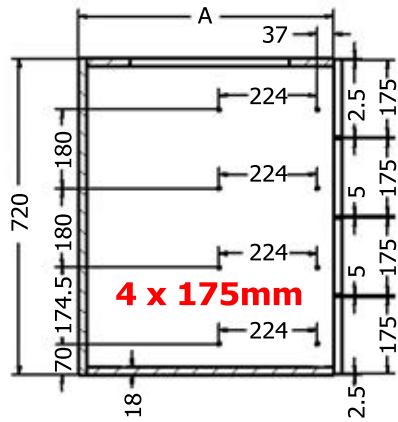

Fitting Guide

NEY Ltd
Stonebridge Trading Est
Sibree Road
Coventry
CV3 4FD

024 7630 8100
www.ney.co.uk
sales@ney.co.uk