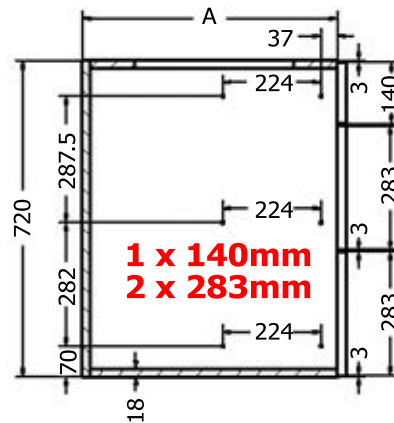

Fitting Guide

NEY Ltd
Stonebridge Trading Est
Sibree Road
Coventry
CV3 4FD

024 7630 8100
www.ney.co.uk
sales@ney.co.uk