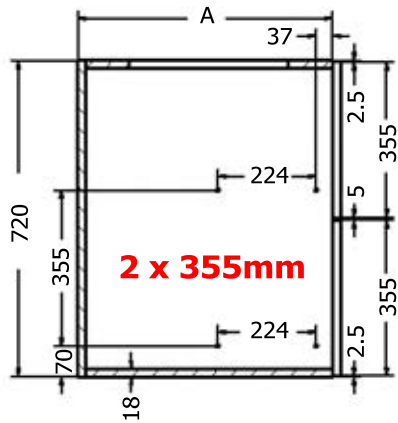

Fitting Guide

NEY Ltd
Stonebridge Trading Est
Sibree Road
Coventry
CV3 4FD

024 7630 8100
www.ney.co.uk
sales@ney.co.uk