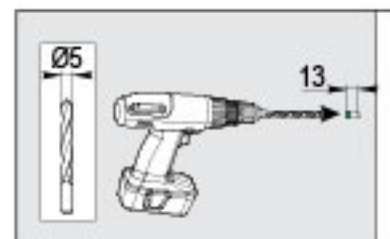

3.5

3.6

3.7

3.4

Assembly Instructions

4

Door	X
LeMans 45	476mm
LeMans 50	526mm
LeMans 60	626mm

5