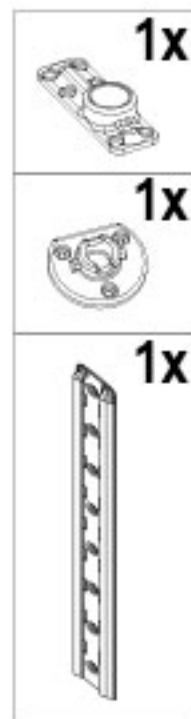

INSTALLING INSTRUCTIONS

For:

Pivot Arms for LeMans II

FULL SWING CORNER PULL-OUT (WITH HEIGHT ADJUSTABLE AXLE)
FOR 450, 500 AND 600MM CABINETS

Contents:

- Installation Instructions 2
- Installation Instructions 3
- Installation Instructions 4
- Installation Instructions 5

	mm	A	B	C
	LeMans 45	411 - 418	max 450	min 800
	LeMans 50	461 - 468	max 500	min 910
	LeMans 60	561 - 568	max 600	min 960

	D
Axle	600 - 750
	650 - 800
	720 - 900

Assembly Instructions

2

3

3.1

3.2

3.3

3.5

3.6

3.7

3.4

Assembly Instructions

4

Door	X
LeMans 45	476mm
LeMans 50	526mm
LeMans 60	626mm

5

Assembly Instructions

7 **2x**

8 **1x**

8.1

8.2

9 **2x**

9a

10