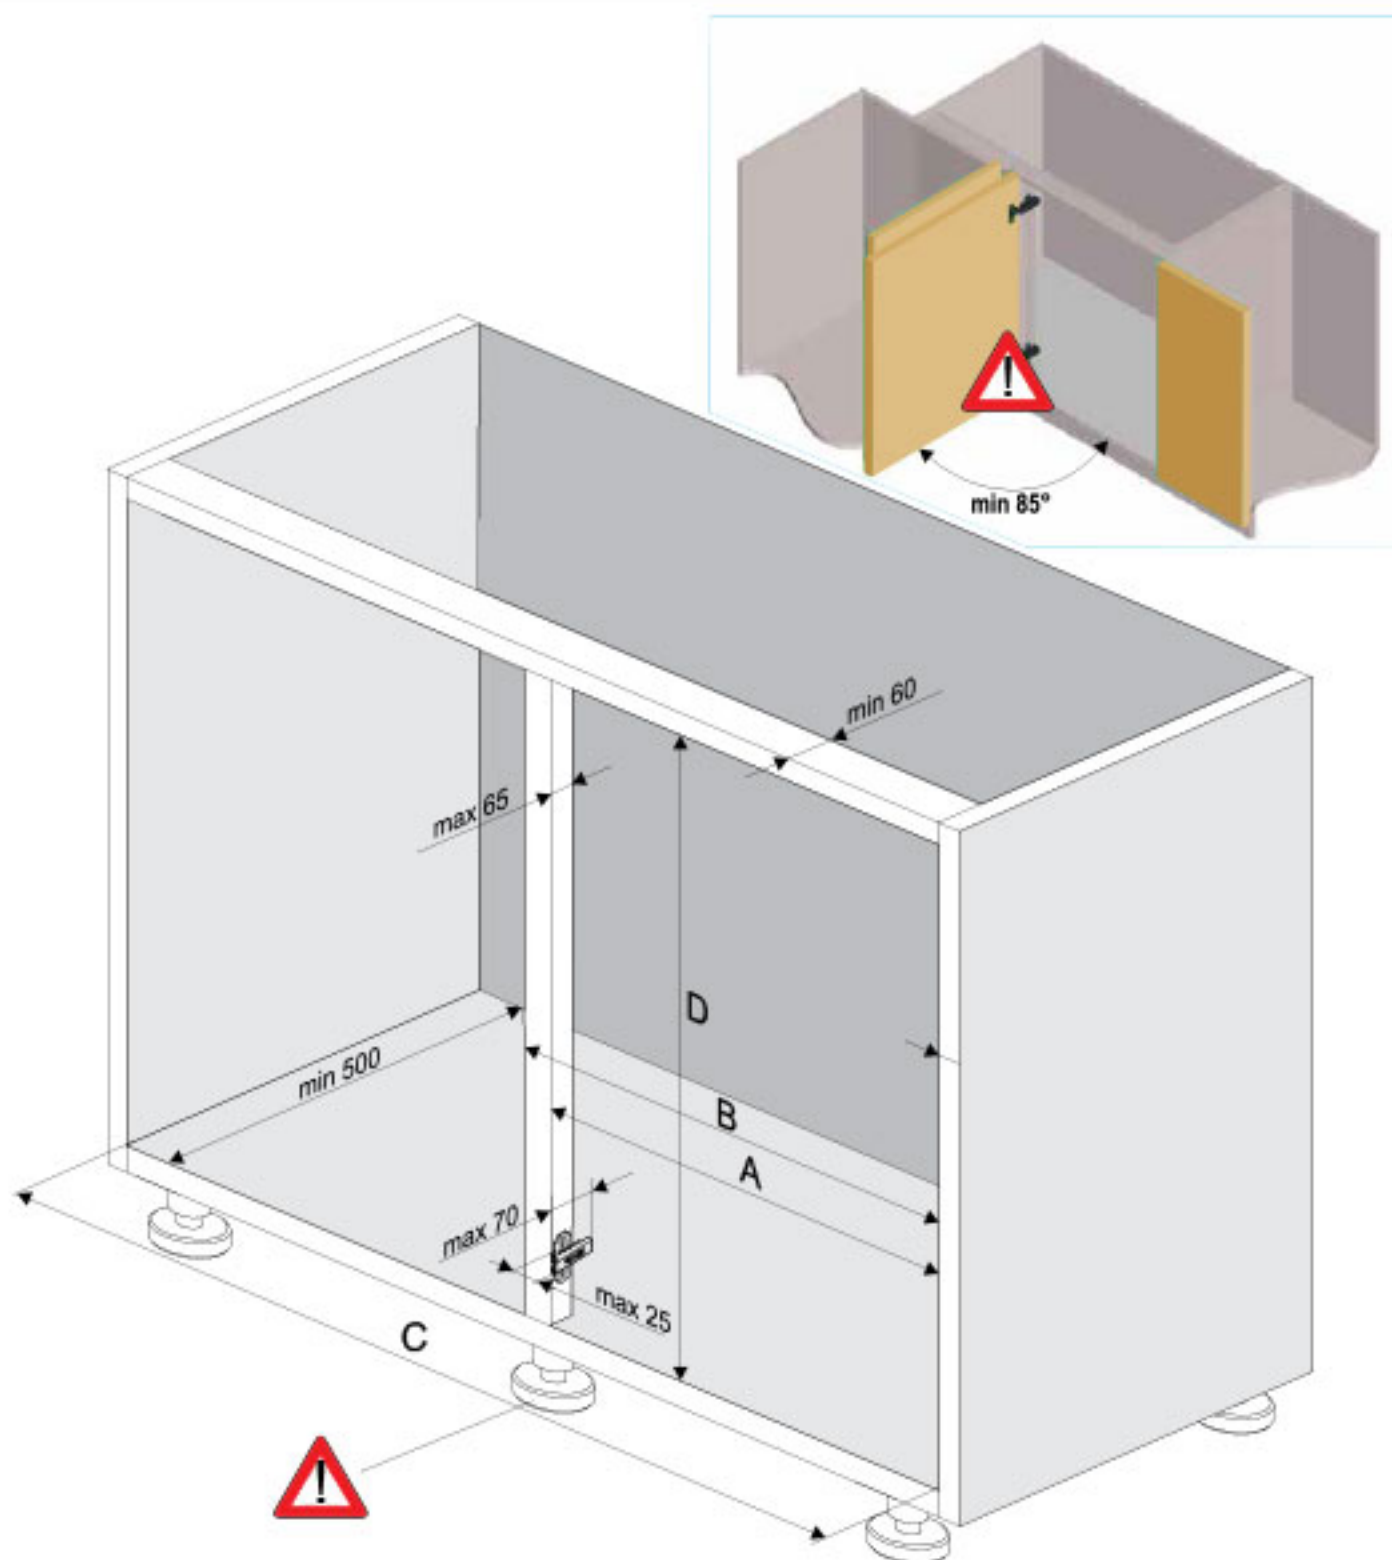

mm	A	B	C
	LeMans 45	411 - 418	max 450	min 800
	LeMans 50	461 - 468	max 500	min 910
	LeMans 60	561 - 568	max 600	min 960

	D
Axle	600 - 750
	650 - 800
	720 - 900