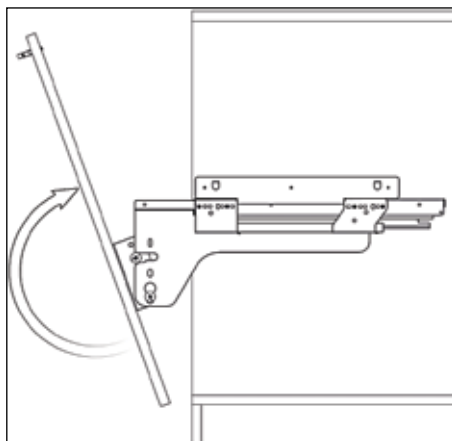

TECHNICAL INFORMATION

For:

Waste Bins

Contents:

- | | |
|--|---|
| • Assembly of the bins to the Cabinets | 2 |
| • 32 Litre Waste Bin - 500mm | 5 |

Assembly of the Bins to the Cabinets

32 Litres Waste Bin - 500mm

32 litres

- To fit a 500mm cabinet
- 2 x 16L bins
- Grey Finish
- Soft Close

MACHINERY - MATERIALS - COMPONENTS - ADHESIVES - FOILS - PANELS - DOORS

NEY Ltd (Head Office)

Stonebridge Trading Estate
Sibree Road
Coventry
CV3 4FD