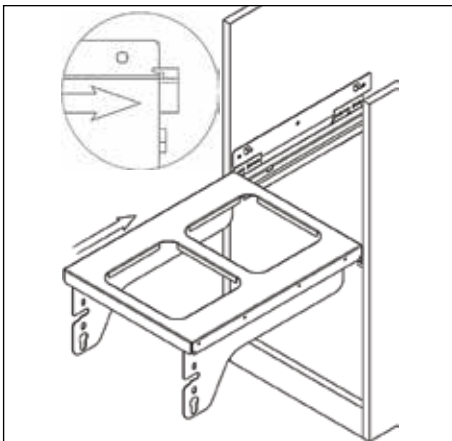

TECHNICAL INFORMATION

For:

Waste Bins

Contents:

- | | |
|--|---|
| • Assembly of the bins to the Cabinets | 2 |
| • 32 Litre Waste Bin - 500mm | 5 |

Assembly of the Bins to the Cabinets

32 Litres Waste Bin - 500mm

32 litres

- To fit a 500mm cabinet
- 2 x 16L bins
- Grey Finish
- Soft Close

MACHINERY - MATERIALS - COMPONENTS - ADHESIVES - FOILS - PANELS - DOORS

NEY Ltd (Head Office)

Stonebridge Trading Estate
Sibree Road
Coventry
CV3 4FD