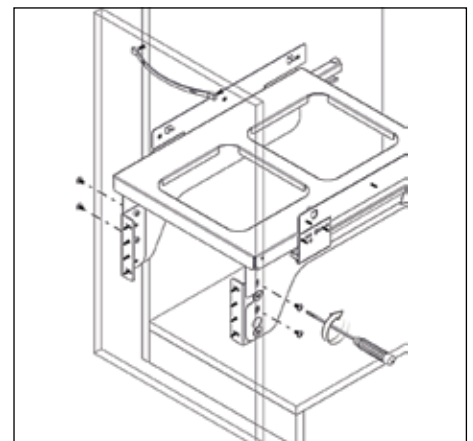

TECHNICAL INFORMATION

For:

Waste Bins

Contents:

- | | |
|--|---|
| • Assembly of the bins to the Cabinets | 2 |
| • 32 Litre Waste Bin - 500mm | 5 |

Assembly of the Bins to the Cabinets

32 Litres Waste Bin - 500mm

32 litres

- To fit a 500mm cabinet
- 2 x 16L bins
- Grey Finish
- Soft Close

MACHINERY - MATERIALS - COMPONENTS - ADHESIVES - FOILS - PANELS - DOORS

NEY Ltd (Head Office)

Stonebridge Trading Estate
Sibree Road
Coventry
CV3 4FD