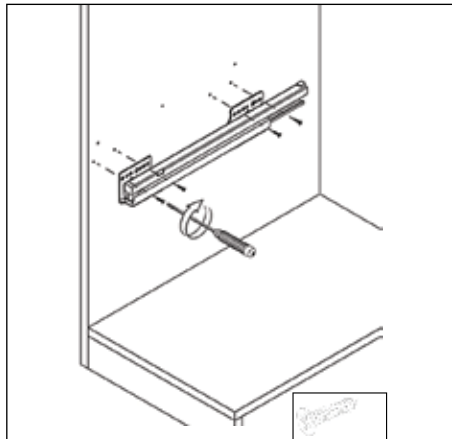

TECHNICAL INFORMATION

For:

Waste Bins

Contents:

- | | |
|--|---|
| • Assembly of the bins to the Cabinets | 2 |
| • 32 Litre Waste Bin - 500mm | 5 |

Assembly of the Bins to the Cabinets

32 Litres Waste Bin - 500mm

32 litres

- To fit a 500mm cabinet
- 2 x 16L bins
- Grey Finish
- Soft Close

MACHINERY - MATERIALS - COMPONENTS - ADHESIVES - FOILS - PANELS - DOORS

NEY Ltd (Head Office)

Stonebridge Trading Estate
Sibree Road
Coventry
CV3 4FD