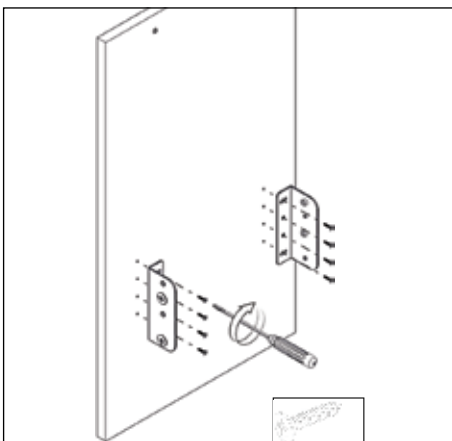

TECHNICAL INFORMATION

For:

Waste Bins

Contents:

- | | |
|--|---|
| • Assembly of the bins to the Cabinets | 2 |
| • 32 Litre Waste Bin - 500mm | 5 |

Assembly of the Bins to the Cabinets

32 Litres Waste Bin - 500mm

32 litres

- To fit a 500mm cabinet
- 2 x 16L bins
- Grey Finish
- Soft Close

MACHINERY - MATERIALS - COMPONENTS - ADHESIVES - FOILS - PANELS - DOORS

NEY Ltd (Head Office)

Stonebridge Trading Estate
Sibree Road
Coventry
CV3 4FD