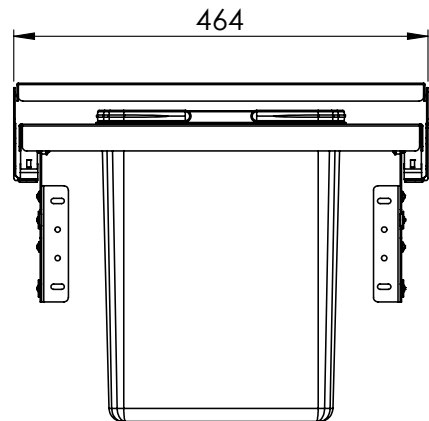

TECHNICAL INFORMATION

For:

Waste Bins

Contents:

- | | |
|--|---|
| • Assembly of the bins to the Cabinets | 2 |
| • 32 Litre Waste Bin - 500mm | 5 |

Assembly of the Bins to the Cabinets

32 Litres Waste Bin - 500mm

32 litres

- To fit a 500mm cabinet
- 2 x 16L bins
- Grey Finish
- Soft Close

MACHINERY - MATERIALS - COMPONENTS - ADHESIVES - FOILS - PANELS - DOORS

NEY Ltd (Head Office)

Stonebridge Trading Estate
Sibree Road
Coventry
CV3 4FD