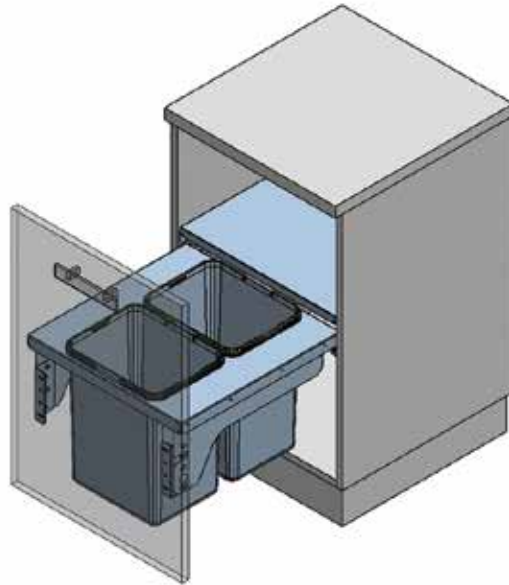

TECHNICAL INFORMATION

For:

Waste Bins

Contents:

- | | |
|--|---|
| • Assembly of the bins to the Cabinets | 2 |
| • 32 Litre Waste Bin - 500mm | 5 |

Assembly of the Bins to the Cabinets

32 Litres Waste Bin - 500mm

32 litres

- To fit a 500mm cabinet
- 2 x 16L bins
- Grey Finish
- Soft Close

MACHINERY - MATERIALS - COMPONENTS - ADHESIVES - FOILS - PANELS - DOORS

NEY Ltd (Head Office)

Stonebridge Trading Estate
Sibree Road
Coventry
CV3 4FD