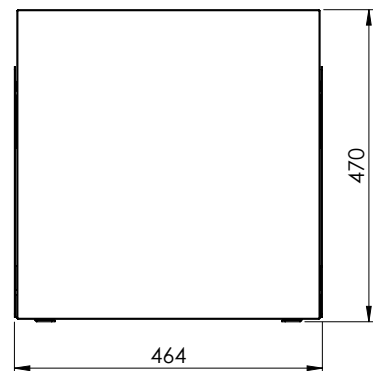

TECHNICAL INFORMATION

For:

Waste Bins

Contents:

- | | |
|--|---|
| • Assembly of the bins to the Cabinets | 2 |
| • 32 Litre Waste Bin - 500mm | 5 |

Assembly of the Bins to the Cabinets

32 Litres Waste Bin - 500mm

32 litres

- To fit a 500mm cabinet
- 2 x 16L bins
- Grey Finish
- Soft Close

MACHINERY - MATERIALS - COMPONENTS - ADHESIVES - FOILS - PANELS - DOORS

NEY Ltd (Head Office)

Stonebridge Trading Estate
Sibree Road
Coventry
CV3 4FD