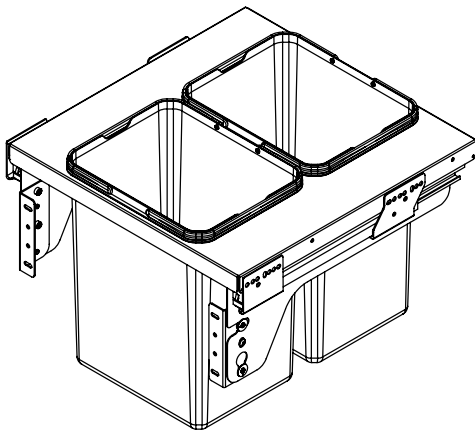

TECHNICAL INFORMATION

For:

Waste Bins

Contents:

- | | |
|--|---|
| • Assembly of the bins to the Cabinets | 2 |
| • 32 Litre Waste Bin - 500mm | 5 |

Assembly of the Bins to the Cabinets

32 Litres Waste Bin - 500mm

32 litres

- To fit a 500mm cabinet
- 2 x 16L bins
- Grey Finish
- Soft Close

MACHINERY - MATERIALS - COMPONENTS - ADHESIVES - FOILS - PANELS - DOORS

NEY Ltd (Head Office)

Stonebridge Trading Estate
Sibree Road
Coventry
CV3 4FD