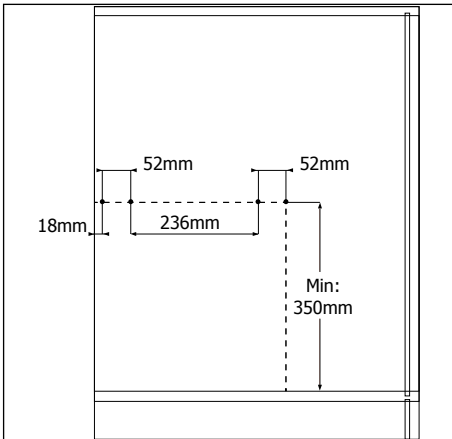

TECHNICAL INFORMATION

For:

Waste Bins

Contents:

- | | |
|--|---|
| • Assembly of the bins to the Cabinets | 2 |
| • 32 Litre Waste Bin - 500mm | 5 |

Assembly of the Bins to the Cabinets

32 Litres Waste Bin - 500mm

32 litres

- To fit a 500mm cabinet
- 2 x 16L bins
- Grey Finish
- Soft Close

MACHINERY - MATERIALS - COMPONENTS - ADHESIVES - FOILS - PANELS - DOORS

NEY Ltd (Head Office)

Stonebridge Trading Estate
Sibree Road
Coventry
CV3 4FD