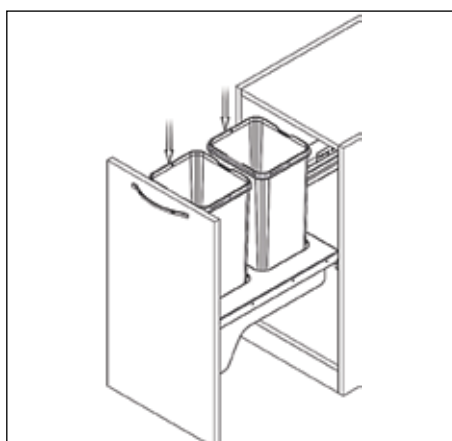

TECHNICAL INFORMATION

For:

Waste Bins

Contents:

- | | |
|--|---|
| • Assembly of the bins to the Cabinets | 2 |
| • 32 Litre Waste Bin - 500mm | 5 |

Assembly of the Bins to the Cabinets

32 Litres Waste Bin - 500mm

32 litres

- To fit a 500mm cabinet
- 2 x 16L bins
- Grey Finish
- Soft Close

MACHINERY - MATERIALS - COMPONENTS - ADHESIVES - FOILS - PANELS - DOORS

NEY Ltd (Head Office)

Stonebridge Trading Estate
Sibree Road
Coventry
CV3 4FD