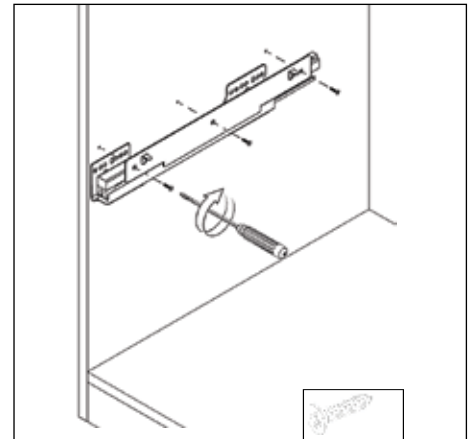

TECHNICAL INFORMATION

For:

Waste Bins

Contents:

- | | |
|--|---|
| • Assembly of the bins to the Cabinets | 2 |
| • 32 Litre Waste Bin - 500mm | 5 |

Assembly of the Bins to the Cabinets

32 Litres Waste Bin - 500mm

32 litres

- To fit a 500mm cabinet
- 2 x 16L bins
- Grey Finish
- Soft Close

MACHINERY - MATERIALS - COMPONENTS - ADHESIVES - FOILS - PANELS - DOORS

NEY Ltd (Head Office)

Stonebridge Trading Estate
Sibree Road
Coventry
CV3 4FD