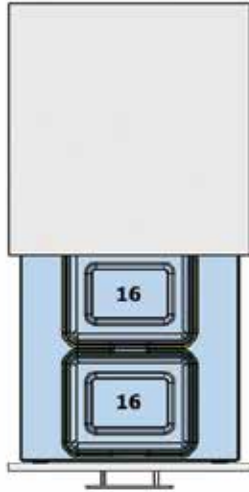

TECHNICAL INFORMATION

For:

Waste Bins

Contents:

- | | |
|--|---|
| • Assembly of the bins to the Cabinets | 2 |
| • 32 Litre Waste Bin - 500mm | 5 |

Assembly of the Bins to the Cabinets

32 Litres Waste Bin - 500mm

32 litres

- To fit a 500mm cabinet
- 2 x 16L bins
- Grey Finish
- Soft Close

MACHINERY - MATERIALS - COMPONENTS - ADHESIVES - FOILS - PANELS - DOORS

NEY Ltd (Head Office)

Stonebridge Trading Estate
Sibree Road
Coventry
CV3 4FD