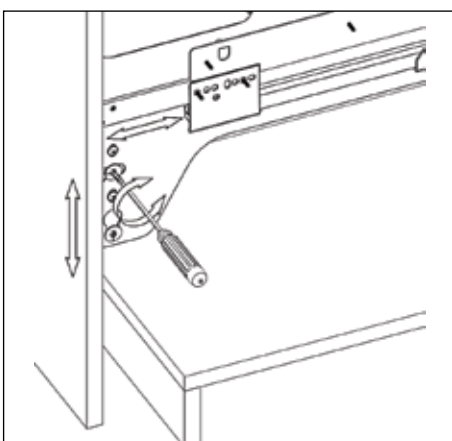

TECHNICAL INFORMATION

For:

Waste Bins

Contents:

- | | |
|--|---|
| • Assembly of the bins to the Cabinets | 2 |
| • 32 Litre Waste Bin - 500mm | 5 |

Assembly of the Bins to the Cabinets

32 Litres Waste Bin - 500mm

32 litres

- To fit a 500mm cabinet
- 2 x 16L bins
- Grey Finish
- Soft Close

MACHINERY - MATERIALS - COMPONENTS - ADHESIVES - FOILS - PANELS - DOORS

NEY Ltd (Head Office)

Stonebridge Trading Estate
Sibree Road
Coventry
CV3 4FD