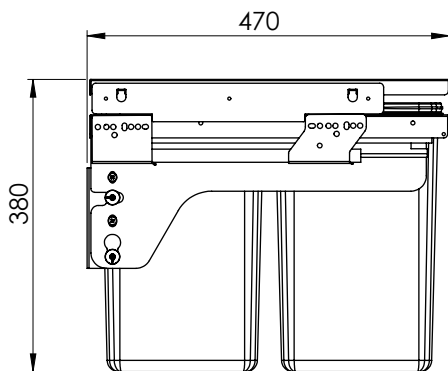

TECHNICAL INFORMATION

For:

Waste Bins

Contents:

- | | |
|--|---|
| • Assembly of the bins to the Cabinets | 2 |
| • 32 Litre Waste Bin - 500mm | 5 |

Assembly of the Bins to the Cabinets

32 Litres Waste Bin - 500mm

32 litres

- To fit a 500mm cabinet
- 2 x 16L bins
- Grey Finish
- Soft Close

MACHINERY - MATERIALS - COMPONENTS - ADHESIVES - FOILS - PANELS - DOORS

NEY Ltd (Head Office)

Stonebridge Trading Estate
Sibree Road
Coventry
CV3 4FD