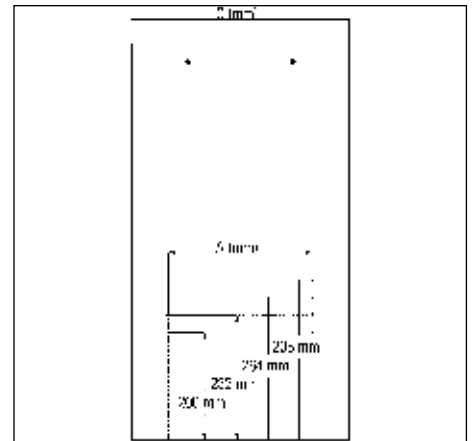

TECHNICAL INFORMATION

For:

Waste Bins

Contents:

- | | |
|--|---|
| • Assembly of the bins to the Cabinets | 2 |
| • 32 Litre Waste Bin - 500mm | 5 |

Assembly of the Bins to the Cabinets

32 Litres Waste Bin - 500mm

32 litres

- To fit a 500mm cabinet
- 2 x 16L bins
- Grey Finish
- Soft Close

MACHINERY - MATERIALS - COMPONENTS - ADHESIVES - FOILS - PANELS - DOORS

NEY Ltd (Head Office)

Stonebridge Trading Estate
Sibree Road
Coventry
CV3 4FD