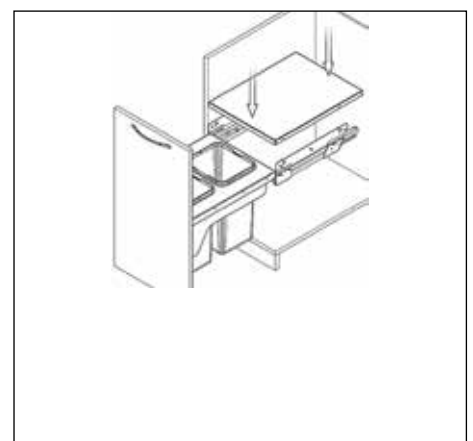

TECHNICAL INFORMATION

For:

Waste Bins

Contents:

- | | |
|--|---|
| • Assembly of the bins to the Cabinets | 2 |
| • 32 Litre Waste Bin - 500mm | 5 |

Assembly of the Bins to the Cabinets

32 Litres Waste Bin - 500mm

32 litres

- To fit a 500mm cabinet
- 2 x 16L bins
- Grey Finish
- Soft Close

MACHINERY - MATERIALS - COMPONENTS - ADHESIVES - FOILS - PANELS - DOORS

NEY Ltd (Head Office)

Stonebridge Trading Estate
Sibree Road
Coventry
CV3 4FD