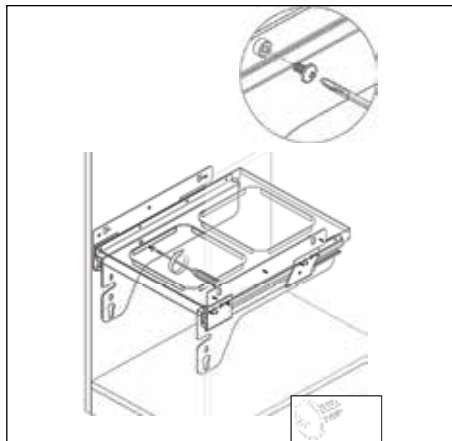

TECHNICAL INFORMATION

For:

Waste Bins

Contents:

- | | |
|--|---|
| • Assembly of the bins to the Cabinets | 2 |
| • 32 Litre Waste Bin - 500mm | 5 |

Assembly of the Bins to the Cabinets

32 Litres Waste Bin - 500mm

32 litres

- To fit a 500mm cabinet
- 2 x 16L bins
- Grey Finish
- Soft Close

MACHINERY - MATERIALS - COMPONENTS - ADHESIVES - FOILS - PANELS - DOORS

NEY Ltd (Head Office)

Stonebridge Trading Estate
Sibree Road
Coventry
CV3 4FD