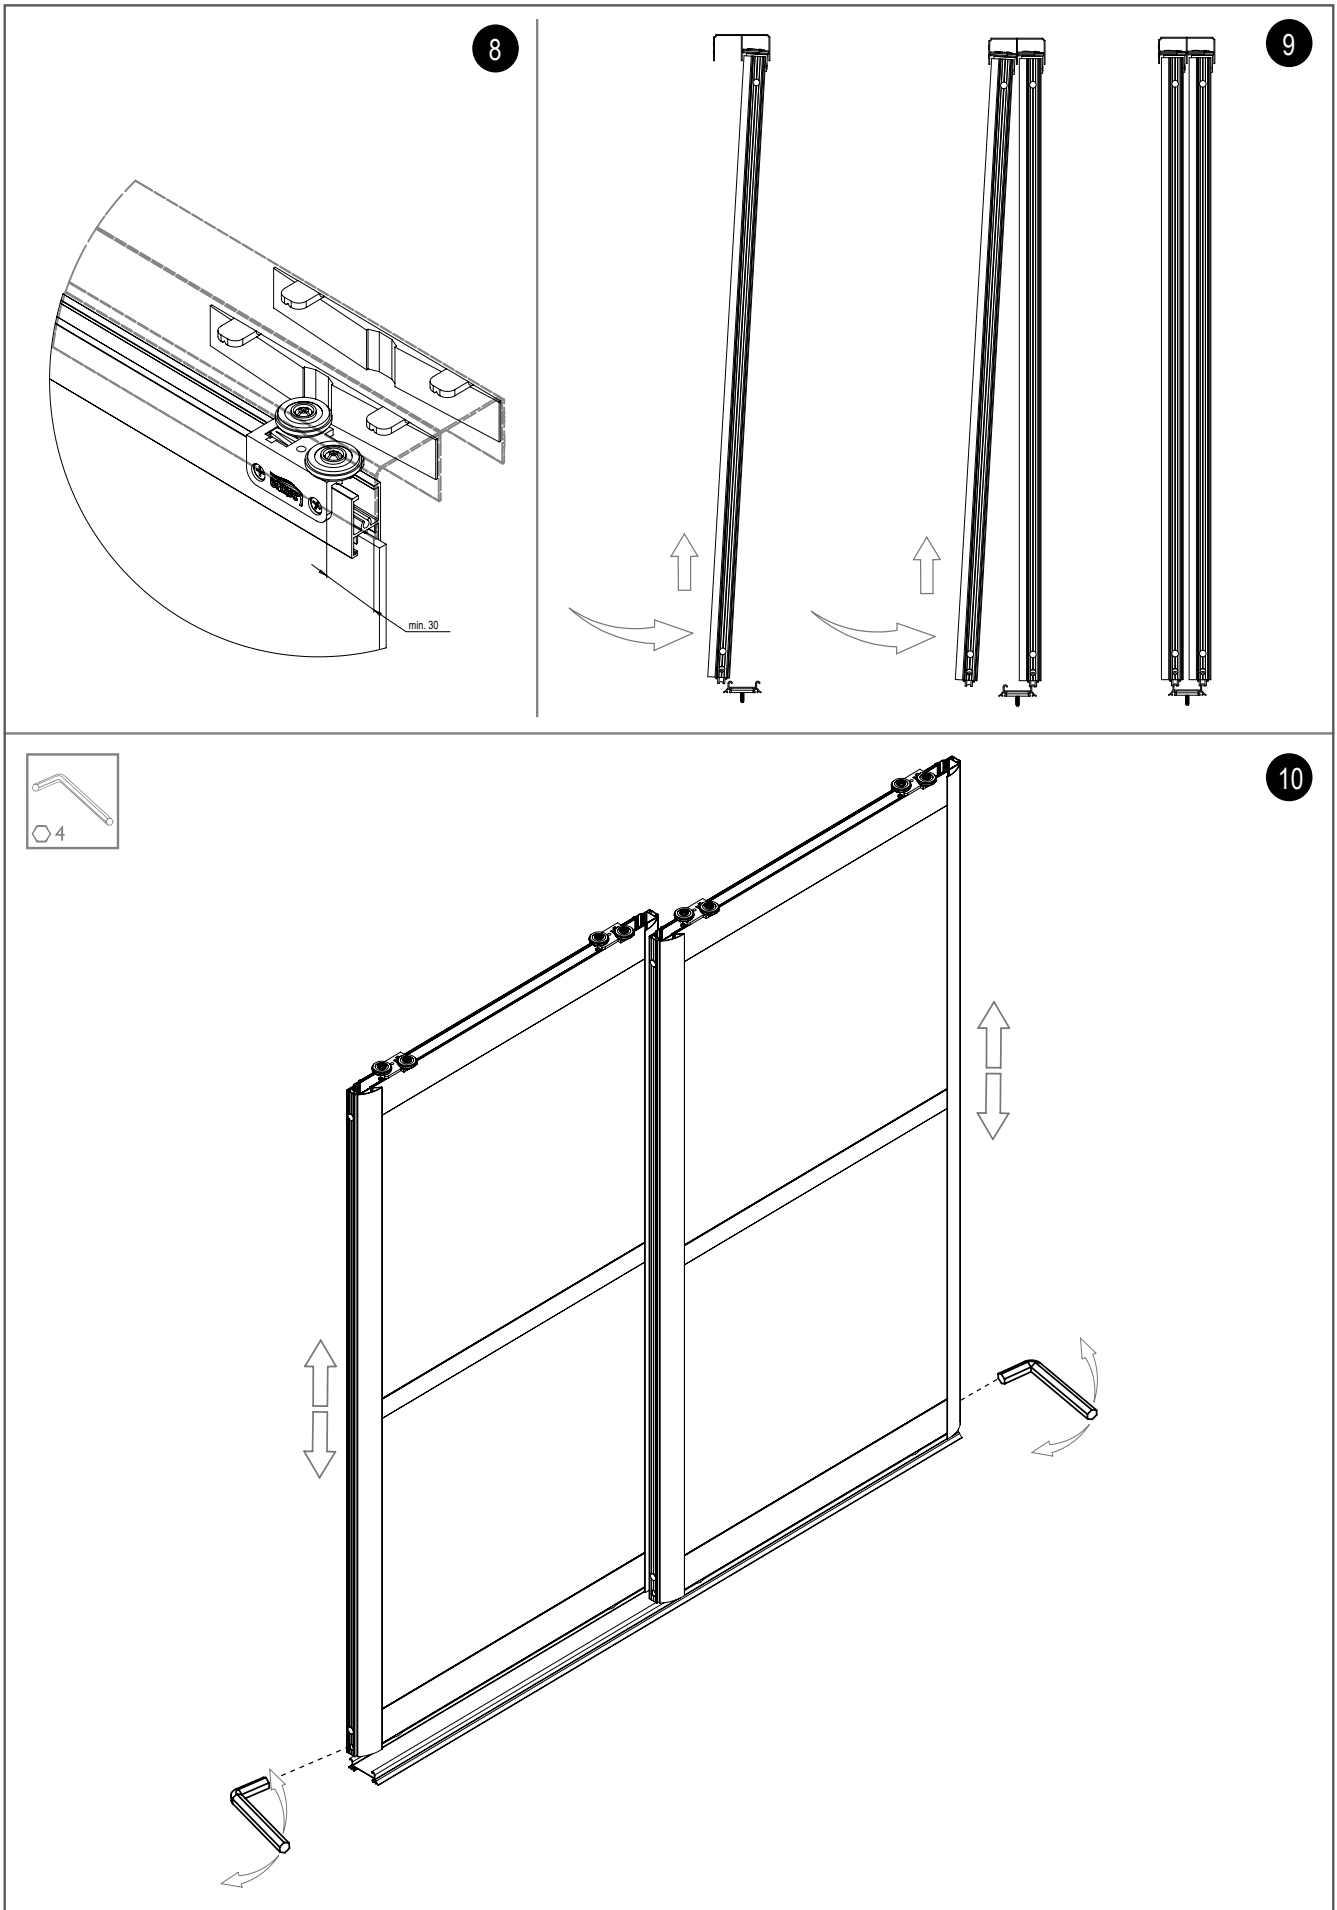

MULTI-OMEGA AND RAMA PLUS

Assembly Information