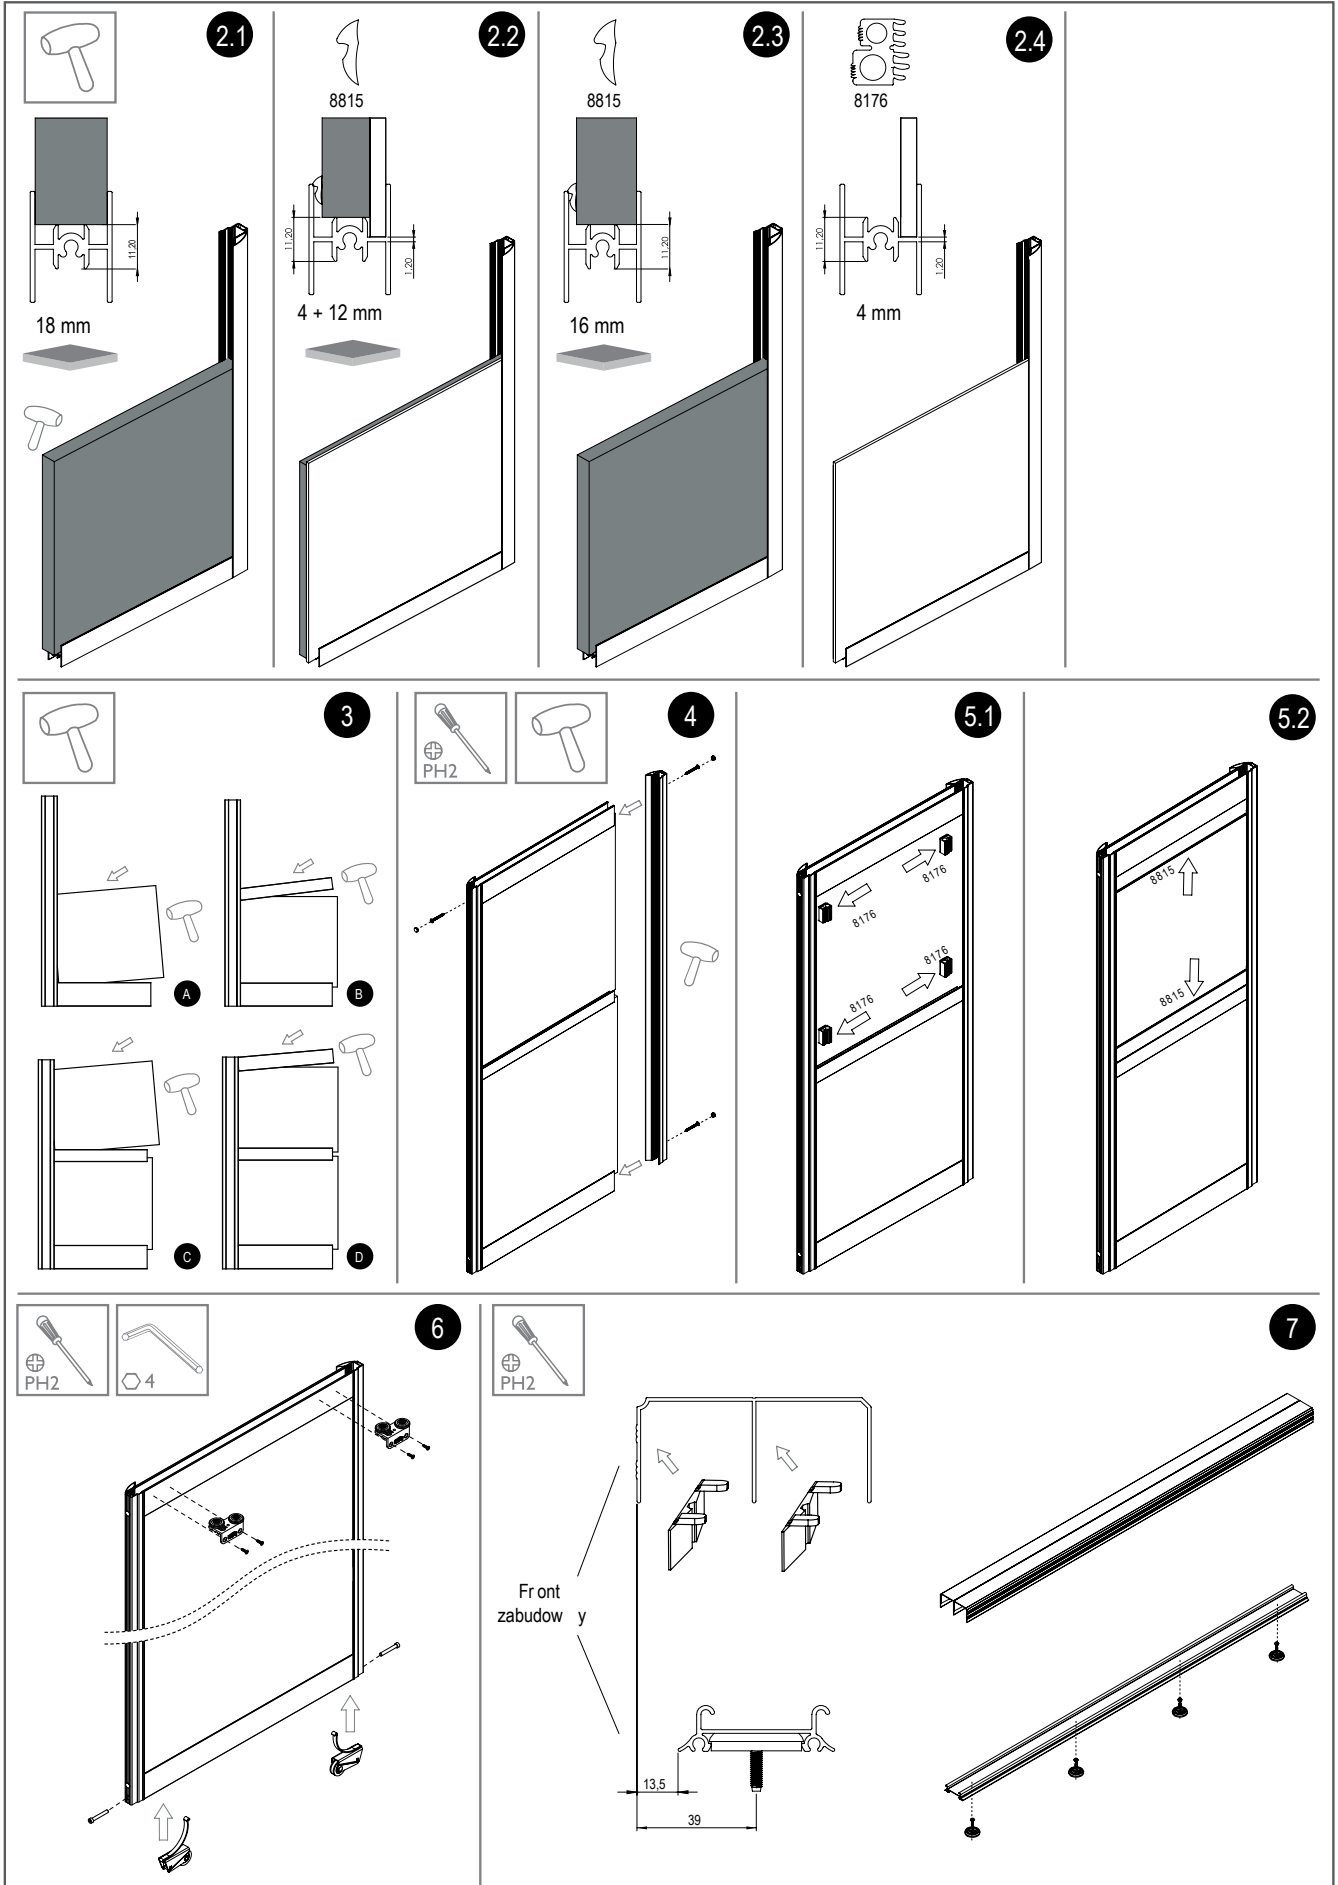

MULTI-OMEGA AND RAMA PLUS

Assembly Information