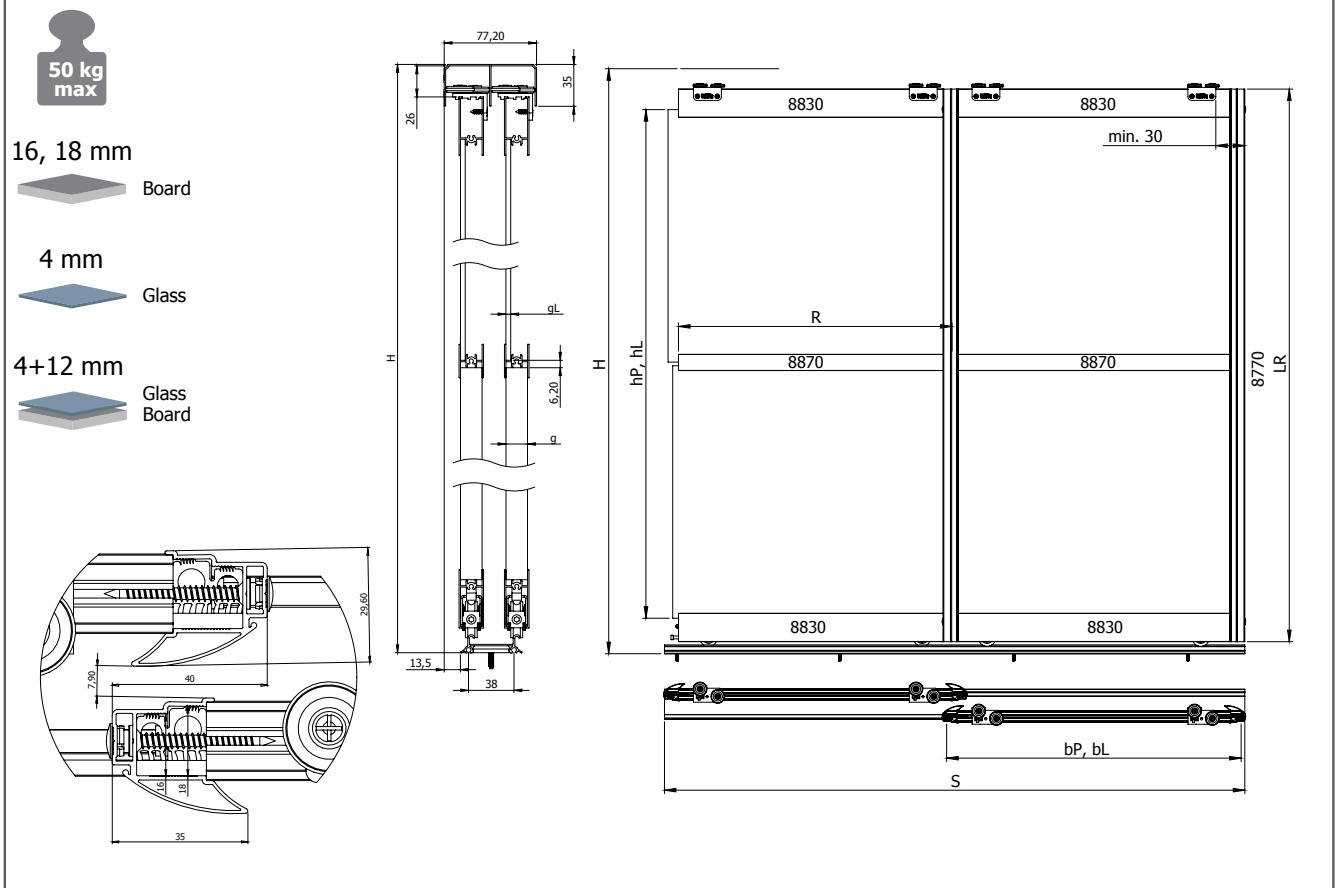

x1 8840	x2 8802	x4 8823	x4 8816	x8 3,5x13	x8 4,2x38	OPCJA 8176 8212
x4 8830	x2 8870	x4 8770	x1 8209	8203	8815	

MULTI-OMEGA & RAMA PLUS

1

MULTI-OMEGA AND RAMA PLUS

Assembly Information

		n = 2	n = 3	n = 4	n = 5	n = 6	n = 7	n = 8
 18 mm	Board Height [mm] hP	hP = H-129						
	Board Width [mm] bP	$bP=(S-17)/2$	$bP=(S-6)/3$	$bP=(S+5)/4$	$bP=(S+16)/5$	$bP=(S+28)/6$	$bP=(S+39)/7$	$bP=(S+50)/8$
	Rail Length [mm] R	R = bP-20						
	Handle Length [mm] LR	LR = H-48						
 12 mm + 4 mm 	Board Height [mm] hP	hP = H-129						
	Board Width [mm] bP	$bP=(S+15)/2$	$bP=(S+42)/3$	$bP=(S+69)/4$	$bP=(S+97)/5$	$bP=(S+124)/6$	$bP=(S+151)/7$	$bP=(S+178)/8$
	Rail Length [mm] R	R = bP-36						
	Mirror Height [mm] hL	hL = H-119						
	Mirror Width [mm] bL	$bL=(S+13)/2$	$bL=(S+40)/3$	$bL=(S+66)/4$	$bL=(S+93)/5$	$bL=(S+119)/6$	$bL=(S+146)/7$	$bL=(S+172)/8$
	Rail Length [mm] R	R = bL-36						
	Handle Length [mm] LR	LR = H-48						
 16 mm 	Board Height [mm] hP	hP = H-129						
	Board Width [mm] bP	$bP=(S+15)/2$	$bP=(S+42)/3$	$bP=(S+69)/4$	$bP=(S+97)/5$	$bP=(S+124)/6$	$bP=(S+151)/7$	$bP=(S+178)/8$
	Rail Length [mm] R	R = bL-36						
	Handle Height [mm] LR	LR = H-48						
 4 mm 	Mirror Height [mm] hL	hL = H-119						
	Mirror Width [mm] bL	$bL=(S+15)/2$	$bL=(S+42)/3$	$bL=(S+69)/4$	$bL=(S+97)/5$	$bL=(S+124)/6$	$bL=(S+151)/7$	$bL=(S+178)/8$
	Rail Length [mm] R	R = bL-36						
	Handle Length [mm] LR	LR = H-48						