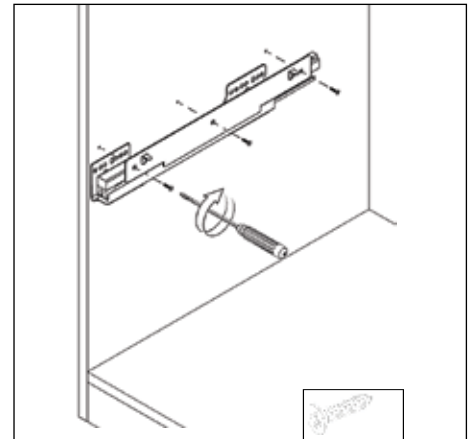

## 57 Litres Waste Bin - 700mm

57 litres

- To fit a 700mm cabinet
- 2 x 16L, 2 x 12L & 1 x 1L bins
- Grey Finish
- Soft Close

MACHINERY - MATERIALS - COMPONENTS - ADHESIVES - FOILS - PANELS - DOORS

**NEY Ltd (Head Office)**