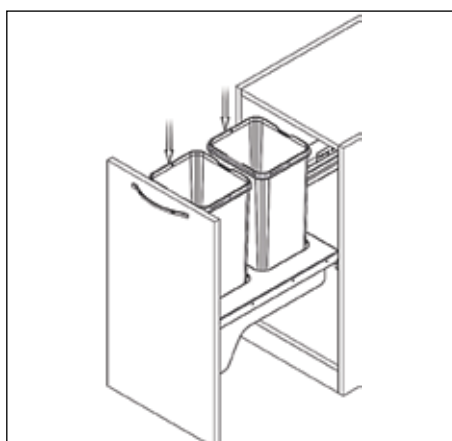

Assembly of the Bins to the Cabinets