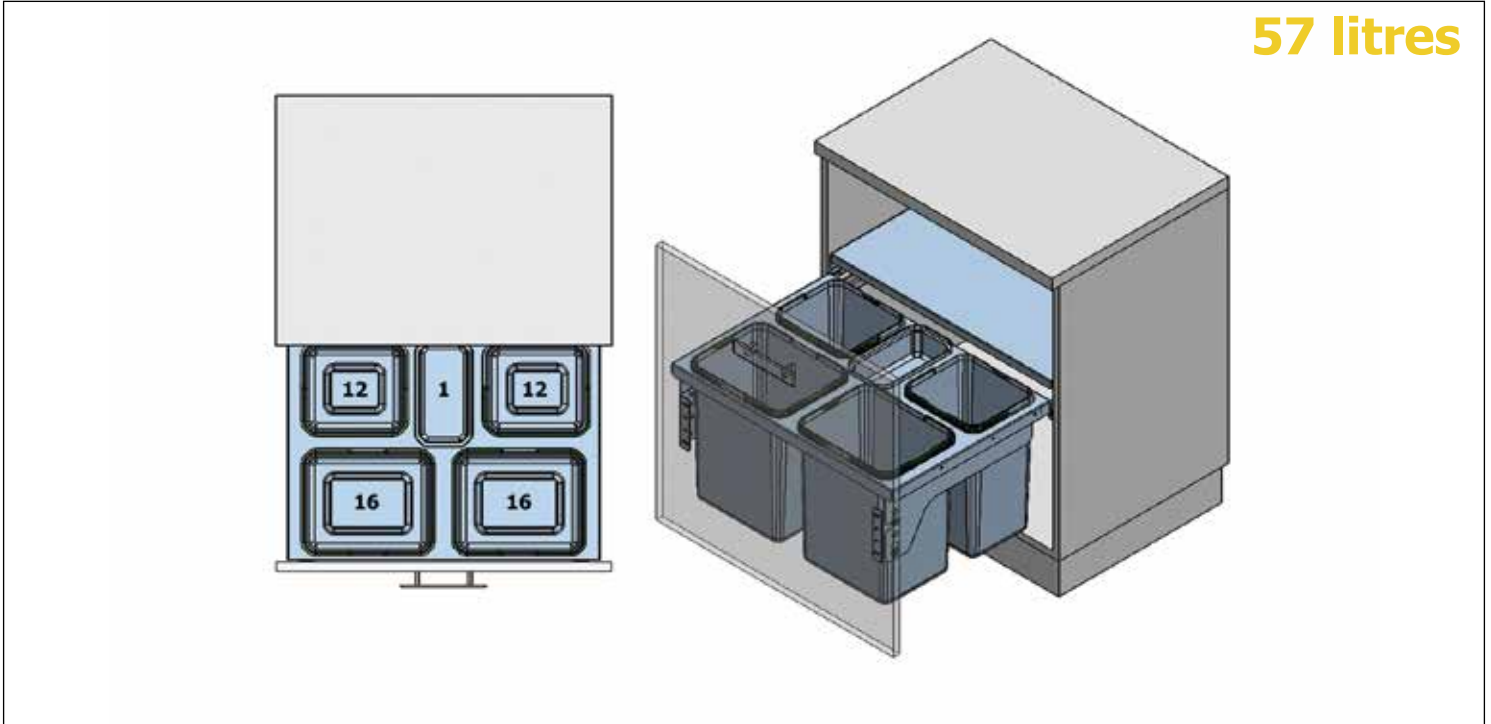

### Contents:

- Assembly of the bins to the Cabinets 2
- 57 Litre Waste Bin - 700mm 3

## Assembly of the Bins to the Cabinets

## 57 Litres Waste Bin - 700mm

57 litres

- To fit a 700mm cabinet
- 2 x 16L, 2 x 12L & 1 x 1L bins
- Grey Finish
- Soft Close

MACHINERY - MATERIALS - COMPONENTS - ADHESIVES - FOILS - PANELS - DOORS

**NEY Ltd (Head Office)**