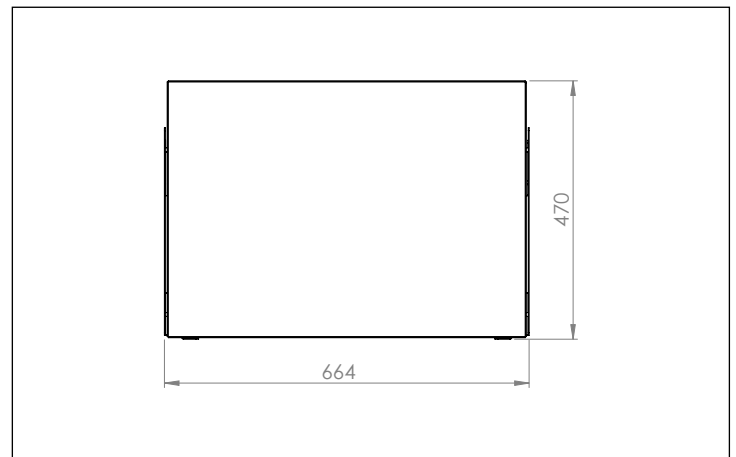

### Contents:

- Assembly of the bins to the Cabinets 2
- 57 Litre Waste Bin - 700mm 3

## 57 Litres Waste Bin - 700mm

57 litres

- To fit a 700mm cabinet
- 2 x 16L, 2 x 12L & 1 x 1L bins
- Grey Finish
- Soft Close

MACHINERY - MATERIALS - COMPONENTS - ADHESIVES - FOILS - PANELS - DOORS

**NEY Ltd (Head Office)**