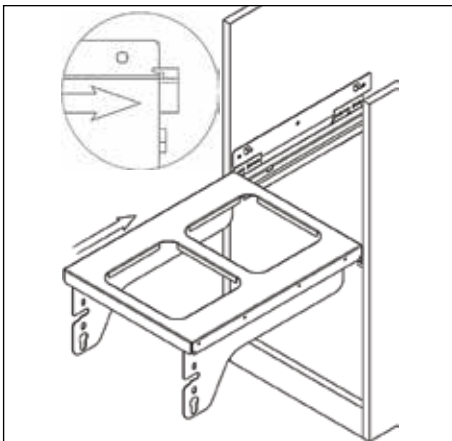

## 57 Litres Waste Bin - 700mm

57 litres

- To fit a 700mm cabinet
- 2 x 16L, 2 x 12L & 1 x 1L bins
- Grey Finish
- Soft Close

MACHINERY - MATERIALS - COMPONENTS - ADHESIVES - FOILS - PANELS - DOORS

**NEY Ltd (Head Office)**