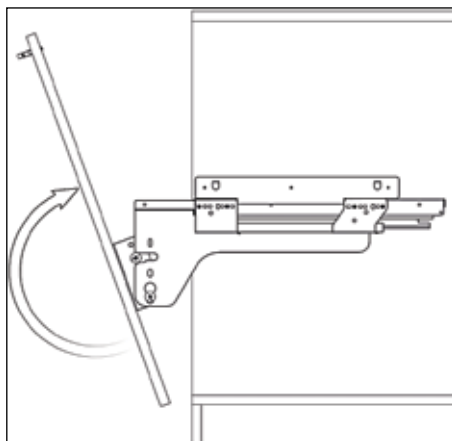

## 57 Litres Waste Bin - 700mm

57 litres

- To fit a 700mm cabinet
- 2 x 16L, 2 x 12L & 1 x 1L bins
- Grey Finish
- Soft Close

MACHINERY - MATERIALS - COMPONENTS - ADHESIVES - FOILS - PANELS - DOORS

**NEY Ltd (Head Office)**