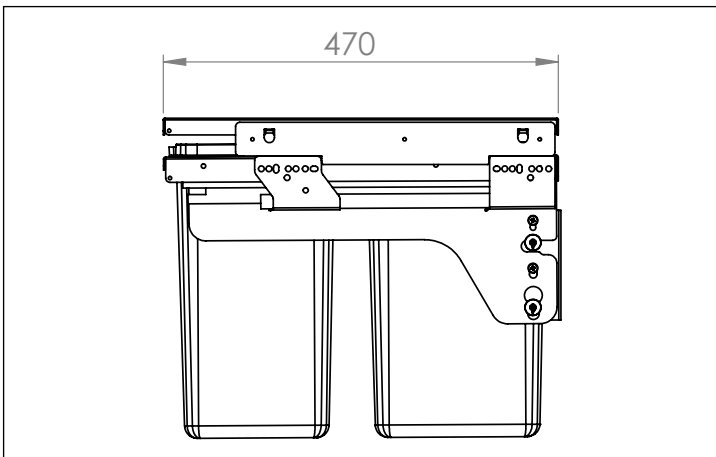

### Contents:

- Assembly of the bins to the Cabinets 2
- 57 Litre Waste Bin - 700mm 3

## 57 Litres Waste Bin - 700mm

57 litres

- To fit a 700mm cabinet
- 2 x 16L, 2 x 12L & 1 x 1L bins
- Grey Finish
- Soft Close

MACHINERY - MATERIALS - COMPONENTS - ADHESIVES - FOILS - PANELS - DOORS

**NEY Ltd (Head Office)**