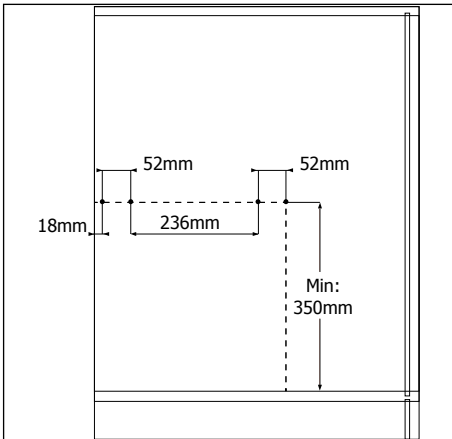

### Contents:

- Assembly of the bins to the Cabinets 2
- 57 Litre Waste Bin - 700mm 3

## 57 Litres Waste Bin - 700mm

57 litres

- To fit a 700mm cabinet
- 2 x 16L, 2 x 12L & 1 x 1L bins
- Grey Finish
- Soft Close

MACHINERY - MATERIALS - COMPONENTS - ADHESIVES - FOILS - PANELS - DOORS

**NEY Ltd (Head Office)**