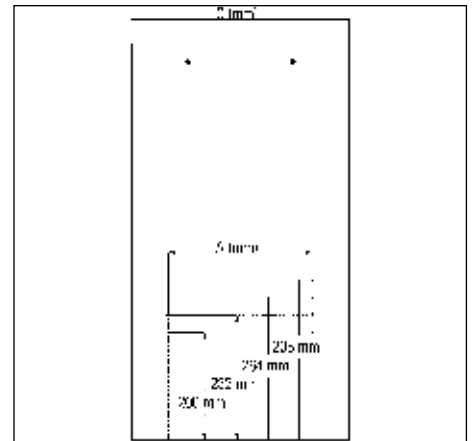

### Contents:

- Assembly of the bins to the Cabinets 2
- 57 Litre Waste Bin - 700mm 3

## 57 Litres Waste Bin - 700mm

57 litres

- To fit a 700mm cabinet
- 2 x 16L, 2 x 12L & 1 x 1L bins
- Grey Finish
- Soft Close

MACHINERY - MATERIALS - COMPONENTS - ADHESIVES - FOILS - PANELS - DOORS

**NEY Ltd (Head Office)**