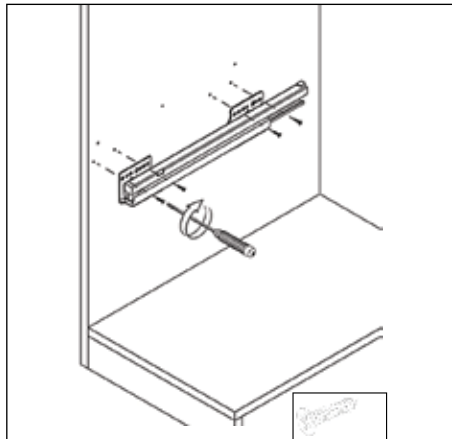

## 57 Litres Waste Bin - 700mm

57 litres

- To fit a 700mm cabinet
- 2 x 16L, 2 x 12L & 1 x 1L bins
- Grey Finish
- Soft Close

MACHINERY - MATERIALS - COMPONENTS - ADHESIVES - FOILS - PANELS - DOORS

**NEY Ltd (Head Office)**