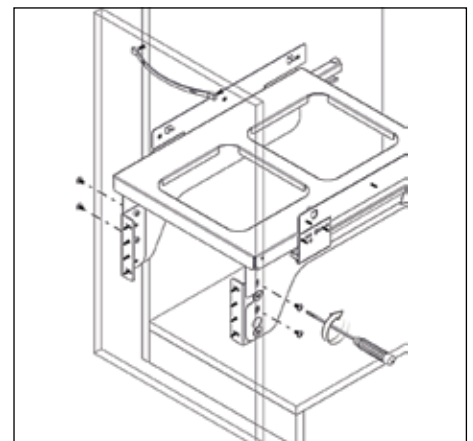

### Contents:

- Assembly of the bins to the Cabinets 2
- 57 Litre Waste Bin - 700mm 3

## 57 Litres Waste Bin - 700mm

57 litres

- To fit a 700mm cabinet
- 2 x 16L, 2 x 12L & 1 x 1L bins
- Grey Finish
- Soft Close

MACHINERY - MATERIALS - COMPONENTS - ADHESIVES - FOILS - PANELS - DOORS

**NEY Ltd (Head Office)**