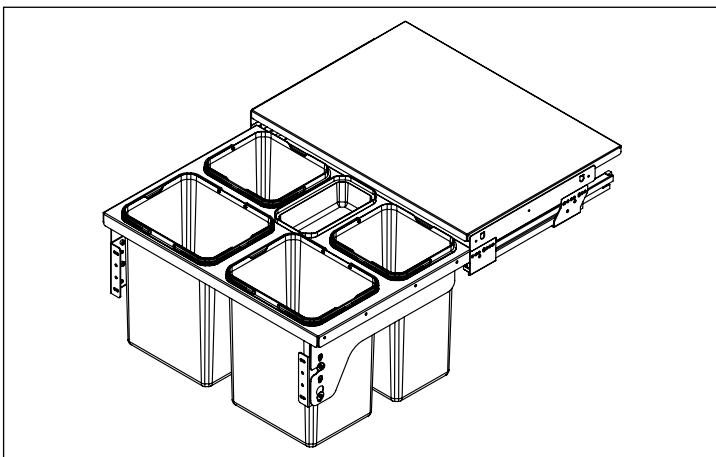

### Contents:

- Assembly of the bins to the Cabinets 2
- 57 Litre Waste Bin - 700mm 3

## Assembly of the Bins to the Cabinets

## 57 Litres Waste Bin - 700mm

57 litres

- To fit a 700mm cabinet
- 2 x 16L, 2 x 12L & 1 x 1L bins
- Grey Finish
- Soft Close

MACHINERY - MATERIALS - COMPONENTS - ADHESIVES - FOILS - PANELS - DOORS

**NEY Ltd (Head Office)**