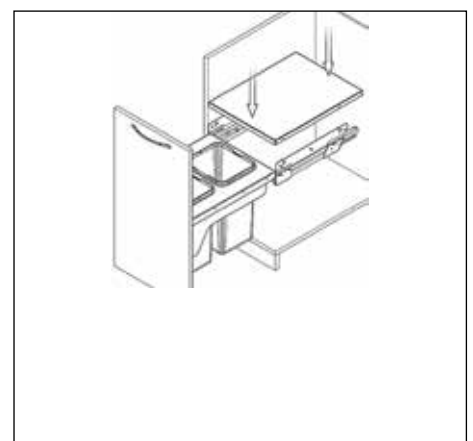

Assembly of the Bins to the Cabinets