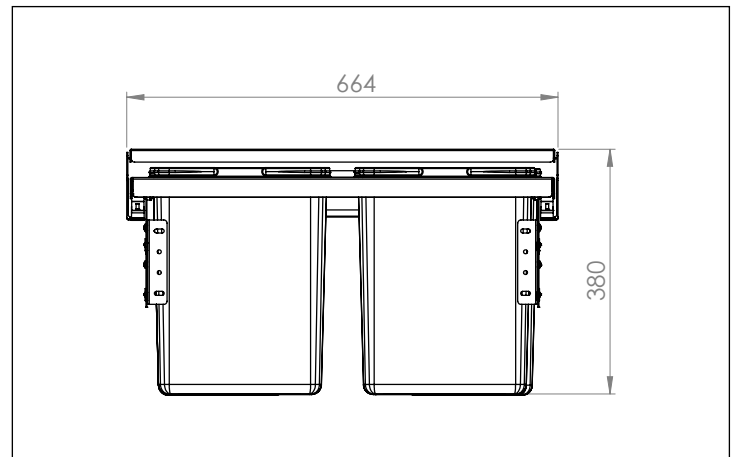

### Contents:

- Assembly of the bins to the Cabinets 2
- 57 Litre Waste Bin - 700mm 3

## 57 Litres Waste Bin - 700mm

57 litres

- To fit a 700mm cabinet
- 2 x 16L, 2 x 12L & 1 x 1L bins
- Grey Finish
- Soft Close

MACHINERY - MATERIALS - COMPONENTS - ADHESIVES - FOILS - PANELS - DOORS

**NEY Ltd (Head Office)**