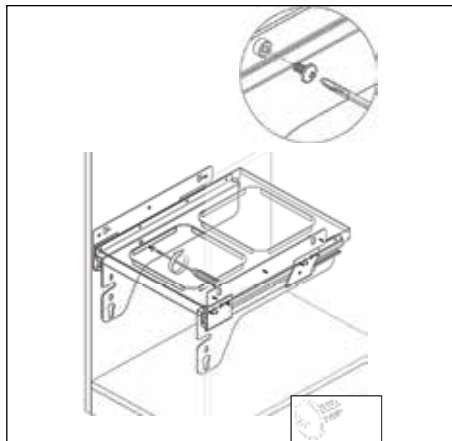

Assembly of the Bins to the Cabinets