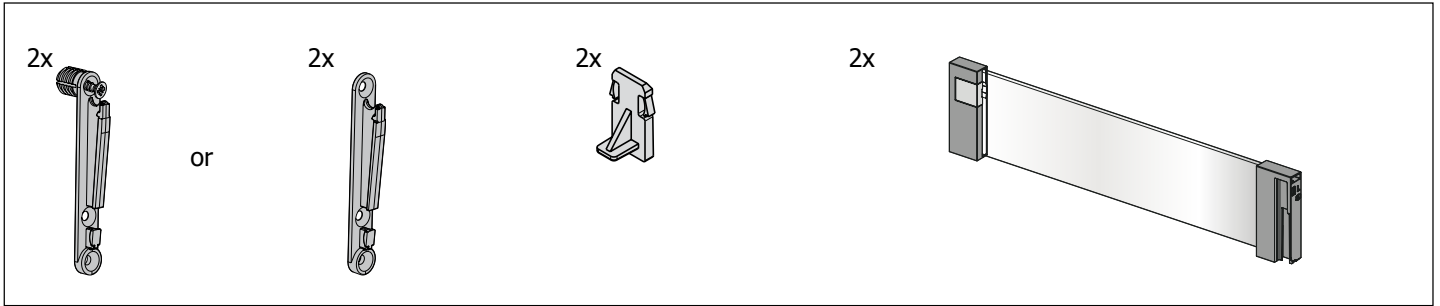

TECHNICAL INFORMATION

For:

InnoTech Atira DesignSide in Glass

144mm

Assembly

MACHINERY - MATERIALS - COMPONENTS - ADHESIVES - FOILS - PANELS - DOORS

NEY Ltd (Head Office)

Stonebridge Trading Estate
Sibree Road
Coventry
CV3 4FD