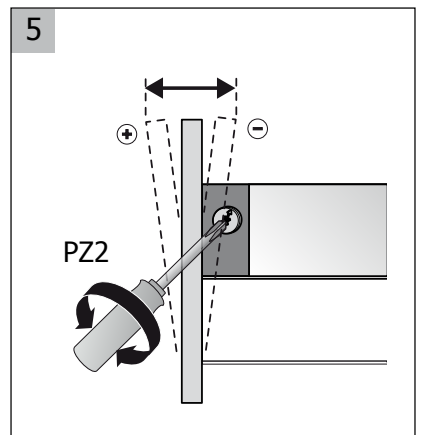

TECHNICAL INFORMATION

For:

InnoTech Atira DesignSide in Glass

144mm

Assembly

MACHINERY - MATERIALS - COMPONENTS - ADHESIVES - FOILS - PANELS - DOORS

NEY Ltd (Head Office)

Stonebridge Trading Estate
Sibree Road
Coventry
CV3 4FD