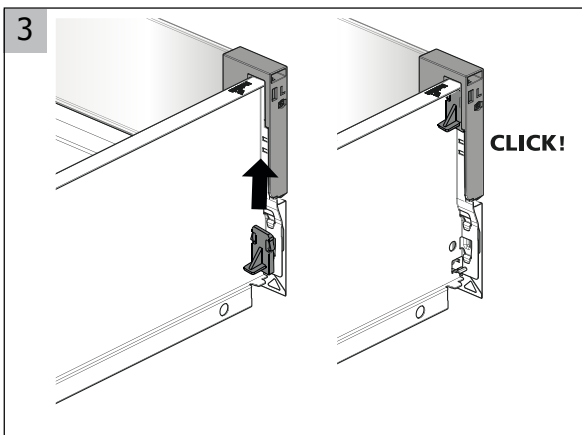

TECHNICAL INFORMATION

For:

InnoTech Atira DesignSide in Glass

144mm

Assembly

MACHINERY - MATERIALS - COMPONENTS - ADHESIVES - FOILS - PANELS - DOORS

NEY Ltd (Head Office)

Stonebridge Trading Estate
Sibree Road
Coventry
CV3 4FD