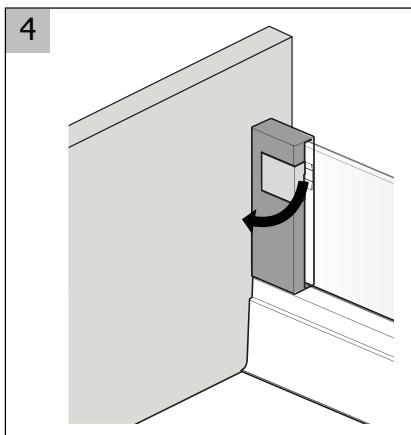

TECHNICAL INFORMATION

For:

InnoTech Atira DesignSide in Glass

144mm

Assembly

MACHINERY - MATERIALS - COMPONENTS - ADHESIVES - FOILS - PANELS - DOORS

NEY Ltd (Head Office)

Stonebridge Trading Estate
Sibree Road
Coventry
CV3 4FD