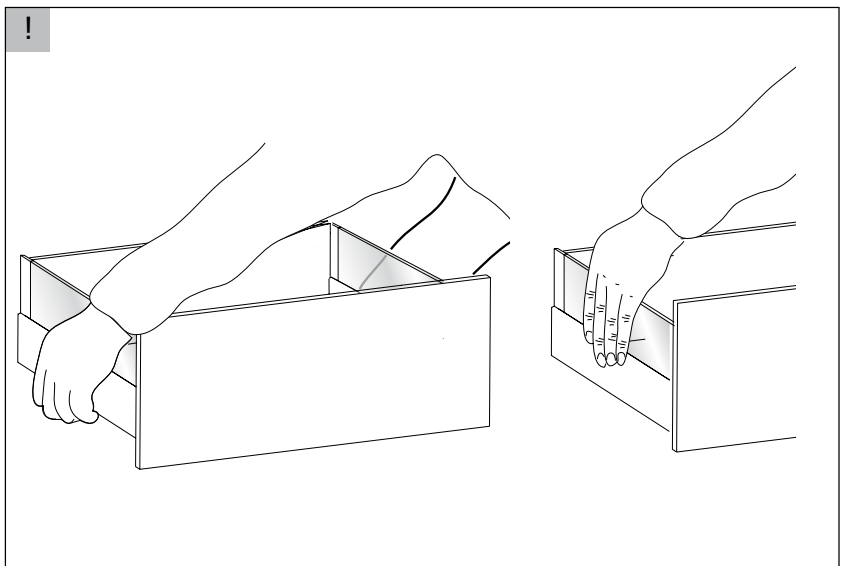

TECHNICAL INFORMATION

For:

InnoTech Atira DesignSide in Glass

144mm

Assembly

MACHINERY - MATERIALS - COMPONENTS - ADHESIVES - FOILS - PANELS - DOORS

NEY Ltd (Head Office)

Stonebridge Trading Estate
Sibree Road
Coventry
CV3 4FD