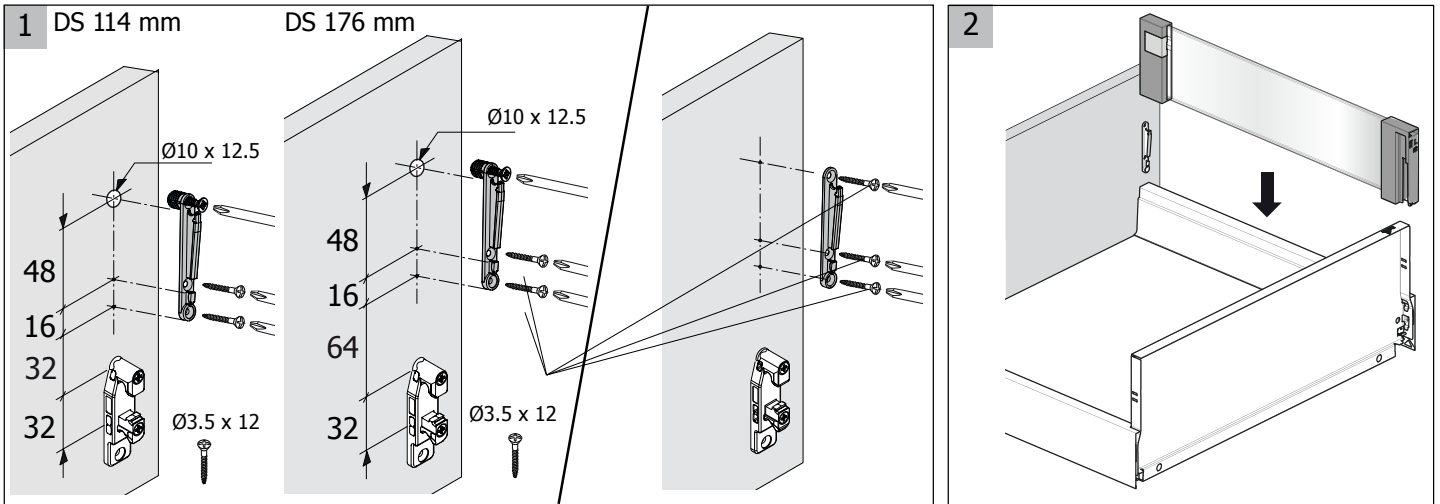

TECHNICAL INFORMATION

For:

InnoTech Atira DesignSide in Glass

144mm

Assembly

MACHINERY - MATERIALS - COMPONENTS - ADHESIVES - FOILS - PANELS - DOORS

NEY Ltd (Head Office)

Stonebridge Trading Estate
Sibree Road
Coventry
CV3 4FD