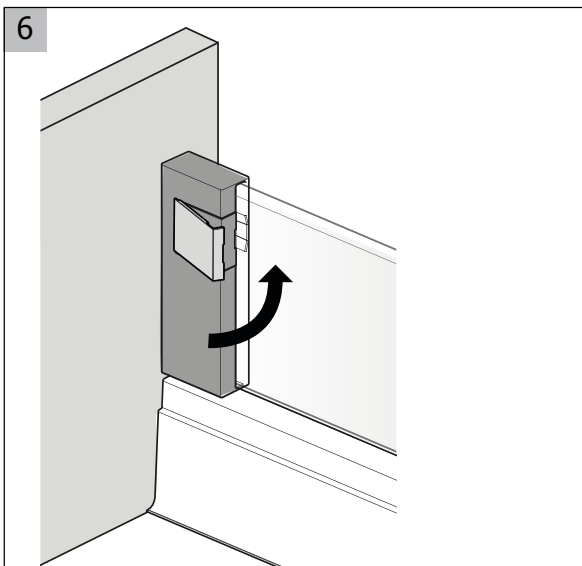

TECHNICAL INFORMATION

For:

InnoTech Atira DesignSide in Glass

144mm

Assembly

MACHINERY - MATERIALS - COMPONENTS - ADHESIVES - FOILS - PANELS - DOORS

NEY Ltd (Head Office)

Stonebridge Trading Estate
Sibree Road
Coventry
CV3 4FD