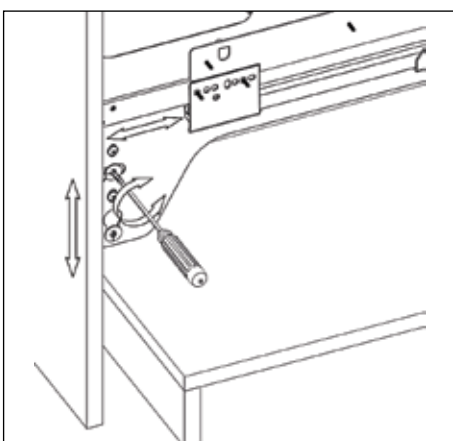

TECHNICAL INFORMATION

For:

Waste Bins

Contents:

- Assembly of the bins to the Cabinets 2
- 32 Litre Waste Bin - 450mm 3

Assembly of the Bins to the Cabinets

32 Litres Waste Bin - 450mm

32 litres

- To fit a 450mm cabinet
- 2 x 16L bins
- Grey Finish
- Soft Close

MACHINERY - MATERIALS - COMPONENTS - ADHESIVES - FOILS - PANELS - DOORS

NEY Ltd (Head Office)

Stonebridge Trading Estate
Sibree Road
Coventry
CV3 4FD