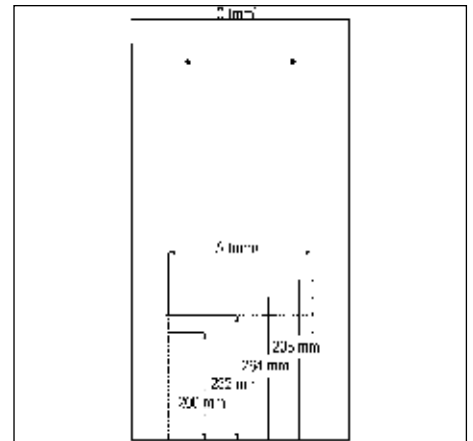

TECHNICAL INFORMATION

For:

Waste Bins

Contents:

- Assembly of the bins to the Cabinets 2
- 32 Litre Waste Bin - 450mm 3

Assembly of the Bins to the Cabinets

32 Litres Waste Bin - 450mm

32 litres

- To fit a 450mm cabinet
- 2 x 16L bins
- Grey Finish
- Soft Close

MACHINERY - MATERIALS - COMPONENTS - ADHESIVES - FOILS - PANELS - DOORS

NEY Ltd (Head Office)

Stonebridge Trading Estate
Sibree Road
Coventry
CV3 4FD