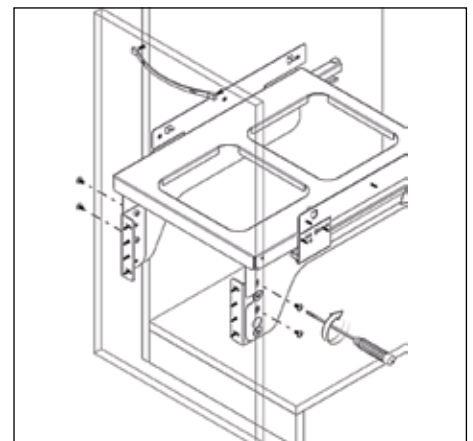

TECHNICAL INFORMATION

For:

Waste Bins

Contents:

- Assembly of the bins to the Cabinets 2
- 32 Litre Waste Bin - 450mm 3

Assembly of the Bins to the Cabinets

32 Litres Waste Bin - 450mm

32 litres

- To fit a 450mm cabinet
- 2 x 16L bins
- Grey Finish
- Soft Close

MACHINERY - MATERIALS - COMPONENTS - ADHESIVES - FOILS - PANELS - DOORS

NEY Ltd (Head Office)

Stonebridge Trading Estate
Sibree Road
Coventry
CV3 4FD