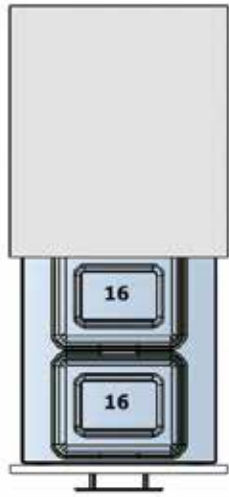

TECHNICAL INFORMATION

For:

Waste Bins

Contents:

- Assembly of the bins to the Cabinets 2
- 32 Litre Waste Bin - 450mm 3

Assembly of the Bins to the Cabinets

32 Litres Waste Bin - 450mm

32 litres

- To fit a 450mm cabinet
- 2 x 16L bins
- Grey Finish
- Soft Close

MACHINERY - MATERIALS - COMPONENTS - ADHESIVES - FOILS - PANELS - DOORS

NEY Ltd (Head Office)

Stonebridge Trading Estate
Sibree Road
Coventry
CV3 4FD