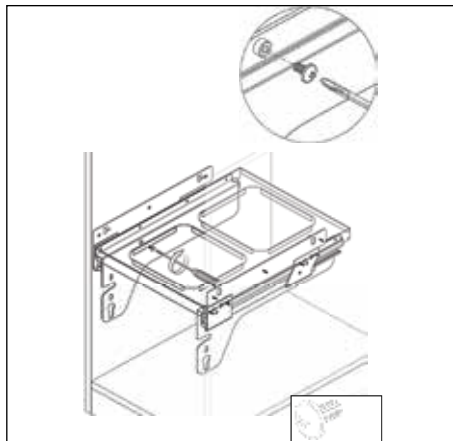

TECHNICAL INFORMATION

For:

Waste Bins

Contents:

- Assembly of the bins to the Cabinets 2
- 32 Litre Waste Bin - 450mm 3

Assembly of the Bins to the Cabinets

32 Litres Waste Bin - 450mm

32 litres

- To fit a 450mm cabinet
- 2 x 16L bins
- Grey Finish
- Soft Close

MACHINERY - MATERIALS - COMPONENTS - ADHESIVES - FOILS - PANELS - DOORS

NEY Ltd (Head Office)

Stonebridge Trading Estate
Sibree Road
Coventry
CV3 4FD