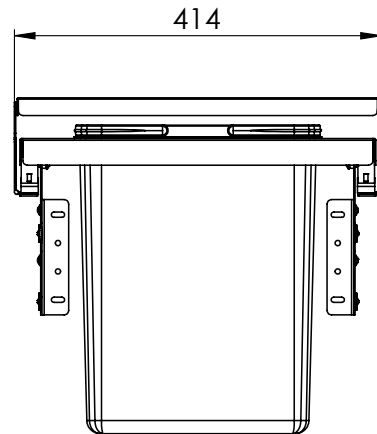

TECHNICAL INFORMATION

For:

Waste Bins

Contents:

- Assembly of the bins to the Cabinets 2
- 32 Litre Waste Bin - 450mm 3

Assembly of the Bins to the Cabinets

32 Litres Waste Bin - 450mm

32 litres

- To fit a 450mm cabinet
- 2 x 16L bins
- Grey Finish
- Soft Close

MACHINERY - MATERIALS - COMPONENTS - ADHESIVES - FOILS - PANELS - DOORS

NEY Ltd (Head Office)

Stonebridge Trading Estate
Sibree Road
Coventry
CV3 4FD