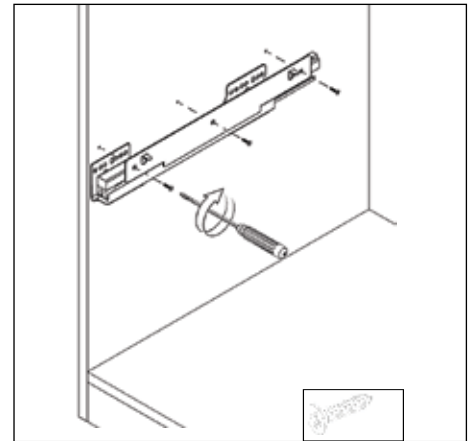

TECHNICAL INFORMATION

For:

Waste Bins

Contents:

- Assembly of the bins to the Cabinets 2
- 32 Litre Waste Bin - 450mm 3

Assembly of the Bins to the Cabinets

32 Litres Waste Bin - 450mm

32 litres

- To fit a 450mm cabinet
- 2 x 16L bins
- Grey Finish
- Soft Close

MACHINERY - MATERIALS - COMPONENTS - ADHESIVES - FOILS - PANELS - DOORS

NEY Ltd (Head Office)

Stonebridge Trading Estate
Sibree Road
Coventry
CV3 4FD