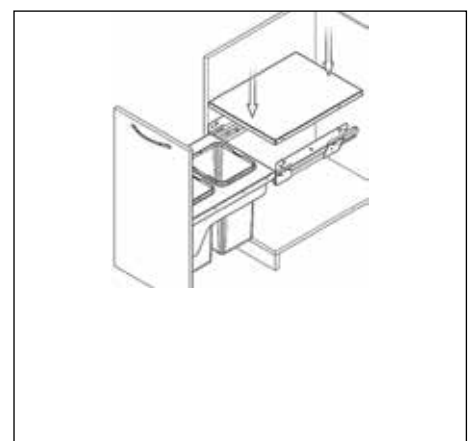

TECHNICAL INFORMATION

For:

Waste Bins

Contents:

- Assembly of the bins to the Cabinets 2
- 32 Litre Waste Bin - 450mm 3

Assembly of the Bins to the Cabinets

32 Litres Waste Bin - 450mm

32 litres

- To fit a 450mm cabinet
- 2 x 16L bins
- Grey Finish
- Soft Close

MACHINERY - MATERIALS - COMPONENTS - ADHESIVES - FOILS - PANELS - DOORS

NEY Ltd (Head Office)

Stonebridge Trading Estate
Sibree Road
Coventry
CV3 4FD