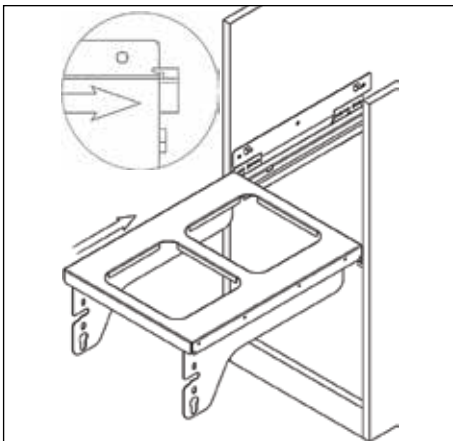

TECHNICAL INFORMATION

For:

Waste Bins

Contents:

- Assembly of the bins to the Cabinets 2
- 32 Litre Waste Bin - 450mm 3

Assembly of the Bins to the Cabinets

32 Litres Waste Bin - 450mm

32 litres

- To fit a 450mm cabinet
- 2 x 16L bins
- Grey Finish
- Soft Close

MACHINERY - MATERIALS - COMPONENTS - ADHESIVES - FOILS - PANELS - DOORS

NEY Ltd (Head Office)

Stonebridge Trading Estate
Sibree Road
Coventry
CV3 4FD