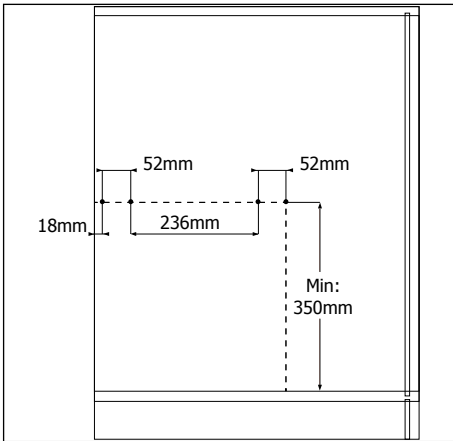

TECHNICAL INFORMATION

For:

Waste Bins

Contents:

- Assembly of the bins to the Cabinets 2
- 32 Litre Waste Bin - 450mm 3

Assembly of the Bins to the Cabinets

32 Litres Waste Bin - 450mm

32 litres

- To fit a 450mm cabinet
- 2 x 16L bins
- Grey Finish
- Soft Close

MACHINERY - MATERIALS - COMPONENTS - ADHESIVES - FOILS - PANELS - DOORS

NEY Ltd (Head Office)

Stonebridge Trading Estate
Sibree Road
Coventry
CV3 4FD