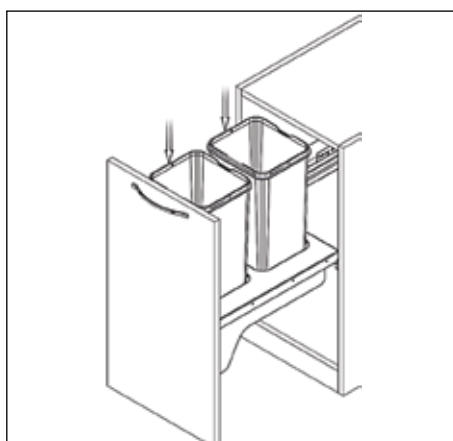

TECHNICAL INFORMATION

For:

Waste Bins

Contents:

- Assembly of the bins to the Cabinets 2
- 32 Litre Waste Bin - 450mm 3

Assembly of the Bins to the Cabinets

32 Litres Waste Bin - 450mm

32 litres

- To fit a 450mm cabinet
- 2 x 16L bins
- Grey Finish
- Soft Close

MACHINERY - MATERIALS - COMPONENTS - ADHESIVES - FOILS - PANELS - DOORS

NEY Ltd (Head Office)

Stonebridge Trading Estate
Sibree Road
Coventry
CV3 4FD