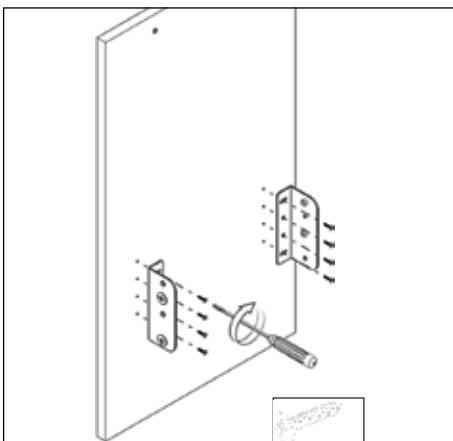

TECHNICAL INFORMATION

For:

Waste Bins

Contents:

- Assembly of the bins to the Cabinets 2
- 32 Litre Waste Bin - 450mm 3

Assembly of the Bins to the Cabinets

32 Litres Waste Bin - 450mm

32 litres

- To fit a 450mm cabinet
- 2 x 16L bins
- Grey Finish
- Soft Close

MACHINERY - MATERIALS - COMPONENTS - ADHESIVES - FOILS - PANELS - DOORS

NEY Ltd (Head Office)

Stonebridge Trading Estate
Sibree Road
Coventry
CV3 4FD