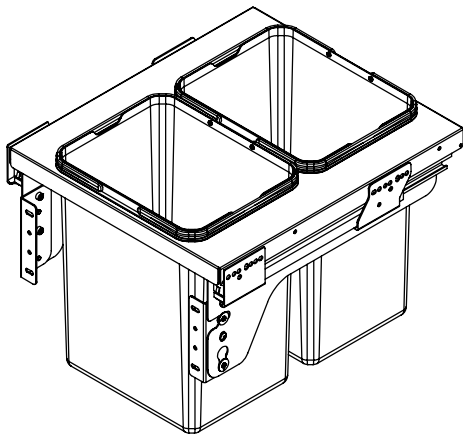

TECHNICAL INFORMATION

For:

Waste Bins

Contents:

- Assembly of the bins to the Cabinets 2
- 32 Litre Waste Bin - 450mm 3

Assembly of the Bins to the Cabinets

32 Litres Waste Bin - 450mm

32 litres

- To fit a 450mm cabinet
- 2 x 16L bins
- Grey Finish
- Soft Close

MACHINERY - MATERIALS - COMPONENTS - ADHESIVES - FOILS - PANELS - DOORS

NEY Ltd (Head Office)

Stonebridge Trading Estate
Sibree Road
Coventry
CV3 4FD