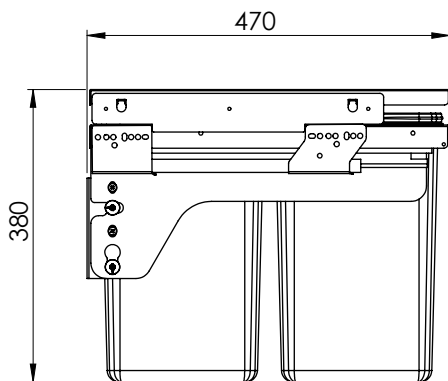

TECHNICAL INFORMATION

For:

Waste Bins

Contents:

- Assembly of the bins to the Cabinets 2
- 32 Litre Waste Bin - 450mm 3

Assembly of the Bins to the Cabinets

32 Litres Waste Bin - 450mm

32 litres

- To fit a 450mm cabinet
- 2 x 16L bins
- Grey Finish
- Soft Close

MACHINERY - MATERIALS - COMPONENTS - ADHESIVES - FOILS - PANELS - DOORS

NEY Ltd (Head Office)

Stonebridge Trading Estate
Sibree Road
Coventry
CV3 4FD