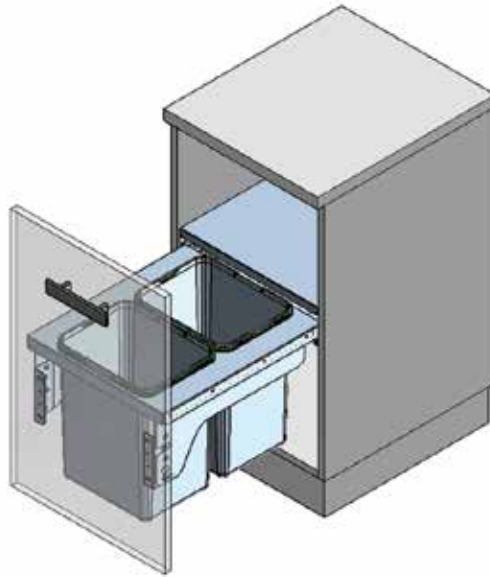

TECHNICAL INFORMATION

For:

Waste Bins

Contents:

- Assembly of the bins to the Cabinets 2
- 32 Litre Waste Bin - 450mm 3

Assembly of the Bins to the Cabinets

32 Litres Waste Bin - 450mm

32 litres

- To fit a 450mm cabinet
- 2 x 16L bins
- Grey Finish
- Soft Close

MACHINERY - MATERIALS - COMPONENTS - ADHESIVES - FOILS - PANELS - DOORS

NEY Ltd (Head Office)

Stonebridge Trading Estate
Sibree Road
Coventry
CV3 4FD