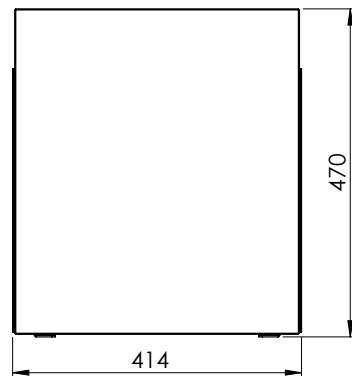

TECHNICAL INFORMATION

For:

Waste Bins

Contents:

- Assembly of the bins to the Cabinets 2
- 32 Litre Waste Bin - 450mm 3

Assembly of the Bins to the Cabinets

32 Litres Waste Bin - 450mm

32 litres

- To fit a 450mm cabinet
- 2 x 16L bins
- Grey Finish
- Soft Close

MACHINERY - MATERIALS - COMPONENTS - ADHESIVES - FOILS - PANELS - DOORS

NEY Ltd (Head Office)

Stonebridge Trading Estate
Sibree Road
Coventry
CV3 4FD