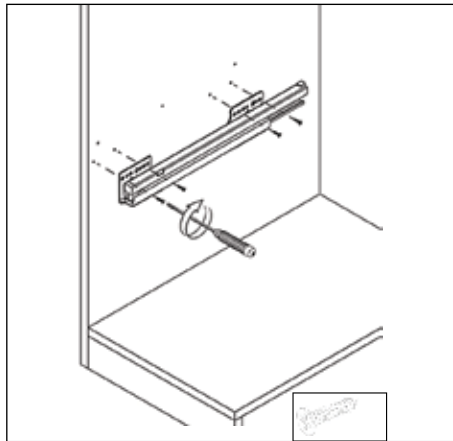

TECHNICAL INFORMATION

For:

Waste Bins

Contents:

- Assembly of the bins to the Cabinets 2
- 32 Litre Waste Bin - 450mm 3

Assembly of the Bins to the Cabinets

32 Litres Waste Bin - 450mm

32 litres

- To fit a 450mm cabinet
- 2 x 16L bins
- Grey Finish
- Soft Close

MACHINERY - MATERIALS - COMPONENTS - ADHESIVES - FOILS - PANELS - DOORS

NEY Ltd (Head Office)

Stonebridge Trading Estate
Sibree Road
Coventry
CV3 4FD