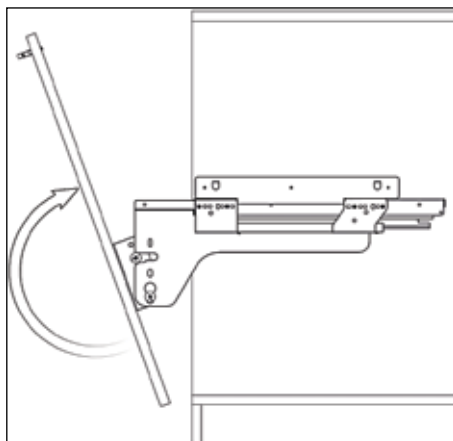

TECHNICAL INFORMATION

For:

Waste Bins

Contents:

- Assembly of the bins to the Cabinets 2
- 32 Litre Waste Bin - 450mm 3

Assembly of the Bins to the Cabinets

32 Litres Waste Bin - 450mm

32 litres

- To fit a 450mm cabinet
- 2 x 16L bins
- Grey Finish
- Soft Close

MACHINERY - MATERIALS - COMPONENTS - ADHESIVES - FOILS - PANELS - DOORS

NEY Ltd (Head Office)

Stonebridge Trading Estate
Sibree Road
Coventry
CV3 4FD