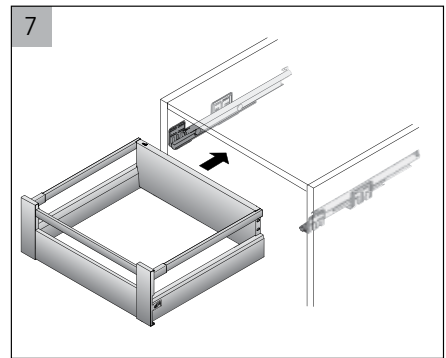

INSTALLING INSTRUCTIONS

For:

ArciTech Front Panel Connectors - 186mm

Contents:

- Installation Instructions 2
- Installation Instructions 3

Installation Instructions

Installation Instructions

MACHINERY - MATERIALS - COMPONENTS - ADHESIVES - FOILS - PANELS - DOORS