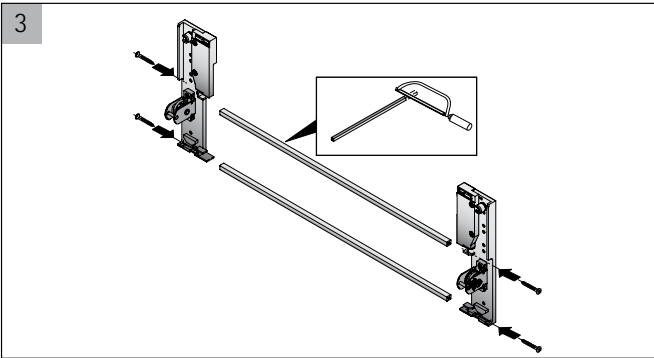

INSTALLING INSTRUCTIONS

For:

ArciTech Front Panel Connectors - 186mm

Contents:

- Installation Instructions 2
- Installation Instructions 3

Installation Instructions

Installation Instructions

MACHINERY - MATERIALS - COMPONENTS - ADHESIVES - FOILS - PANELS - DOORS