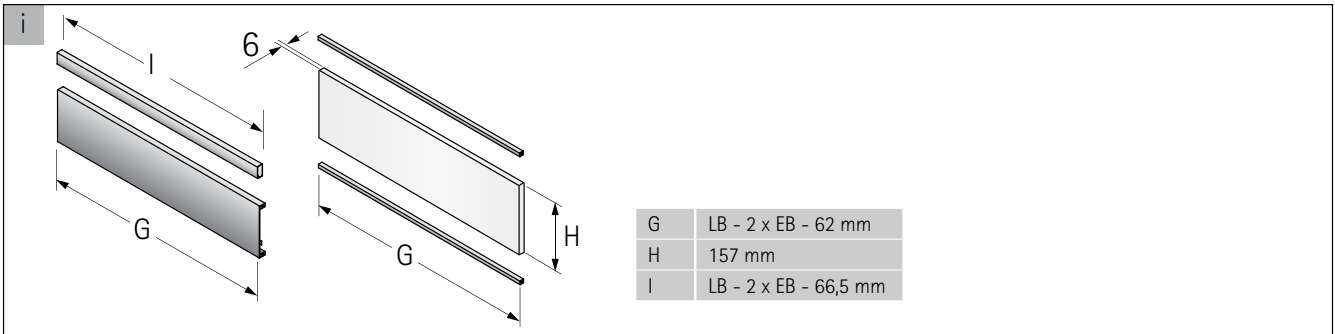

INSTALLING INSTRUCTIONS

For:

ArciTech Front Panel Connectors - 186mm

Contents:

- Installation Instructions 2
- Installation Instructions 3

Installation Instructions

Installation Instructions

MACHINERY - MATERIALS - COMPONENTS - ADHESIVES - FOILS - PANELS - DOORS