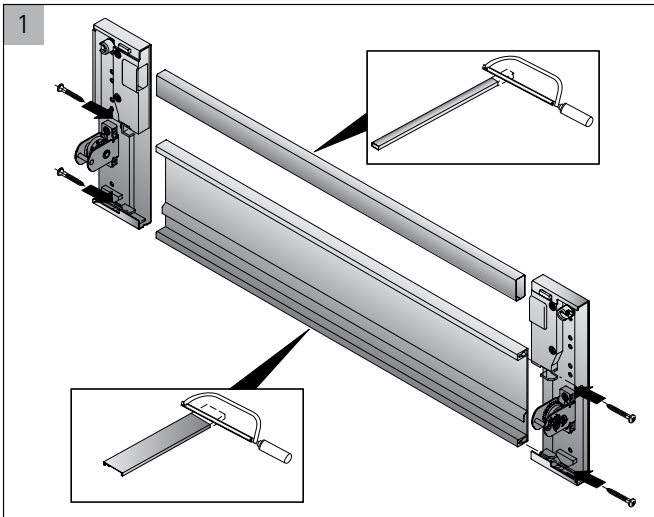

INSTALLING INSTRUCTIONS

For:

ArciTech Front Panel Connectors - 186mm

Contents:

- Installation Instructions 2
- Installation Instructions 3

Installation Instructions

Installation Instructions

MACHINERY - MATERIALS - COMPONENTS - ADHESIVES - FOILS - PANELS - DOORS