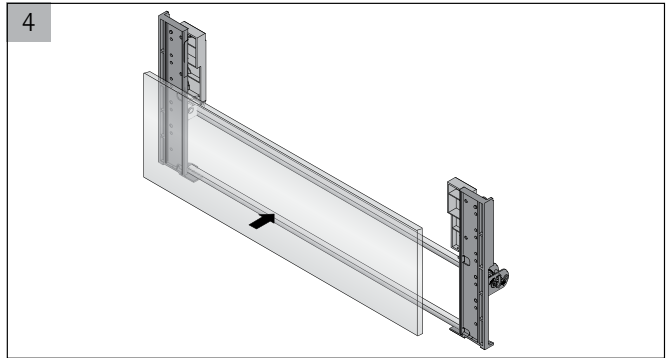

INSTALLING INSTRUCTIONS

For:

ArciTech Front Panel Connectors - 186mm

Contents:

- Installation Instructions 2
- Installation Instructions 3

Installation Instructions

Installation Instructions

MACHINERY - MATERIALS - COMPONENTS - ADHESIVES - FOILS - PANELS - DOORS