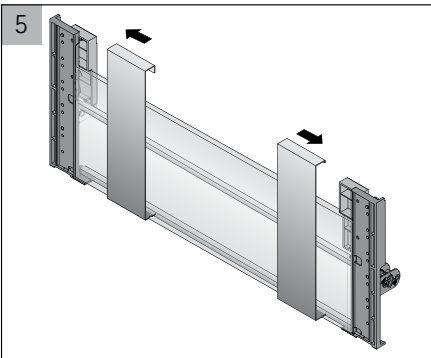

INSTALLING INSTRUCTIONS

For:

ArciTech Front Panel Connectors - 186mm

Contents:

- Installation Instructions 2
- Installation Instructions 3

Installation Instructions

Installation Instructions

MACHINERY - MATERIALS - COMPONENTS - ADHESIVES - FOILS - PANELS - DOORS