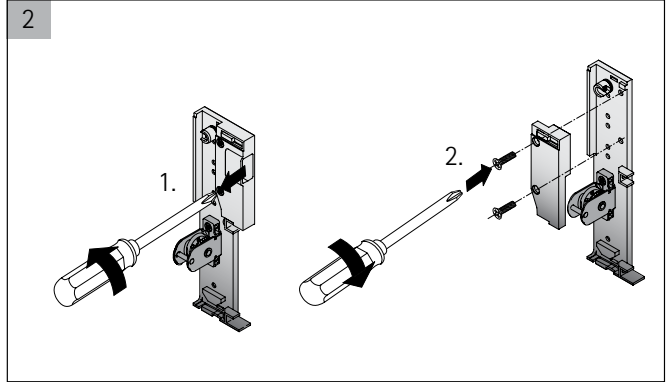

INSTALLING INSTRUCTIONS

For:

ArciTech Front Panel Connectors - 186mm

Contents:

- Installation Instructions 2
- Installation Instructions 3

Installation Instructions

Installation Instructions

MACHINERY - MATERIALS - COMPONENTS - ADHESIVES - FOILS - PANELS - DOORS