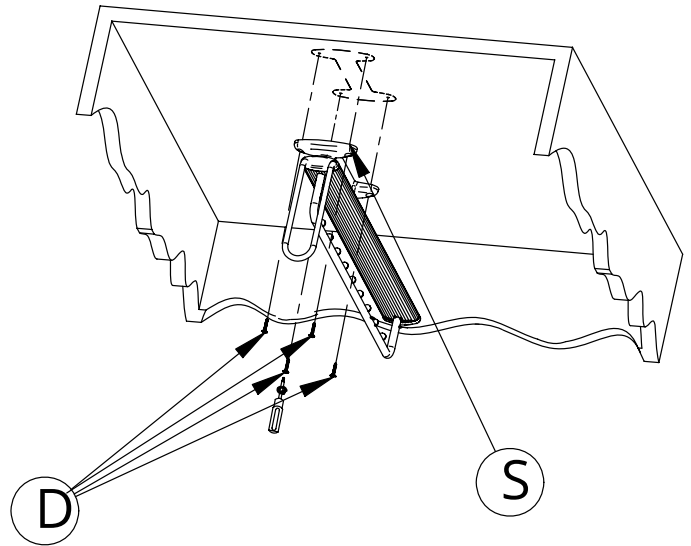

# Assembly Instructions for Eco Under Mount Pull- Out Clothes Hanger

- Fasten the support "S" of the AAE using the 4 screws "D" to the top of the unit.