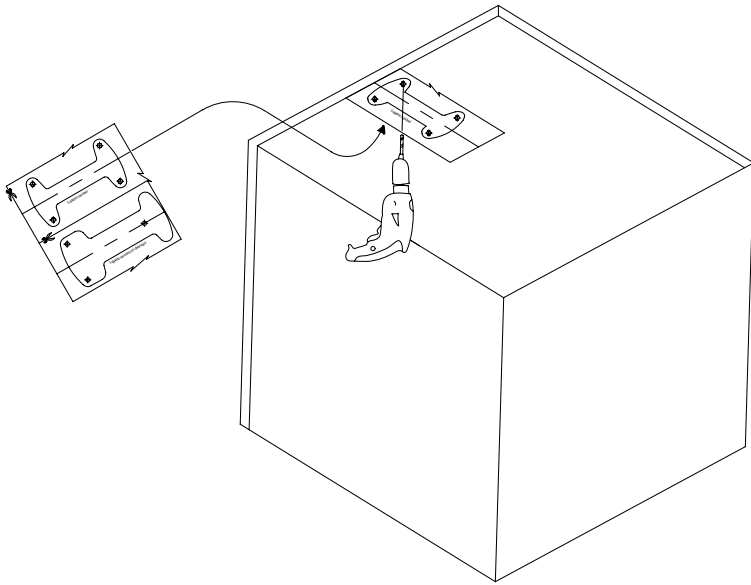

# Assembly Instructions for Eco Under Mount Pull- Out Clothes Hanger

- Fasten the support "S" of the AAE using the 4 screws "D" to the top of the unit.