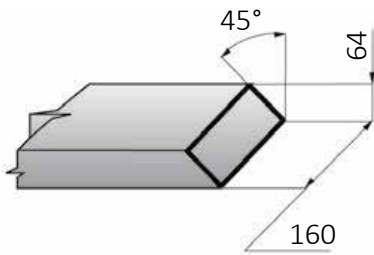

TECHNICAL INFORMATION

For:

TS233W Tilttable Mitre Saw

Contents:

- Cutting Capacity 2

Cutting Capacity (disc-head)

0° - 0°

45x200 mm with 36 mm supplement

0° - 45°

45° - 0°

45° - 45°

MACHINERY - MATERIALS - COMPONENTS - ADHESIVES - FOILS - PANELS - DOORS

NEY Ltd (Head Office)

Stonebridge Trading Estate
Sibree Road
Coventry
CV3 4FD

t 024 7630 8100
f 024 7630 8101
e sales@ney.co.uk