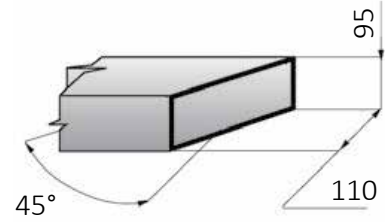

TECHNICAL INFORMATION

For:

TS233W Tilttable Mitre Saw

Contents:

- Cutting Capacity 2

Cutting Capacity (disc-head)

0° - 0°

45x200 mm with 36 mm supplement