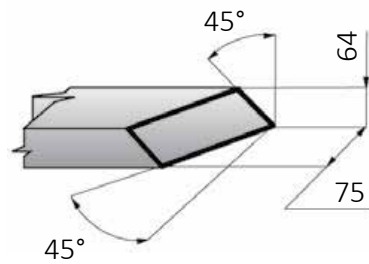

TECHNICAL INFORMATION

For:

TS233W Tilttable Mitre Saw

Contents:

- Cutting Capacity 2

Cutting Capacity (disc-head)

0° - 0°

45x200 mm with 36 mm supplement

0° - 45°

45° - 0°

45° - 45°

MACHINERY - MATERIALS - COMPONENTS - ADHESIVES - FOILS - PANELS - DOORS

NEY Ltd (Head Office)

Stonebridge Trading Estate
Sibree Road
Coventry
CV3 4FD

t 024 7630 8100
f 024 7630 8101
e sales@ney.co.uk