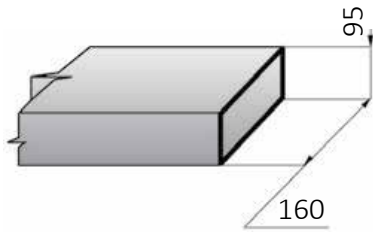

TECHNICAL INFORMATION

For:

TS233W Tilttable Mitre Saw

Contents:

- Cutting Capacity 2

Cutting Capacity (disc-head)

0° - 0°

45x200 mm with 36 mm supplement