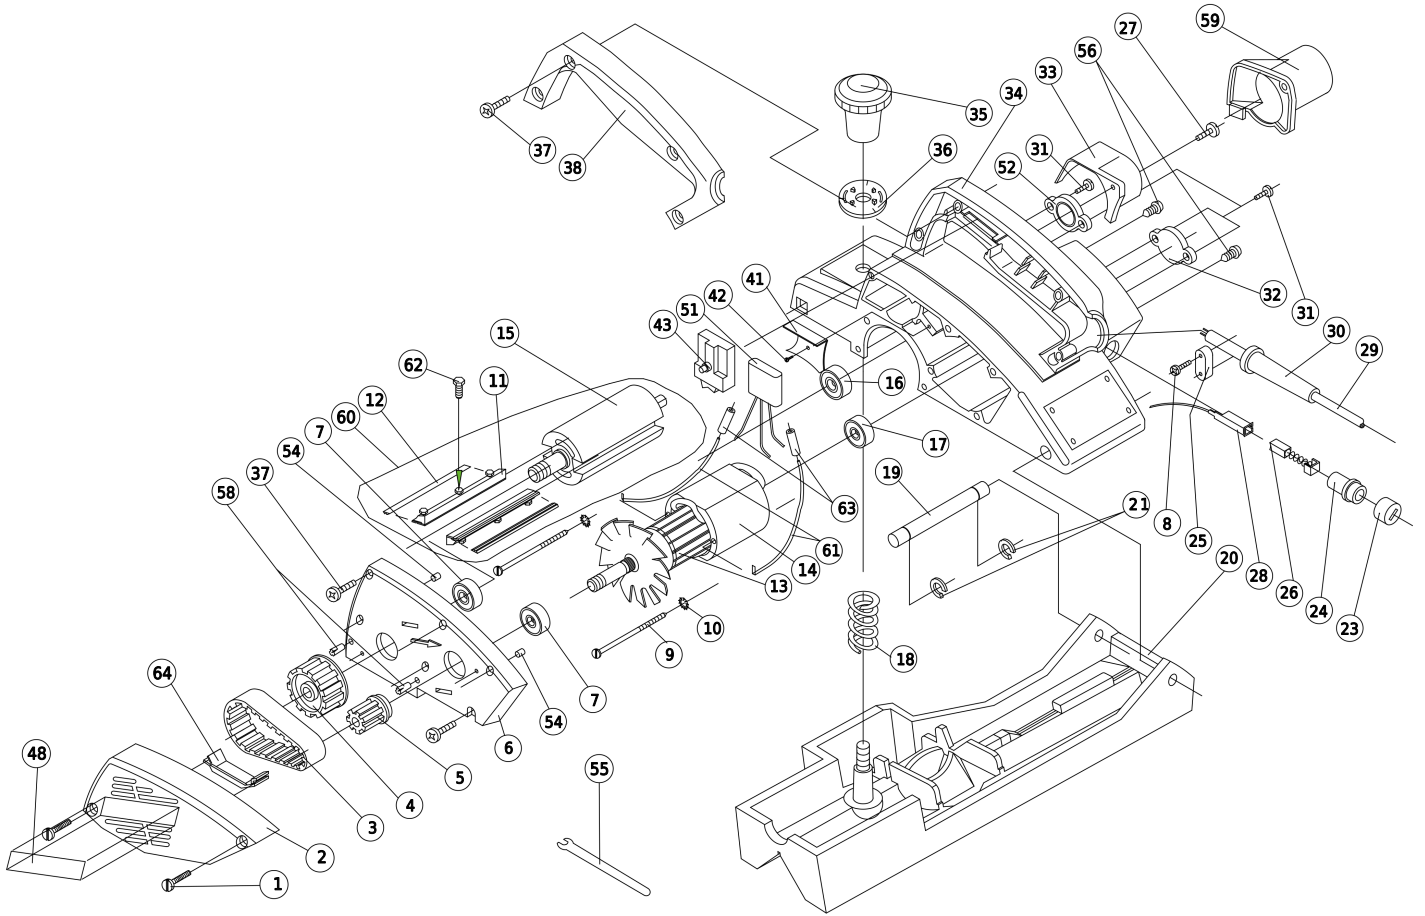

Technical information
Explosion drawing and parts list

CE89E (8900100) CHAMFERING PLANER CE89E | Version F (From serial number 2368)

Technical information
Explosion drawing and parts list

CE89E (8900100) CHAMFERING PLANER CE89E | Version F (From serial number 2368)

Pos.	Serial No.	Code	Description	Quantity
1		3570032	PAN HD. TAPPING SCREW 6X1 PH.BZ.	2
2		3545497	COVER ASSY	1
3		3587079	BELT	1
4		3587076	PULLEY	1
5		3587077	PULLEY	1
6		8901084	MOTOR COVER	1
7		3510010	BALL BEARING 6000-ZZ	2
8		1970001	PAN HD. TAPPING SCREW 8X1/2 PH.B.	2
9		1270047	PAN HD. TAPPING SCREW 6X57 PH.B.	2
10		3581004	TOOTHED WASHER D.3	2
11		3599101	SET 2 REVERS. BLADE-HOLDERS	1
12		3540118	SET 2 CARBIDE REVERS. BLADES	1
13		3551096	ARMATURE 110/127 V.	1
13		3551097	ARMATURE 230 V.	1
14		3555087	STATOR ASS'Y 230 V.	1
14		3555088	STATOR ASS'Y 110 V.	1
15		3546174	CUTTER BLOCK	1
16		1910002	BALL BEARING 608-ZZ	1
17		3510009	BALL BEARING 627-Z	1
18		8926044	SPRING	1
19		8927067	SHAFT	1
20		8907056	CHAMFRAIN BASE	1
21		7088010	RETAINING RING N-5	2
23		1018003	BRUSH CAP	2
24		3518021	BRUSH HOLDER	2
25		4302025	CORD CLAMP	1
26		3517016	BRUSHES SET	1
27		1170003	PAN HD. TAPPING SCREW 6X5/8 PH.B.	1
28		3518022	BRUSH HOLDER	2
29		4645505	CORD ASS'Y (110 V)	1
29		4645542	CORD ASS'Y	1
30		8002043	CORD ARMOR	1
31		1370002	PAN HD. TAPPING SCREW 6X3/8 PH.BZ.	4
32		3524067	BEARING COVER	1
33		3502069	DUST GUIDE	1
34		8902197	HOUSING	1
35		6525027	REGULATING KNOB	1
36		3502194	WASHER	1
37		3570025	PAN HD. TAPPING SCREW 8X7/8 PH.BZ.	10
38		3503063	HANDLE COVER	1
41		3524009	FAN GUIDE - A	1
42		1989015	UNEX RIVET 1303	1
43		3515034	SWITCH	1
48		3519145	LABEL	1
51		9868221	CAPACITOR	1
52		3524067	BEARING COVER	1
54		3504232	RETAINER	2
55		5323141	WRENCH 8 mm	1