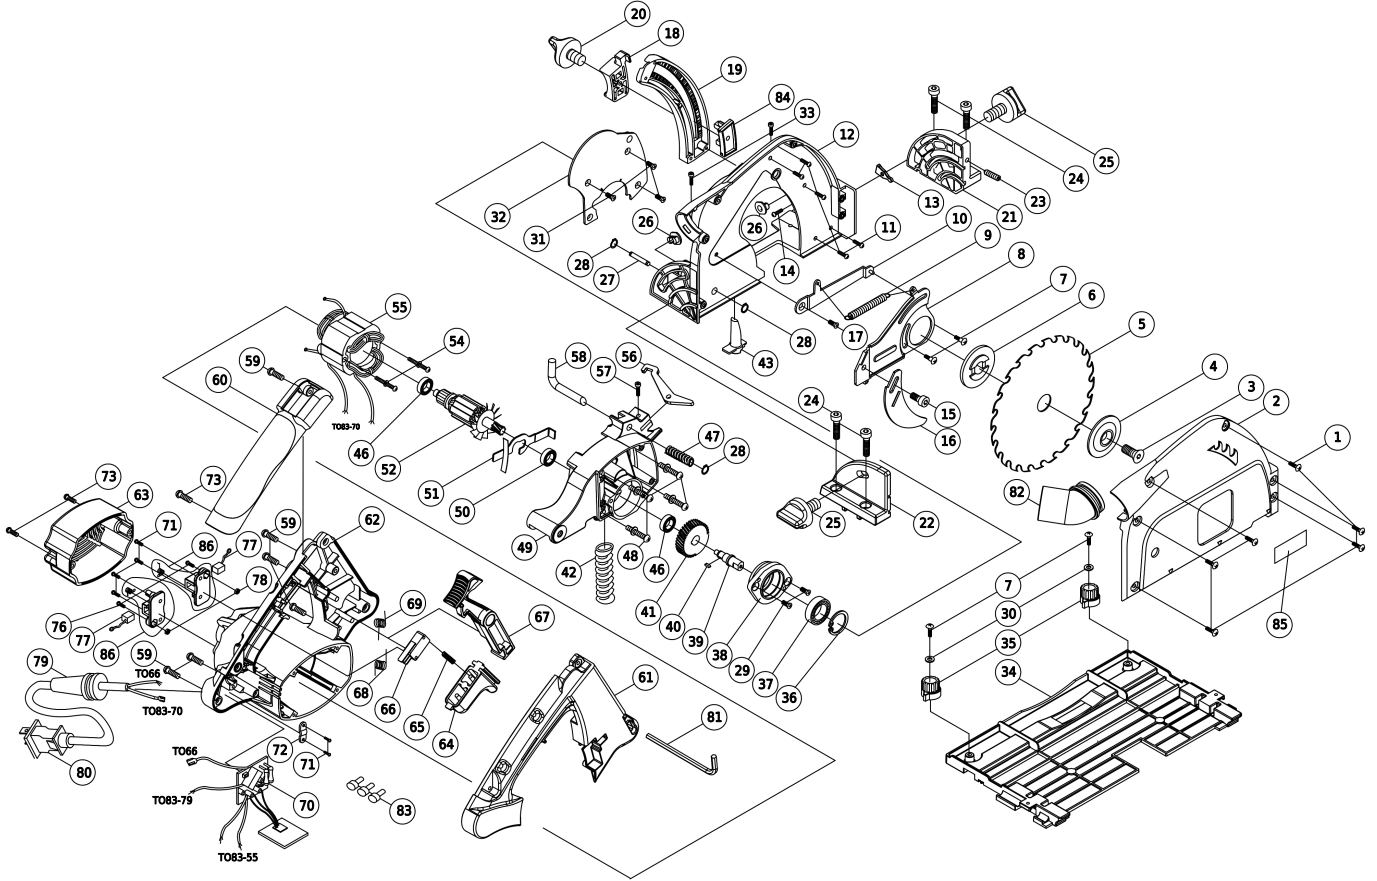

Technical information
Explosion drawing and parts list

SRI174T (7400300) SRI174T PLUNGE-CUT SAW | Version B (From serial number 2755)

Technical information
Explosion drawing and parts list

SRI174T (7400300) SRI174T PLUNGE-CUT SAW | Version B (From serial number 2755)

Technical information
Explosion drawing and parts list

SRI174T (7400300) SRI174T PLUNGE-CUT SAW | Version B (From serial number 2755)

| | | | |
|----|---------|----------------------------------|---|
| 51 | 7423588 | LOCK LEVER | 1 |
| 52 | 7451205 | ARMATURE ASS'Y 230 V. | 1 |
| 54 | 7470071 | SCREW D.5X60 | 2 |
| 55 | 7455194 | STATOR 230 V. | 1 |
| 56 | 7423589 | LOCK LEVER | 1 |
| 57 | 1675039 | HEX. SOCKET HD. CAP SCREW M.5X15 | 1 |
| 58 | 7421430 | LOCK LEVER | 1 |
| 59 | 2079001 | SCREW D.4x20 (TX) | 8 |
| 60 | 7402642 | MAIN HANDLE | 1 |
| 61 | 7402640 | HANDLE COVER | 1 |
| 62 | 7402641 | HOUSING | 1 |
| 63 | 7402643 | REAR COVER | 1 |
| 64 | 7402644 | TRIGGER | 1 |
| 65 | 7426193 | SPRING | 1 |
| 66 | 7415062 | SWITCH | 1 |
| 67 | 7402645 | SAFETY BUTTON | 1 |
| 68 | 7426190 | SPRING | 1 |
| 69 | 7426191 | SPRING | 1 |
| 70 | 7445814 | ELECTRONIC CIRCUIT ASS'Y | 1 |
| 71 | 7470070 | SCREW D.4X12 | 6 |
| 72 | 7402646 | BRACKET | 1 |
| 73 | 7470068 | SCREW D.4X25 | 5 |
| 76 | 3472033 | SCREW M.4X12 | 2 |
| 77 | 7417044 | CARBON BRUSHES SET | 1 |
| 78 | 2385005 | HEX. NUT M.4 | 2 |
| 79 | 7404260 | SLEEVE | 1 |
| 80 | 7445815 | CORD ASS'Y | 1 |
| 81 | 6699025 | HEXAGON BAR WRENCH 5 mm | 1 |
| 82 | 7402638 | NOZZLE | 1 |
| 83 | 7468347 | WIRE CONNECTOR | 3 |
| 84 | 7402637 | DEPTH STOPPER | 1 |
| 85 | 7419489 | LABEL | 1 |
| 86 | 7446345 | BRUSH HOLDER + SPRING ASS'Y | 2 |