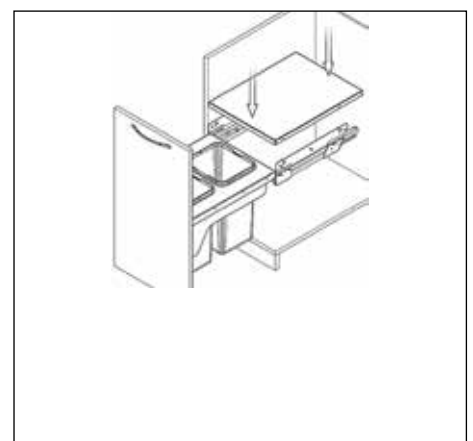

## 77 Litres Waste Bin - 900mm

77 litres

- To fit a 900mm cabinet
- 4 x 16L, 1 x 12L & 1 x 1L bins
- Grey Finish
- Soft Close

MACHINERY - MATERIALS - COMPONENTS - ADHESIVES - FOILS - PANELS - DOORS

**NEY Ltd (Head Office)**