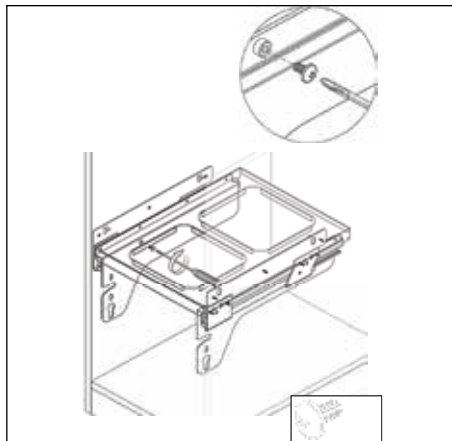

### Contents:

- Assembly of the bins to the Cabinets 2
- 77 Litre Waste Bin - 900mm 3

## 77 Litres Waste Bin - 900mm

77 litres

- To fit a 900mm cabinet
- 4 x 16L, 1 x 12L & 1 x 1L bins
- Grey Finish
- Soft Close

MACHINERY - MATERIALS - COMPONENTS - ADHESIVES - FOILS - PANELS - DOORS

**NEY Ltd (Head Office)**