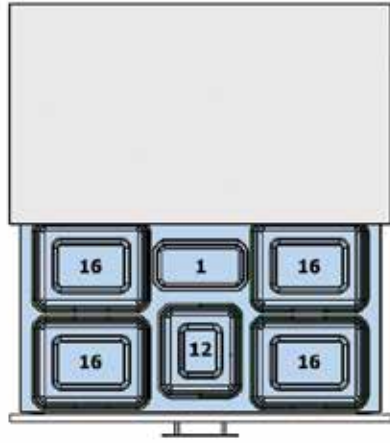

### Contents:

- Assembly of the bins to the Cabinets 2
- 77 Litre Waste Bin - 900mm 3

## Assembly of the Bins to the Cabinets

## 77 Litres Waste Bin - 900mm

77 litres

- To fit a 900mm cabinet
- 4 x 16L, 1 x 12L & 1 x 1L bins
- Grey Finish
- Soft Close

MACHINERY - MATERIALS - COMPONENTS - ADHESIVES - FOILS - PANELS - DOORS

**NEY Ltd (Head Office)**