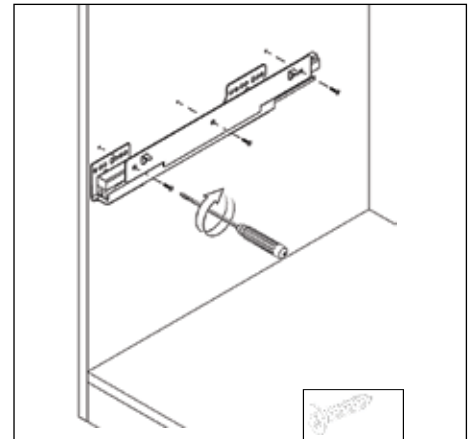

## 77 Litres Waste Bin - 900mm

77 litres

- To fit a 900mm cabinet
- 4 x 16L, 1 x 12L & 1 x 1L bins
- Grey Finish
- Soft Close

MACHINERY - MATERIALS - COMPONENTS - ADHESIVES - FOILS - PANELS - DOORS

**NEY Ltd (Head Office)**