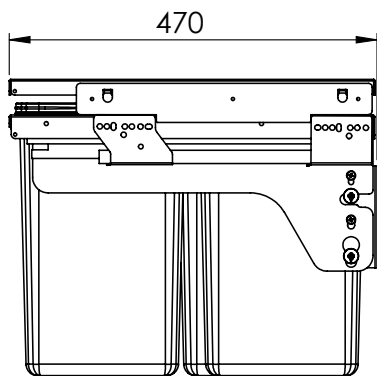

### Contents:

- Assembly of the bins to the Cabinets 2
- 77 Litre Waste Bin - 900mm 3

## 77 Litres Waste Bin - 900mm

77 litres

- To fit a 900mm cabinet
- 4 x 16L, 1 x 12L & 1 x 1L bins
- Grey Finish
- Soft Close

MACHINERY - MATERIALS - COMPONENTS - ADHESIVES - FOILS - PANELS - DOORS

**NEY Ltd (Head Office)**