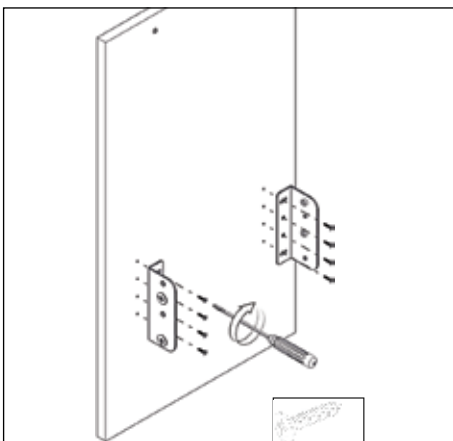

## 77 Litres Waste Bin - 900mm

77 litres

- To fit a 900mm cabinet
- 4 x 16L, 1 x 12L & 1 x 1L bins
- Grey Finish
- Soft Close

MACHINERY - MATERIALS - COMPONENTS - ADHESIVES - FOILS - PANELS - DOORS

**NEY Ltd (Head Office)**