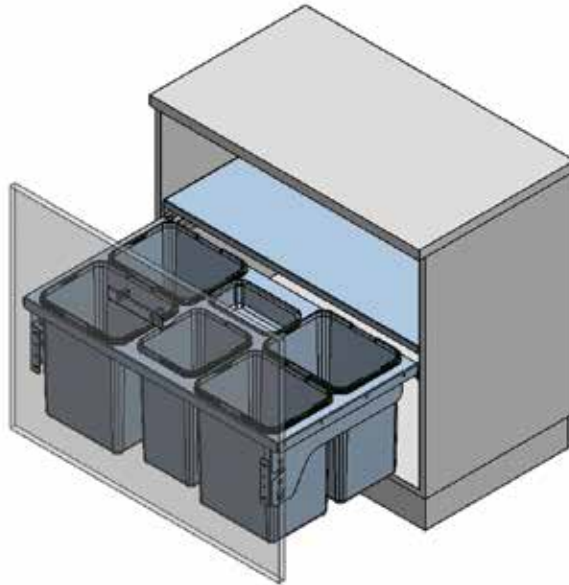

### Contents:

- Assembly of the bins to the Cabinets 2
- 77 Litre Waste Bin - 900mm 3

## Assembly of the Bins to the Cabinets

## 77 Litres Waste Bin - 900mm

77 litres

- To fit a 900mm cabinet
- 4 x 16L, 1 x 12L & 1 x 1L bins
- Grey Finish
- Soft Close

MACHINERY - MATERIALS - COMPONENTS - ADHESIVES - FOILS - PANELS - DOORS

**NEY Ltd (Head Office)**