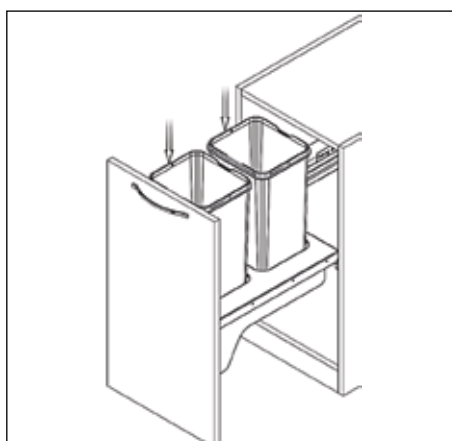

### Contents:

- Assembly of the bins to the Cabinets 2
- 77 Litre Waste Bin - 900mm 3

## 77 Litres Waste Bin - 900mm

77 litres

- To fit a 900mm cabinet
- 4 x 16L, 1 x 12L & 1 x 1L bins
- Grey Finish
- Soft Close

MACHINERY - MATERIALS - COMPONENTS - ADHESIVES - FOILS - PANELS - DOORS

**NEY Ltd (Head Office)**