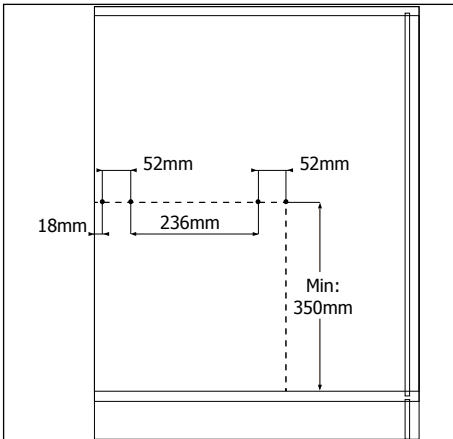

### Contents:

- Assembly of the bins to the Cabinets 2
- 77 Litre Waste Bin - 900mm 3

## 77 Litres Waste Bin - 900mm

77 litres

- To fit a 900mm cabinet
- 4 x 16L, 1 x 12L & 1 x 1L bins
- Grey Finish
- Soft Close

MACHINERY - MATERIALS - COMPONENTS - ADHESIVES - FOILS - PANELS - DOORS

**NEY Ltd (Head Office)**