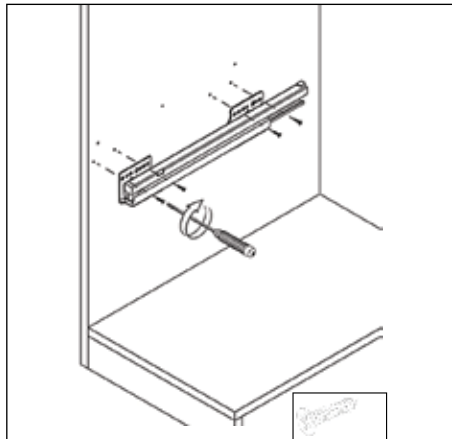

## 77 Litres Waste Bin - 900mm

77 litres

- To fit a 900mm cabinet
- 4 x 16L, 1 x 12L & 1 x 1L bins
- Grey Finish
- Soft Close

MACHINERY - MATERIALS - COMPONENTS - ADHESIVES - FOILS - PANELS - DOORS

**NEY Ltd (Head Office)**