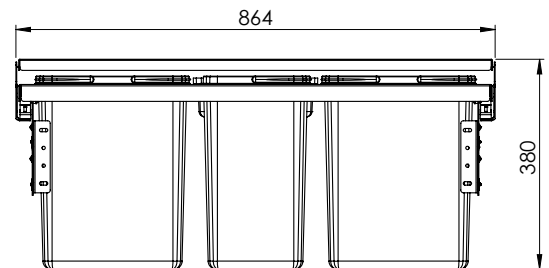

### Contents:

- Assembly of the bins to the Cabinets 2
- 77 Litre Waste Bin - 900mm 3

## 77 Litres Waste Bin - 900mm

77 litres

- To fit a 900mm cabinet
- 4 x 16L, 1 x 12L & 1 x 1L bins
- Grey Finish
- Soft Close

MACHINERY - MATERIALS - COMPONENTS - ADHESIVES - FOILS - PANELS - DOORS

**NEY Ltd (Head Office)**