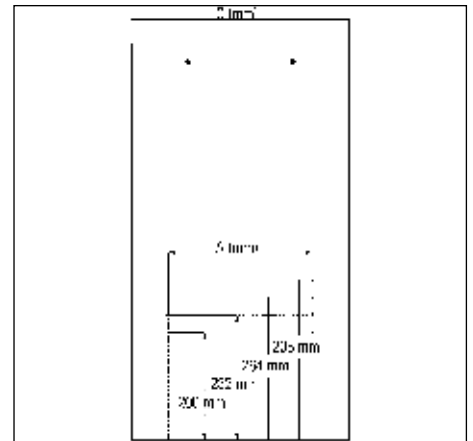

### Contents:

- Assembly of the bins to the Cabinets 2
- 77 Litre Waste Bin - 900mm 3

## 77 Litres Waste Bin - 900mm

77 litres

- To fit a 900mm cabinet
- 4 x 16L, 1 x 12L & 1 x 1L bins
- Grey Finish
- Soft Close

MACHINERY - MATERIALS - COMPONENTS - ADHESIVES - FOILS - PANELS - DOORS

**NEY Ltd (Head Office)**