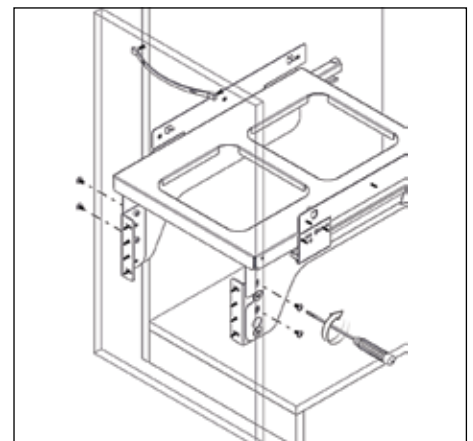

### Contents:

- Assembly of the bins to the Cabinets 2
- 77 Litre Waste Bin - 900mm 3

## 77 Litres Waste Bin - 900mm

77 litres

- To fit a 900mm cabinet
- 4 x 16L, 1 x 12L & 1 x 1L bins
- Grey Finish
- Soft Close

MACHINERY - MATERIALS - COMPONENTS - ADHESIVES - FOILS - PANELS - DOORS

**NEY Ltd (Head Office)**