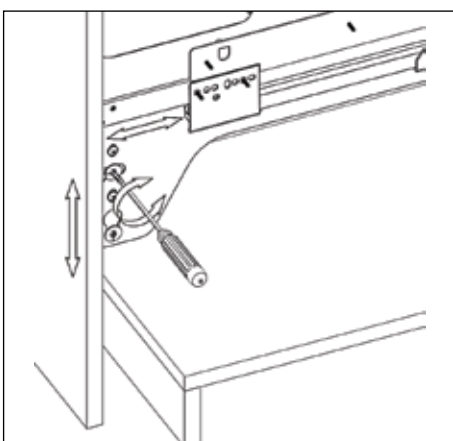

## 77 Litres Waste Bin - 900mm

77 litres

- To fit a 900mm cabinet
- 4 x 16L, 1 x 12L & 1 x 1L bins
- Grey Finish
- Soft Close

MACHINERY - MATERIALS - COMPONENTS - ADHESIVES - FOILS - PANELS - DOORS

**NEY Ltd (Head Office)**