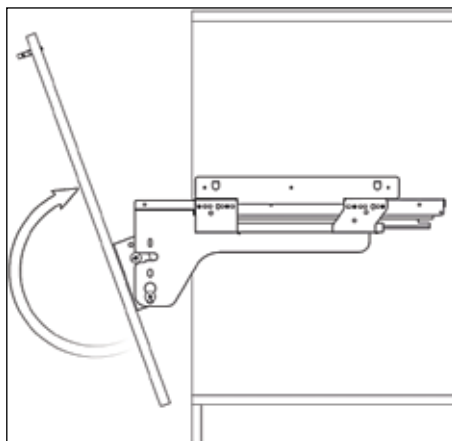

## 77 Litres Waste Bin - 900mm

77 litres

- To fit a 900mm cabinet
- 4 x 16L, 1 x 12L & 1 x 1L bins
- Grey Finish
- Soft Close

MACHINERY - MATERIALS - COMPONENTS - ADHESIVES - FOILS - PANELS - DOORS

**NEY Ltd (Head Office)**