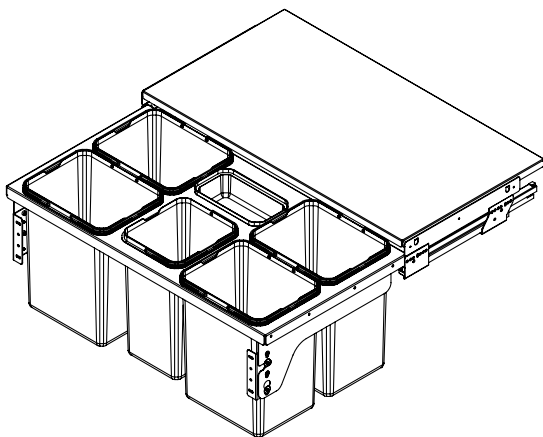

### Contents:

- Assembly of the bins to the Cabinets 2
- 77 Litre Waste Bin - 900mm 3

## Assembly of the Bins to the Cabinets

## 77 Litres Waste Bin - 900mm

77 litres

- To fit a 900mm cabinet
- 4 x 16L, 1 x 12L & 1 x 1L bins
- Grey Finish
- Soft Close

MACHINERY - MATERIALS - COMPONENTS - ADHESIVES - FOILS - PANELS - DOORS

**NEY Ltd (Head Office)**