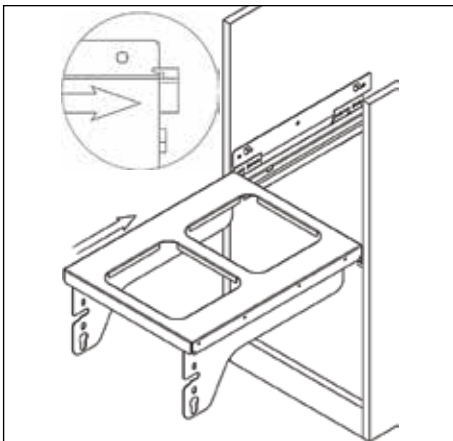

## 77 Litres Waste Bin - 900mm

77 litres

- To fit a 900mm cabinet
- 4 x 16L, 1 x 12L & 1 x 1L bins
- Grey Finish
- Soft Close

MACHINERY - MATERIALS - COMPONENTS - ADHESIVES - FOILS - PANELS - DOORS

**NEY Ltd (Head Office)**