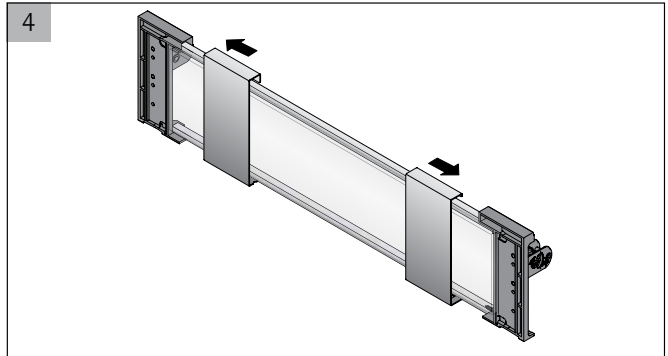

Installation Instructions