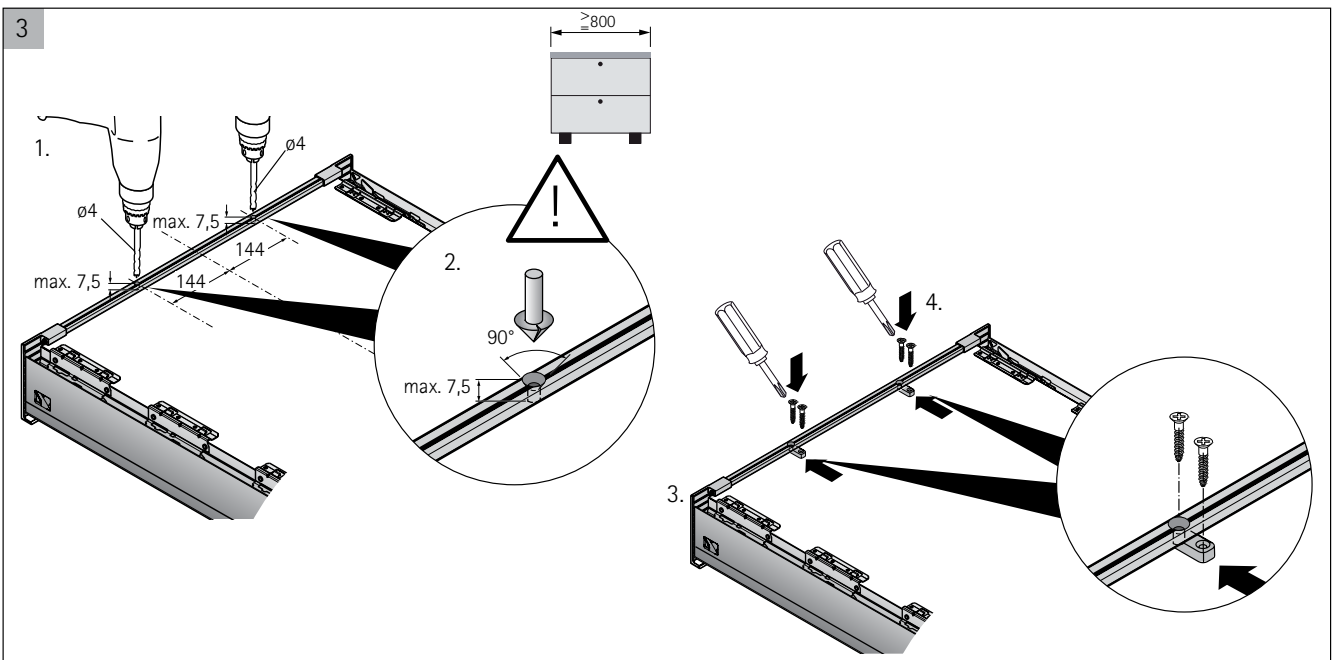

Installation Instructions