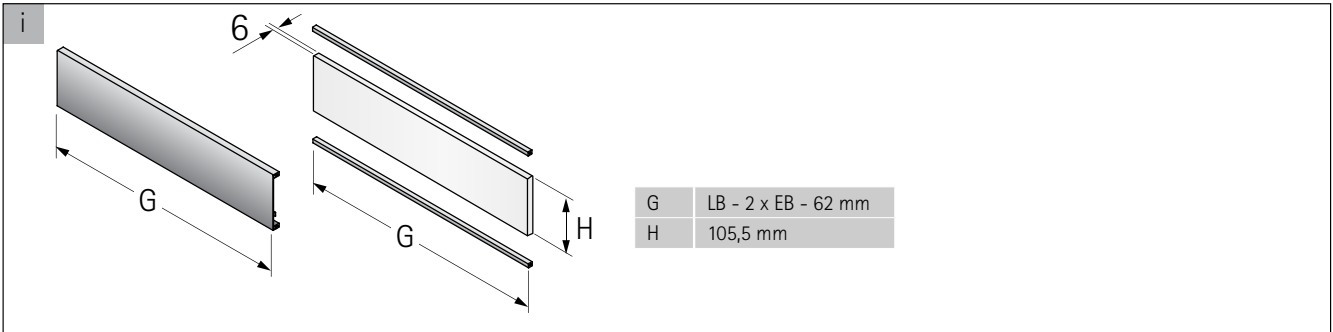

Installation Instructions