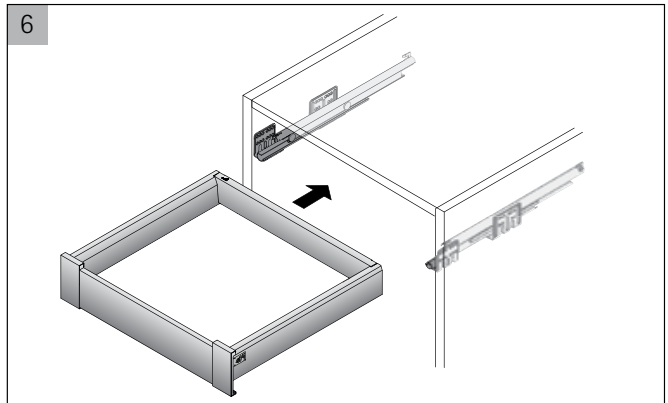

Installation Instructions