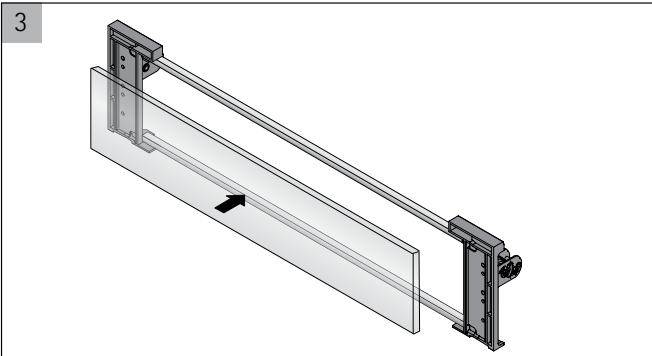

Installation Instructions