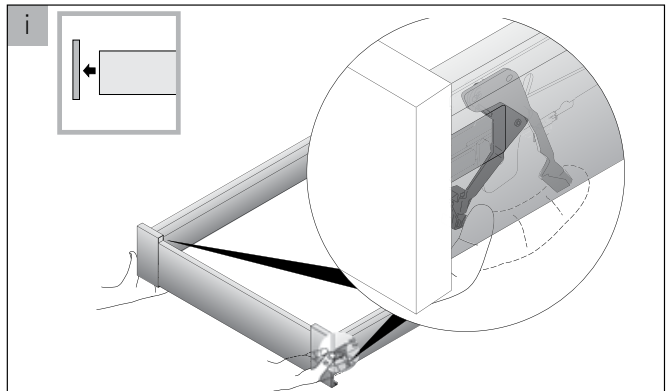

Installation Instructions