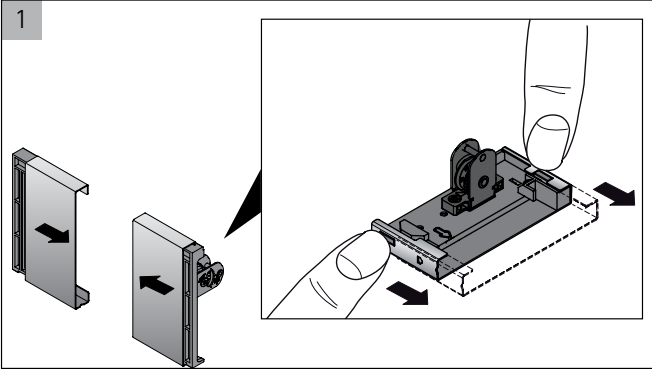

Installation Instructions