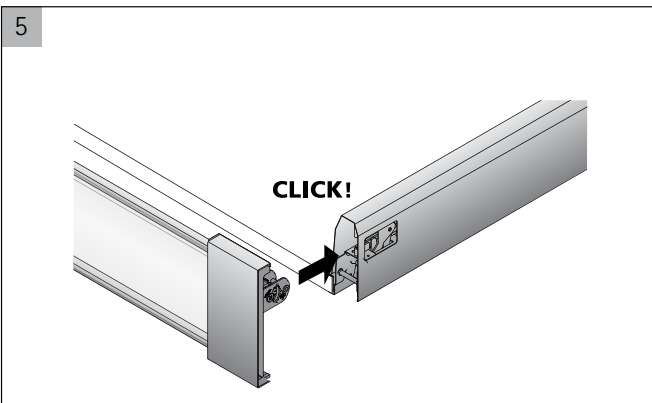

Installation Instructions