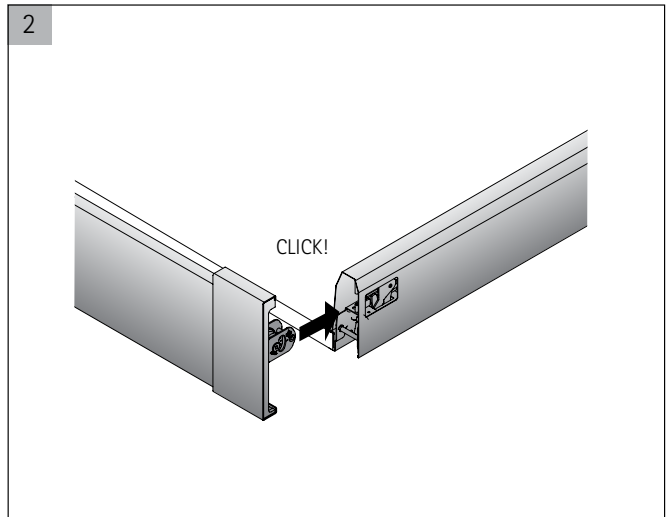

Installation Instructions