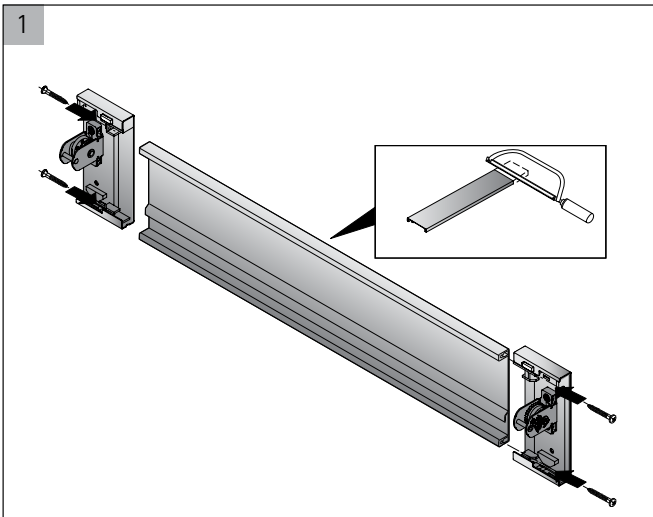

Installation Instructions