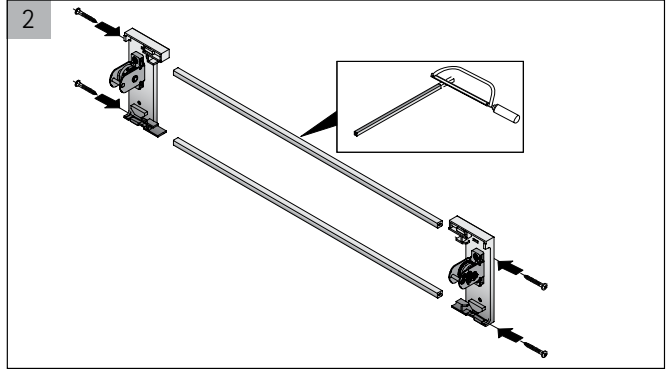

Installation Instructions