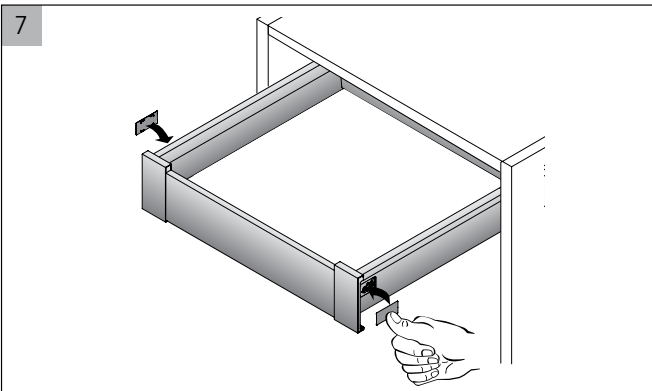

Installation Instructions