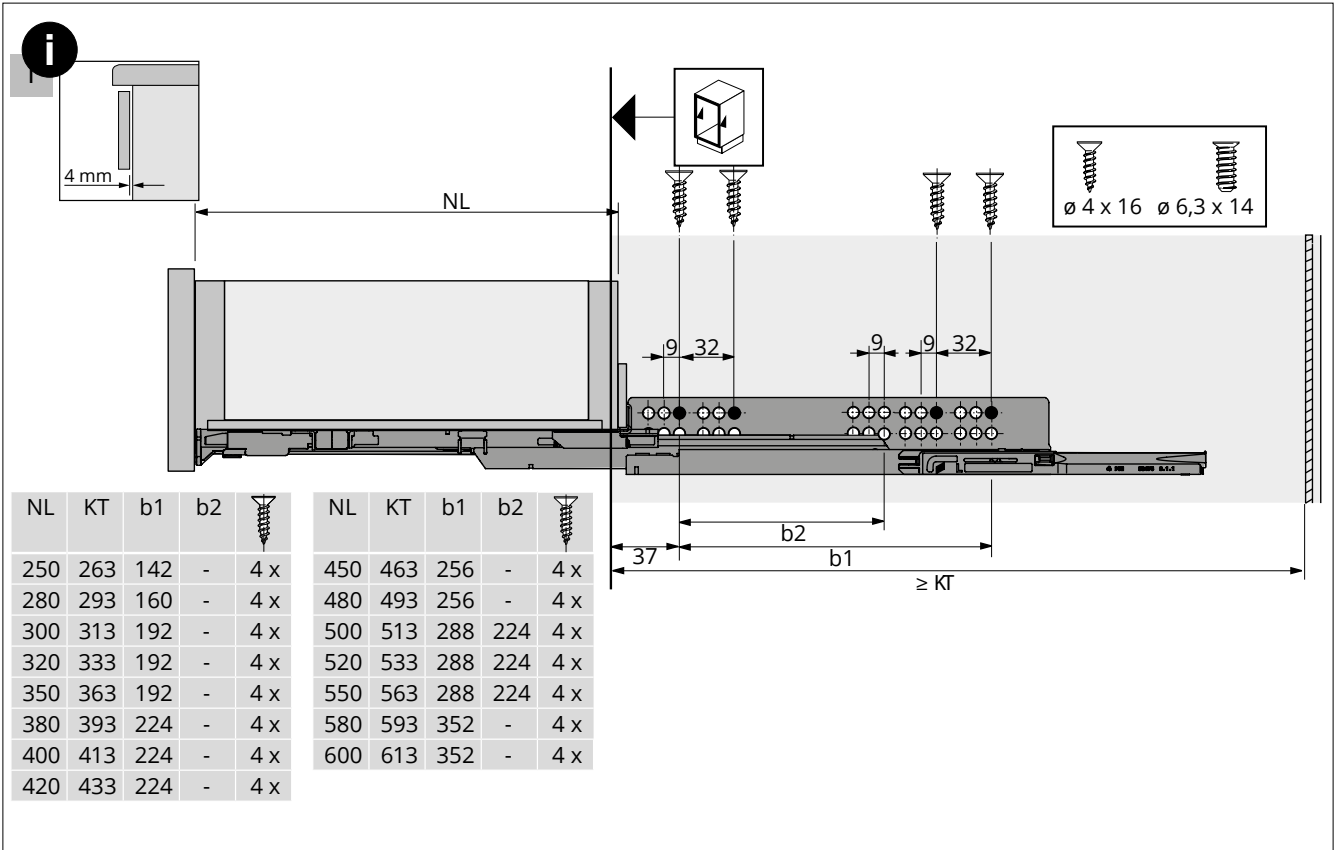

INSTALLING INSTRUCTIONS

For:

Catch and Tilt Adjustment Set

Quadro 4D V6 Push to Open

Contents:

- Installation Instructions 2
- Installation Instructions 3

Installation Instructions

Installation Instructions