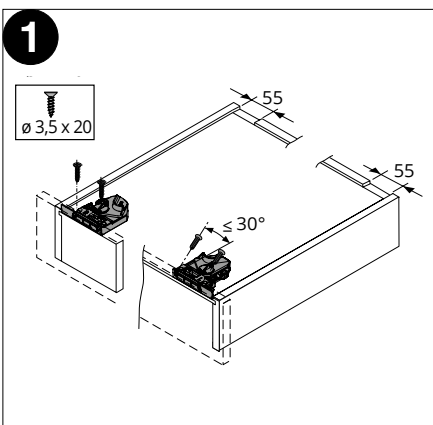

INSTALLING INSTRUCTIONS

For:

Catch and Tilt Adjustment Set

Quadro 4D V6 Push to Open

Contents:

- Installation Instructions 2
- Installation Instructions 3

Installation Instructions

Installation Instructions