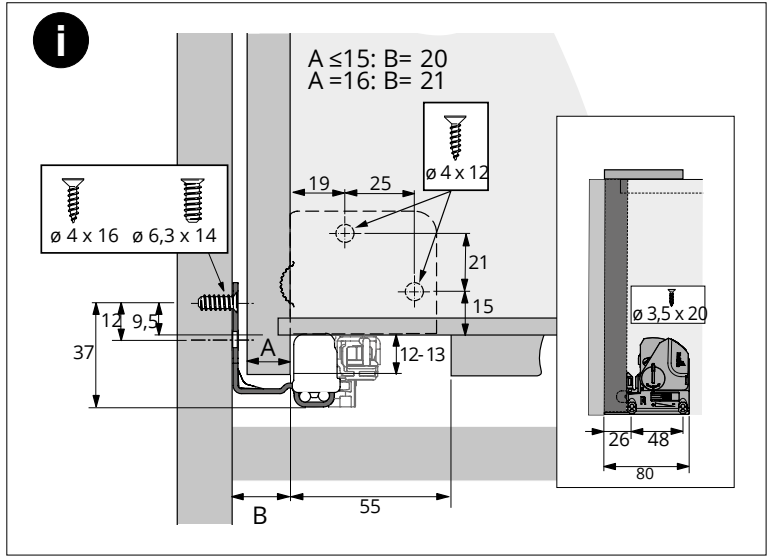

INSTALLING INSTRUCTIONS

For:

Catch and Tilt Adjustment Set

Quadro 4D V6 Push to Open

Contents:

- Installation Instructions 2
- Installation Instructions 3

Installation Instructions

Installation Instructions