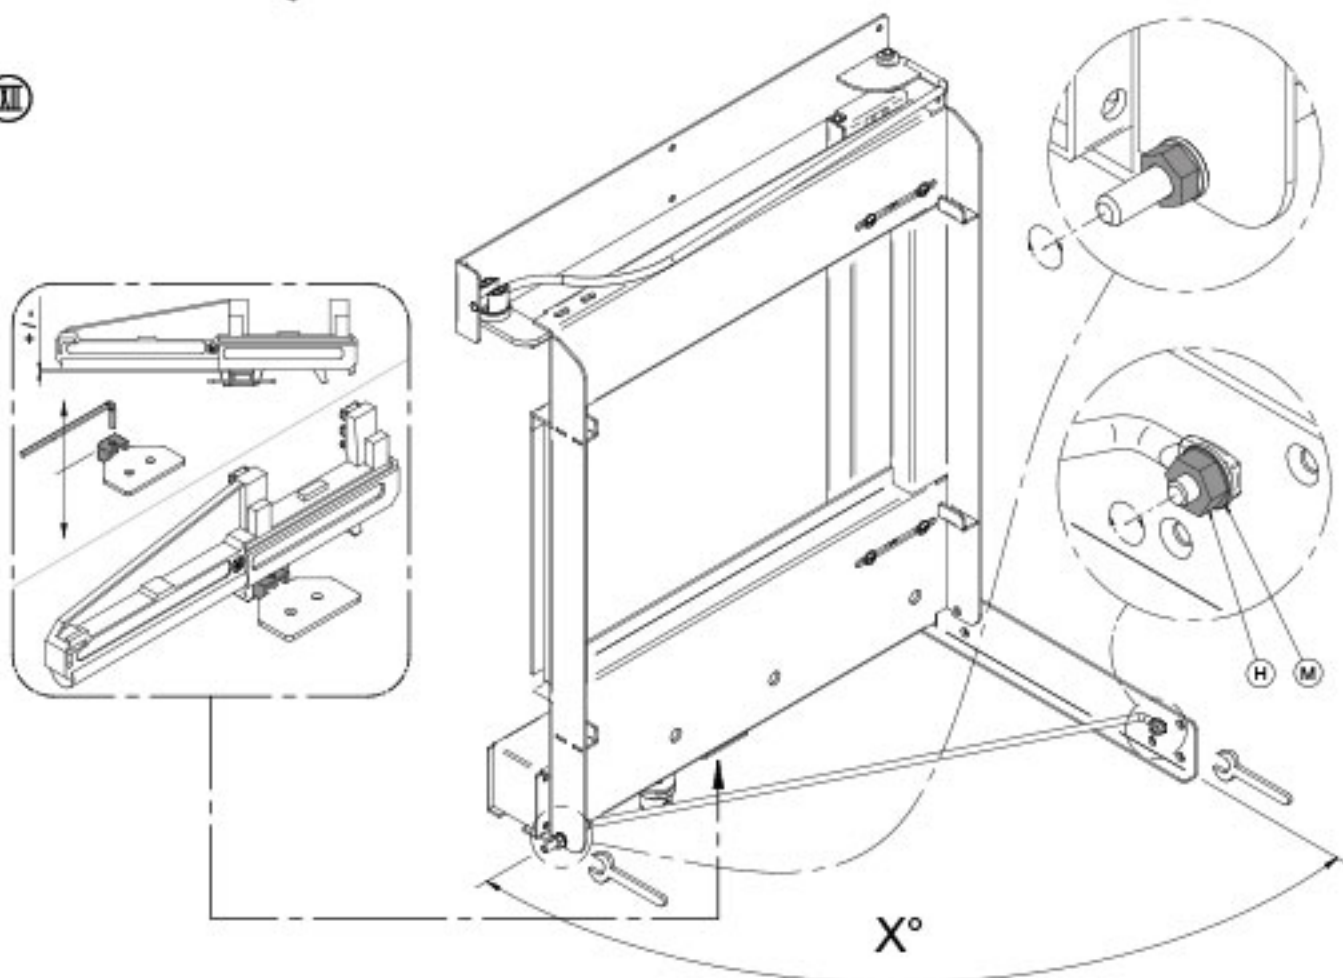

Assembly Instructions

II

III