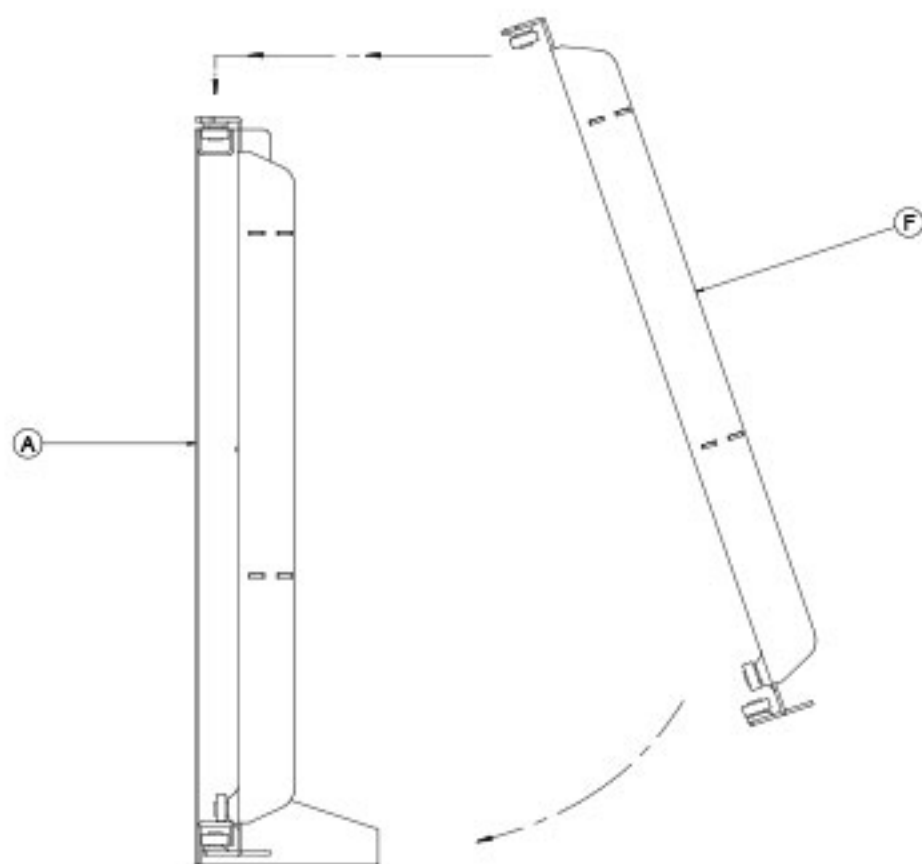

Assembly Instructions

XII

XIV