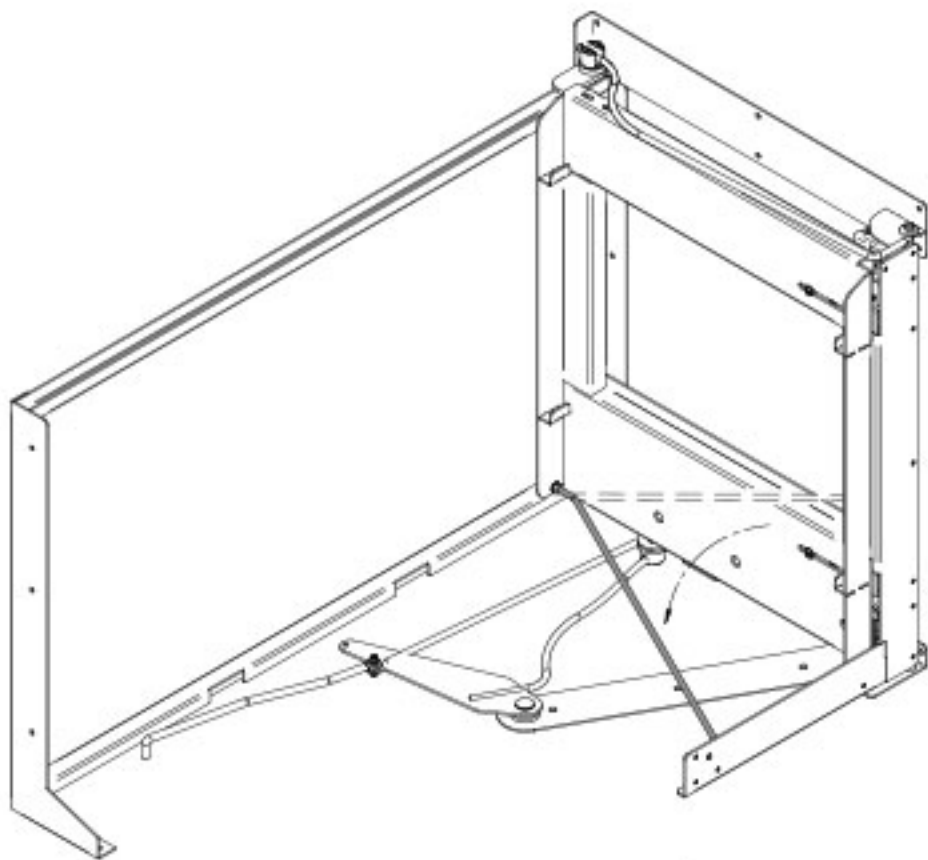

Assembly Instructions

II