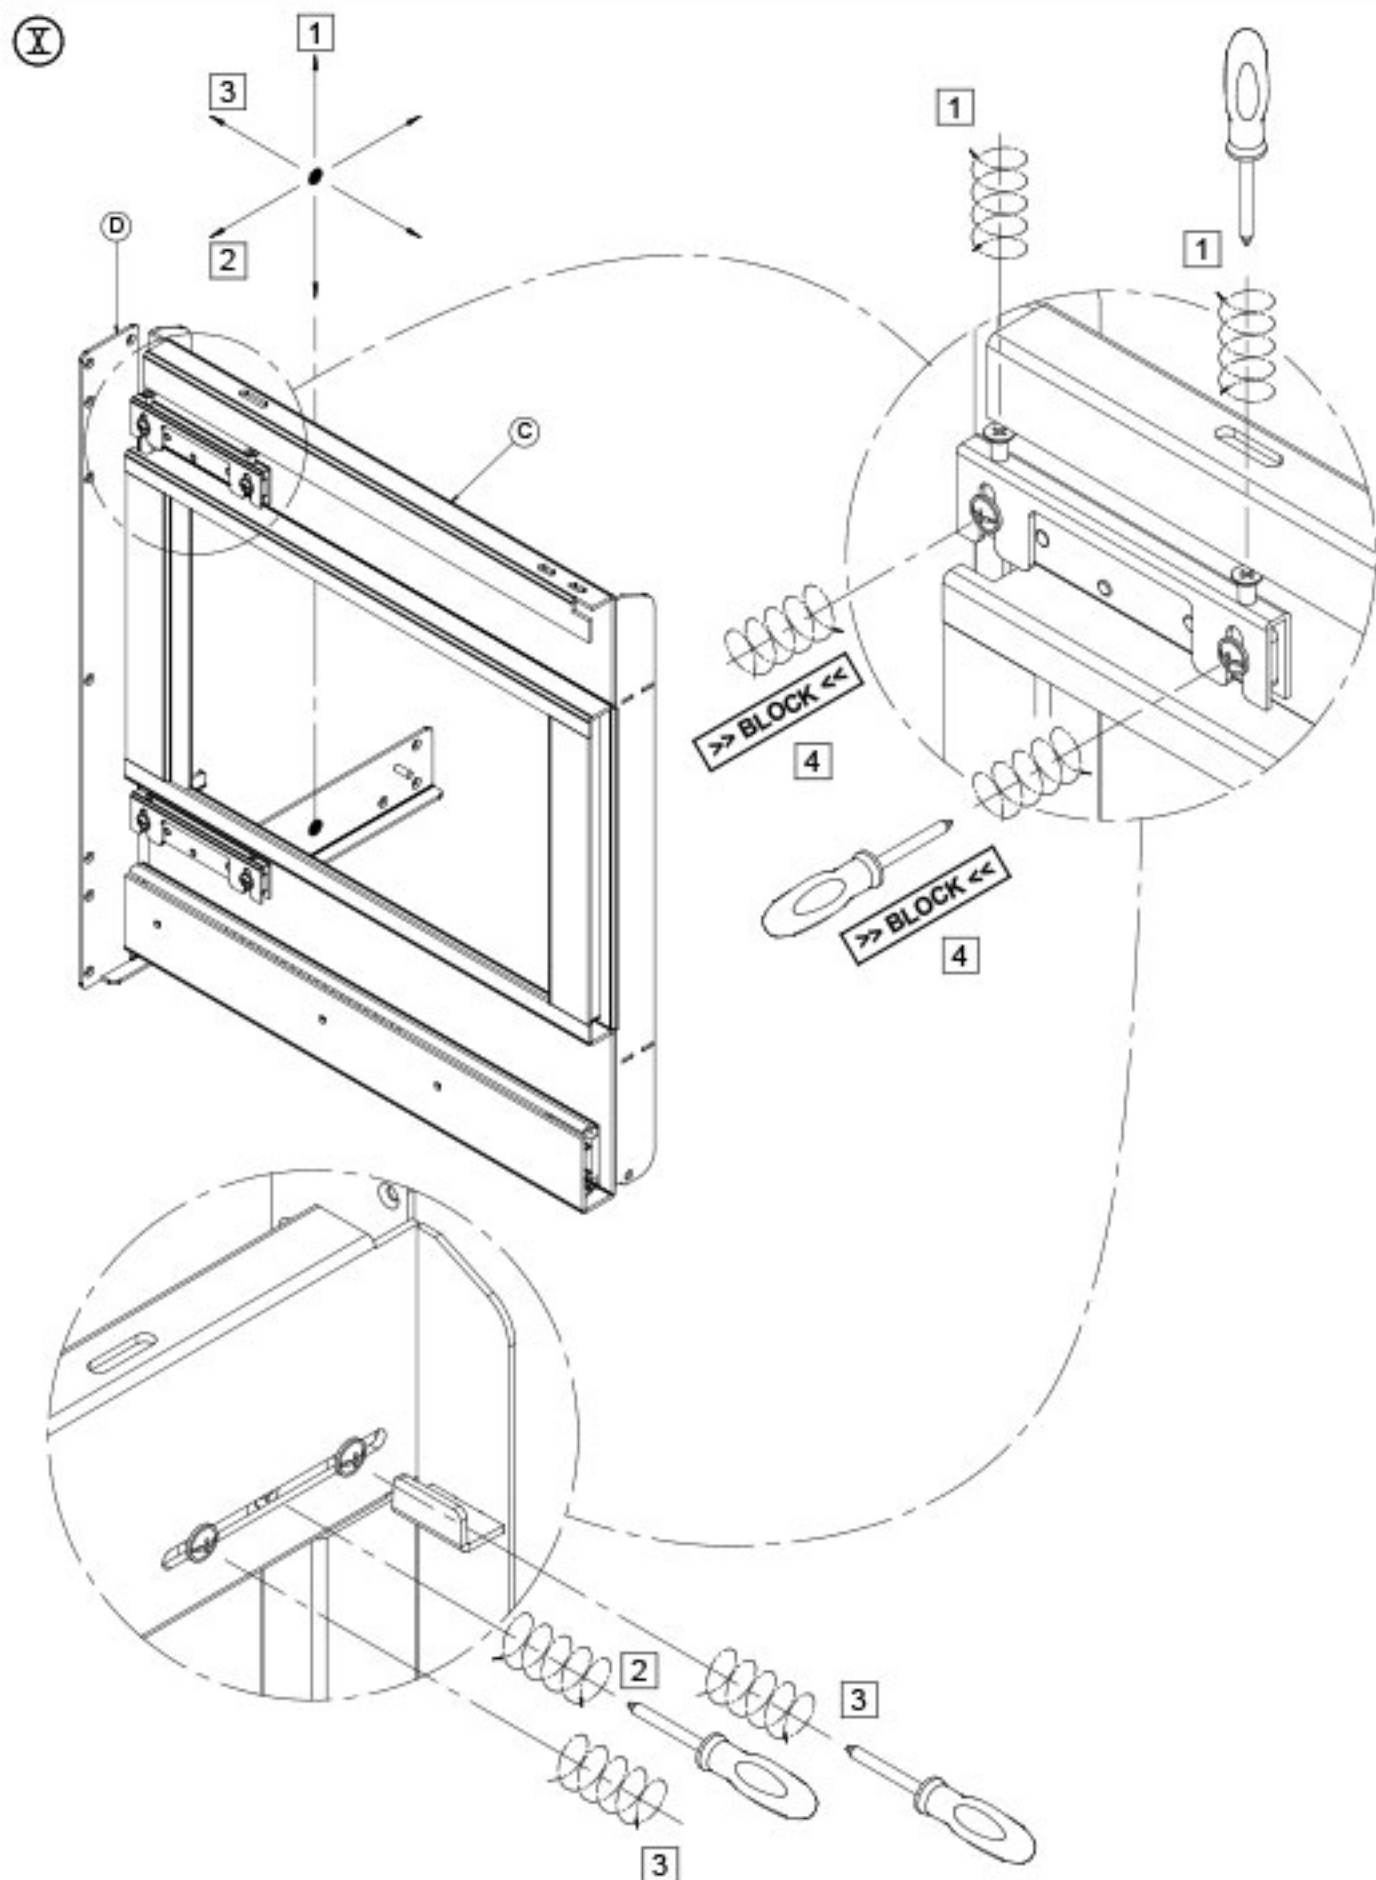

Assembly Instructions