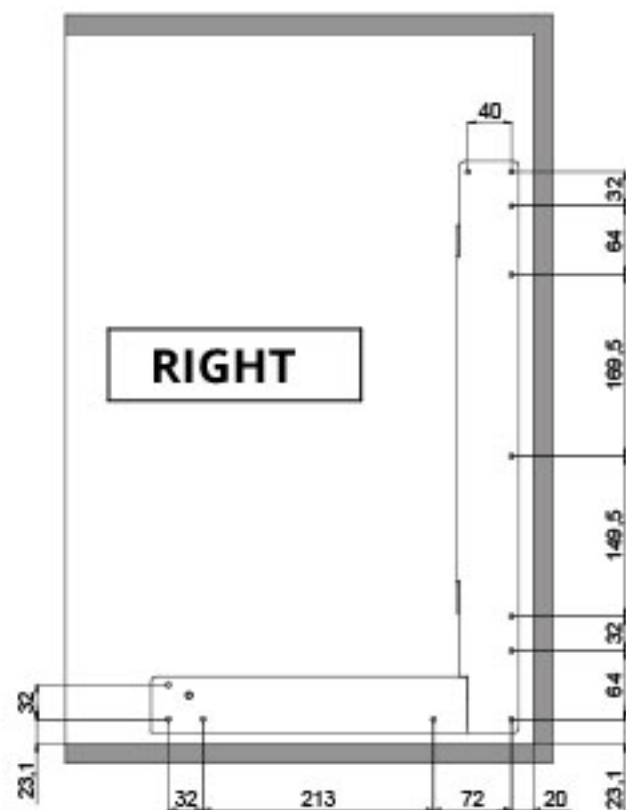

Assembly Instructions

XII