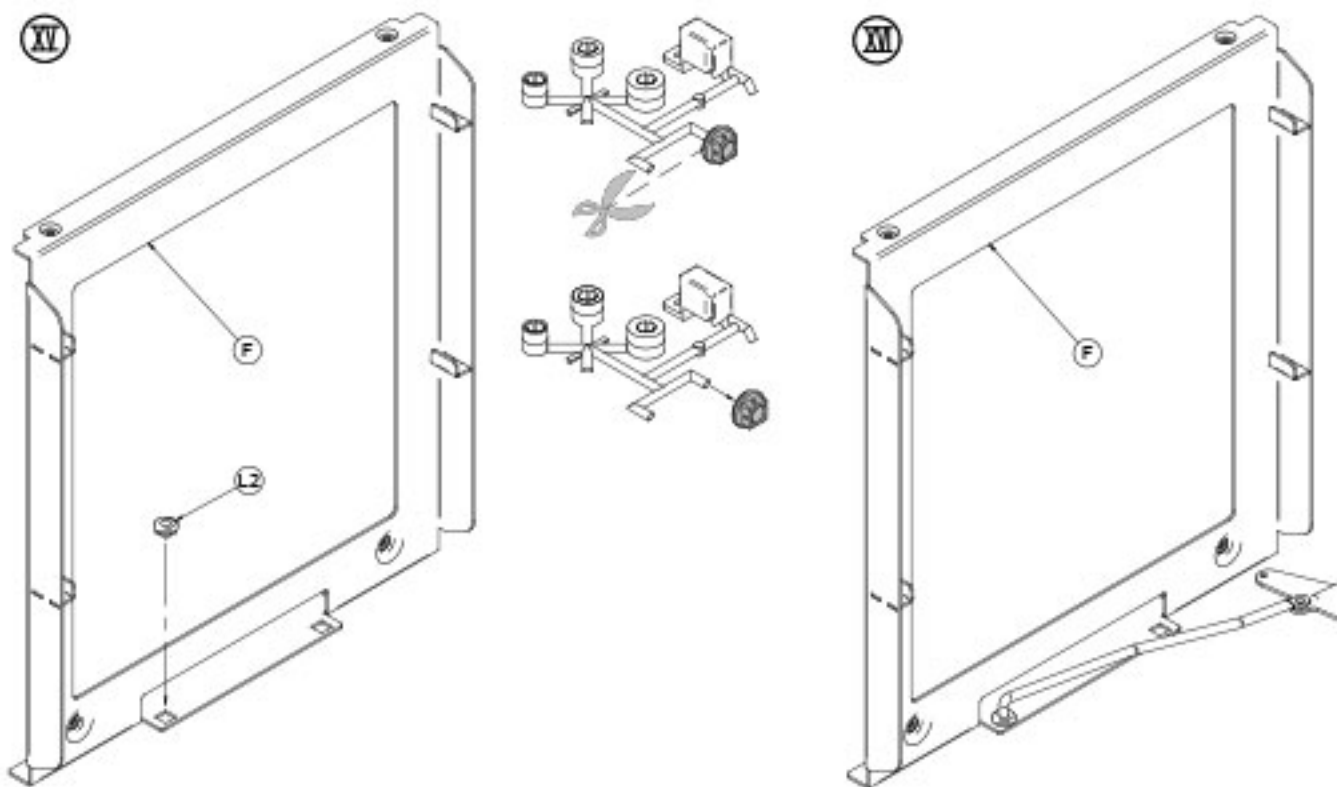

Assembly Instructions