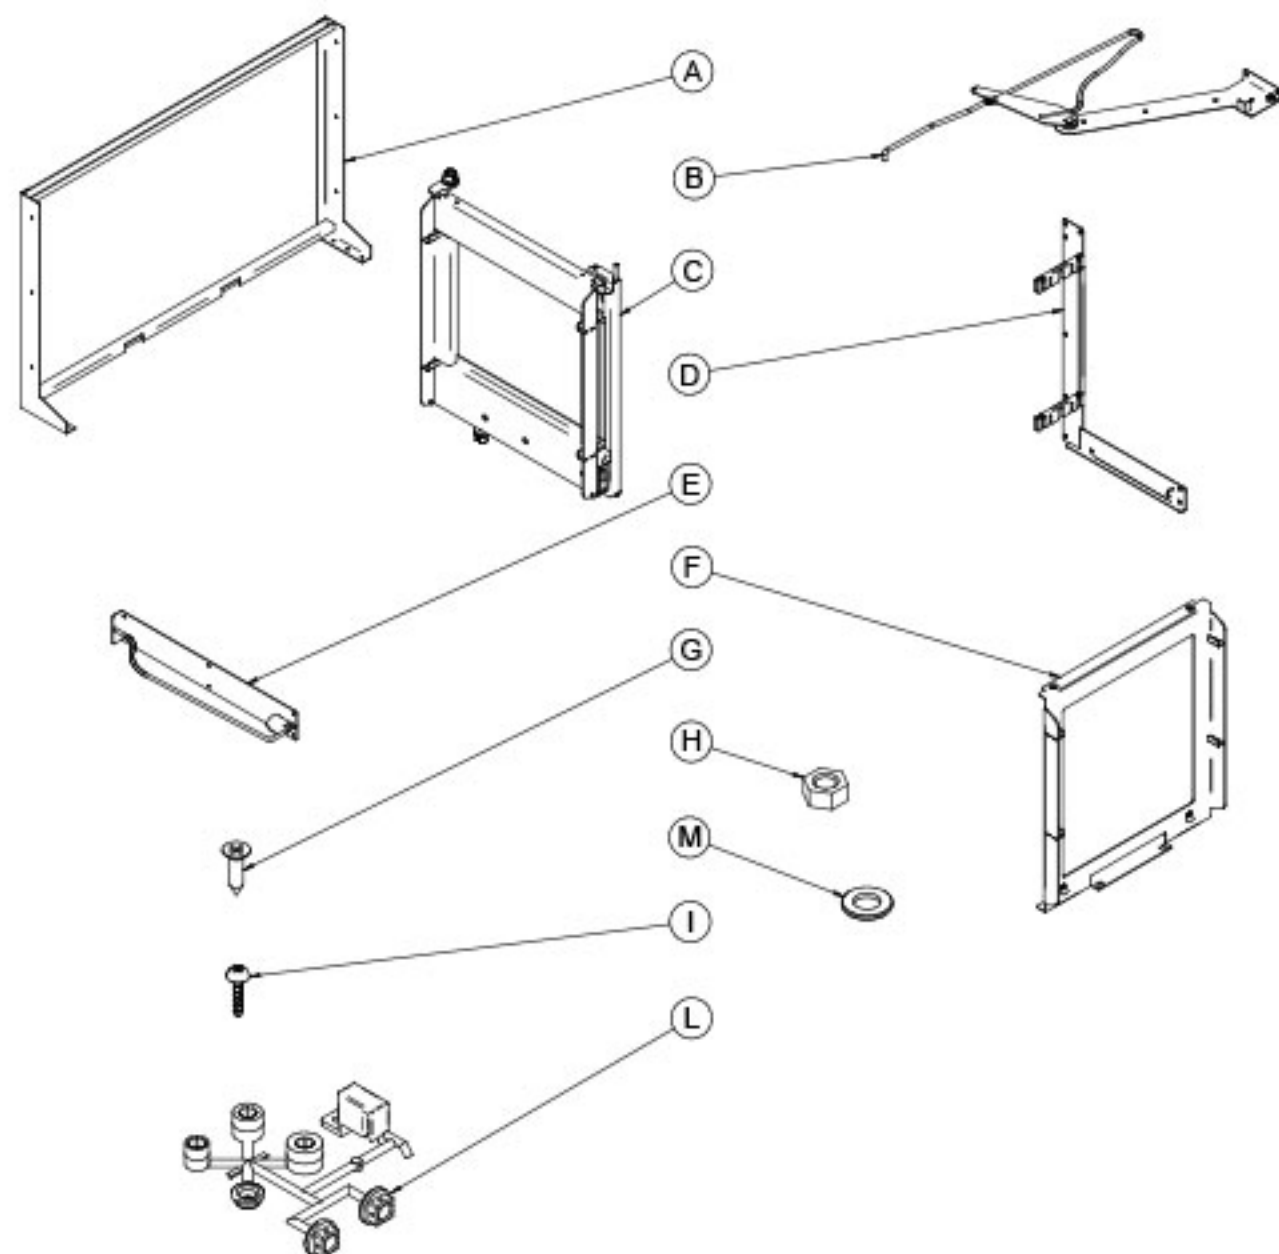

ASSEMBLY INFORMATION

for the

The logo for 'elite', consisting of the word 'elite' in white lowercase letters inside a green square.

Secret Corner

Contents:

- Part Identification 2
- Assembly Instructions 3 - 9

Part Identification

A x 1

B x 1

C x 1

D x 1

E x 1

F x 1

4 x 18

G x 18

M5

H x 1

4 x 18

I x 19

L x 1

Ø5

M x 1