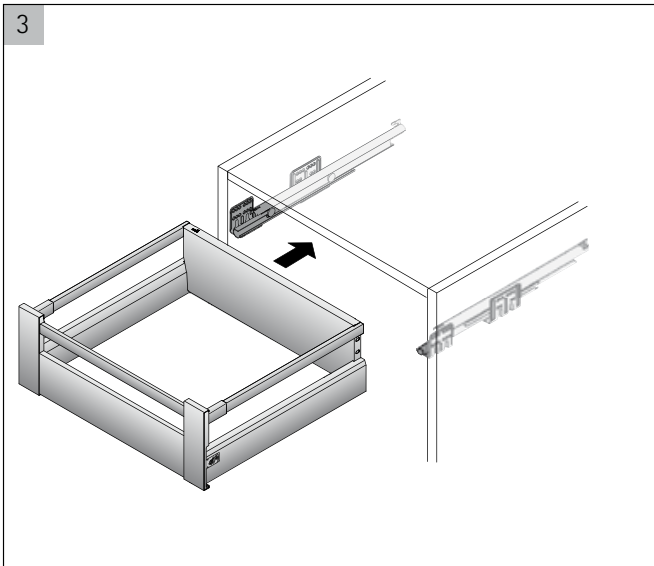

INSTALLING INSTRUCTIONS

For:

ArciTech Front Panel for Internal Pot and Pan Drawer - 186mm

Contents:

- Installation Instructions 2

Installation Instructions

MACHINERY - MATERIALS - COMPONENTS - ADHESIVES - FOILS - PANELS - DOORS