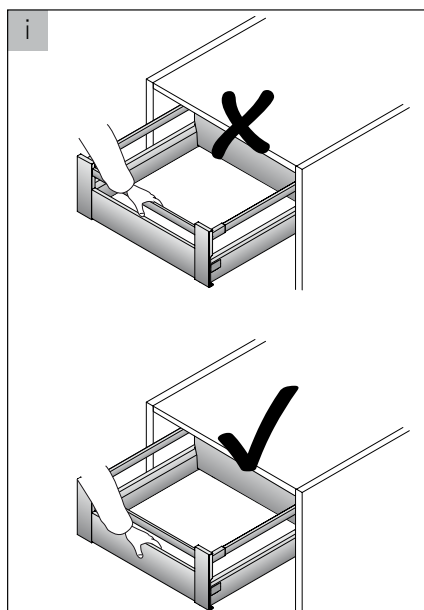

INSTALLING INSTRUCTIONS

For:

ArciTech Front Panel for Internal Pot and Pan Drawer - 186mm

Contents:

- Installation Instructions 2

Installation Instructions

MACHINERY - MATERIALS - COMPONENTS - ADHESIVES - FOILS - PANELS - DOORS