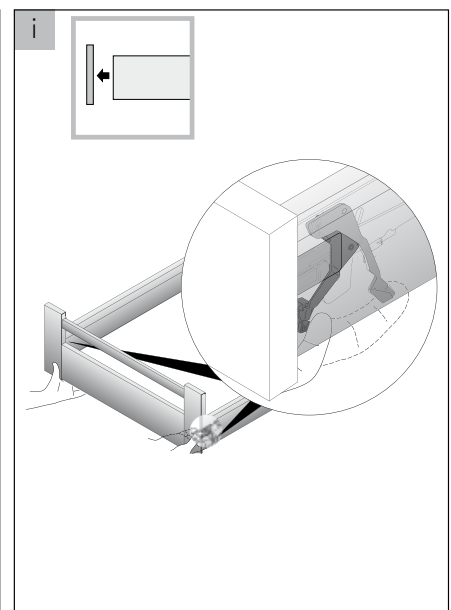

INSTALLING INSTRUCTIONS

For:

ArciTech Front Panel for Internal Pot and Pan Drawer - 186mm

Contents:

- Installation Instructions 2

Installation Instructions

MACHINERY - MATERIALS - COMPONENTS - ADHESIVES - FOILS - PANELS - DOORS