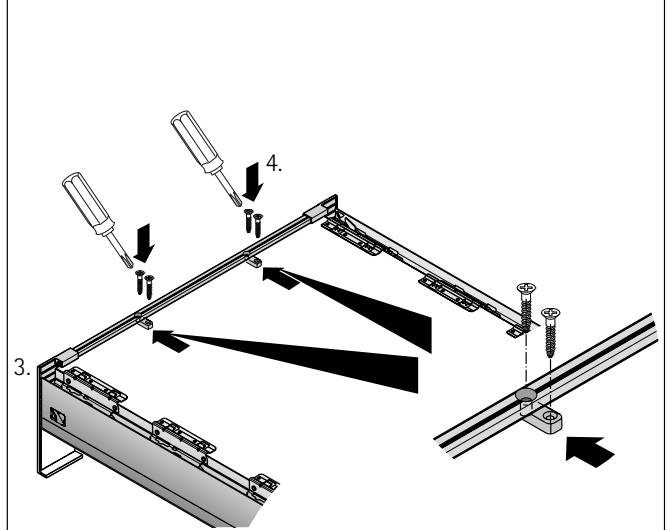

INSTALLING INSTRUCTIONS

For:

ArciTech Front Panel for Internal Pot and Pan Drawer - 186mm

Contents:

- Installation Instructions 2

Installation Instructions

MACHINERY - MATERIALS - COMPONENTS - ADHESIVES - FOILS - PANELS - DOORS