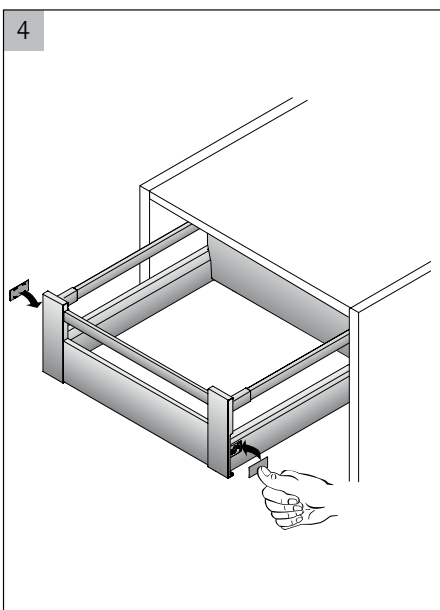

INSTALLING INSTRUCTIONS

For:

ArciTech Front Panel for Internal Pot and Pan Drawer - 186mm

Contents:

- Installation Instructions 2

Installation Instructions

MACHINERY - MATERIALS - COMPONENTS - ADHESIVES - FOILS - PANELS - DOORS