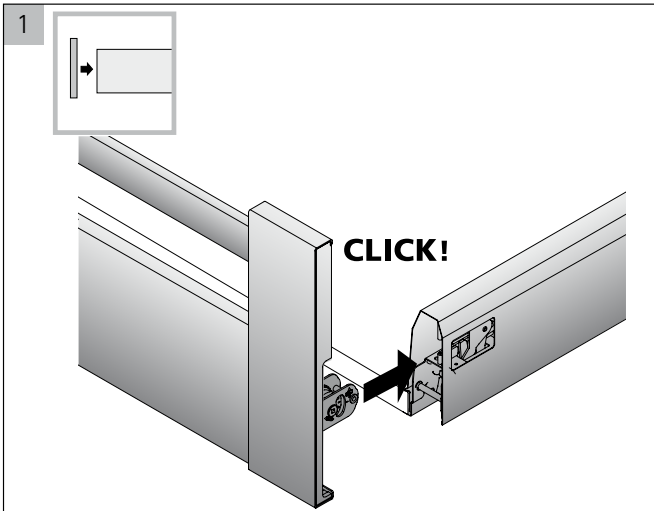

INSTALLING INSTRUCTIONS

For:

ArciTech Front Panel for Internal Pot and Pan Drawer - 186mm

Contents:

- Installation Instructions 2

Installation Instructions

MACHINERY - MATERIALS - COMPONENTS - ADHESIVES - FOILS - PANELS - DOORS