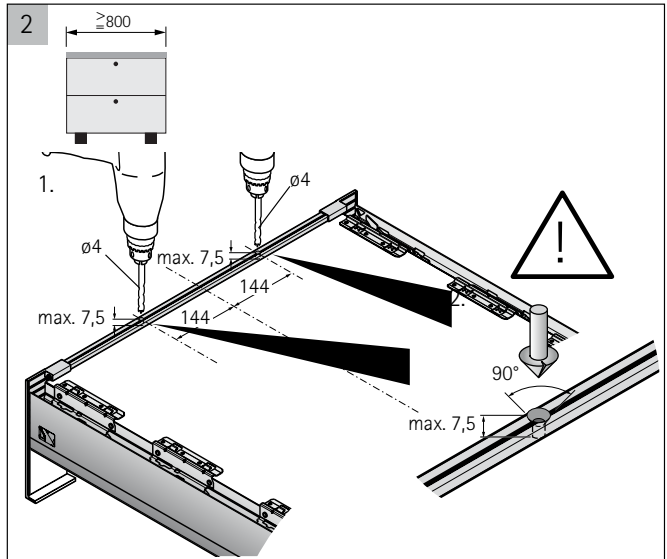

INSTALLING INSTRUCTIONS

For:

ArciTech Front Panel for Internal Pot and Pan Drawer - 186mm

Contents:

- Installation Instructions 2

Installation Instructions

MACHINERY - MATERIALS - COMPONENTS - ADHESIVES - FOILS - PANELS - DOORS