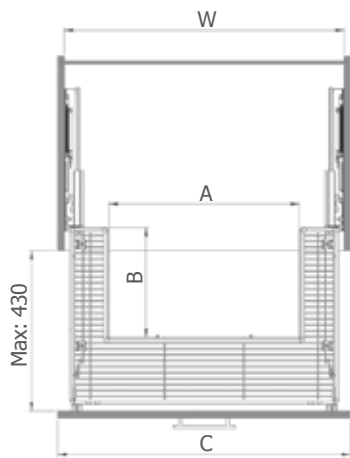

TECHNICAL INFORMATION

For:

The logo for 'eco', consisting of the lowercase letters 'eco' in white on a red rectangular background.

eco

Under-Sink Drawer Pull-Out

Contents:

- Technical Drawings and Specification Details 2

Under-Sink Drawer Pull Out

eco

Technical Drawing and Specification Details

| Internal Sizes W x D x H (mm) | A | B | C (mm) | Box | Volume CBM (m ³) | Weight kg. |
|-------------------------------|-----|-----|--------|-----|------------------------------|------------|
| 760 - 780 x 500 x 160 | 525 | 300 | 800 | 1 | 0.065 | 6.320 |
| 860 - 880 x 500 x 160 | 625 | 300 | 900 | 1 | 0.073 | 6.800 |