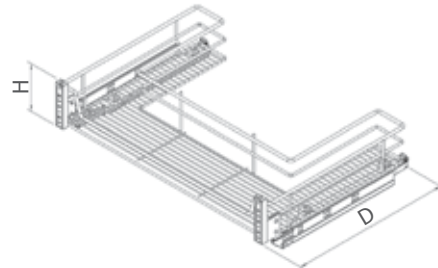

TECHNICAL INFORMATION

For:

The logo for 'eco', consisting of the lowercase letters 'eco' in white on a red rectangular background.

eco

Under-Sink Drawer Pull-Out

Contents:

- Technical Drawings and Specification Details 2

Under-Sink Drawer Pull Out

eco

Technical Drawing and Specification Details

| Internal Sizes W x D x H (mm) | A | B | C (mm) | Box | Volume CBM (m ³) | Weight kg. |
|-------------------------------|-----|-----|--------|-----|------------------------------|------------|
| 760 - 780 x 500 x 160 | 525 | 300 | 800 | 1 | 0.065 | 6.320 |
| 860 - 880 x 500 x 160 | 625 | 300 | 900 | 1 | 0.073 | 6.800 |