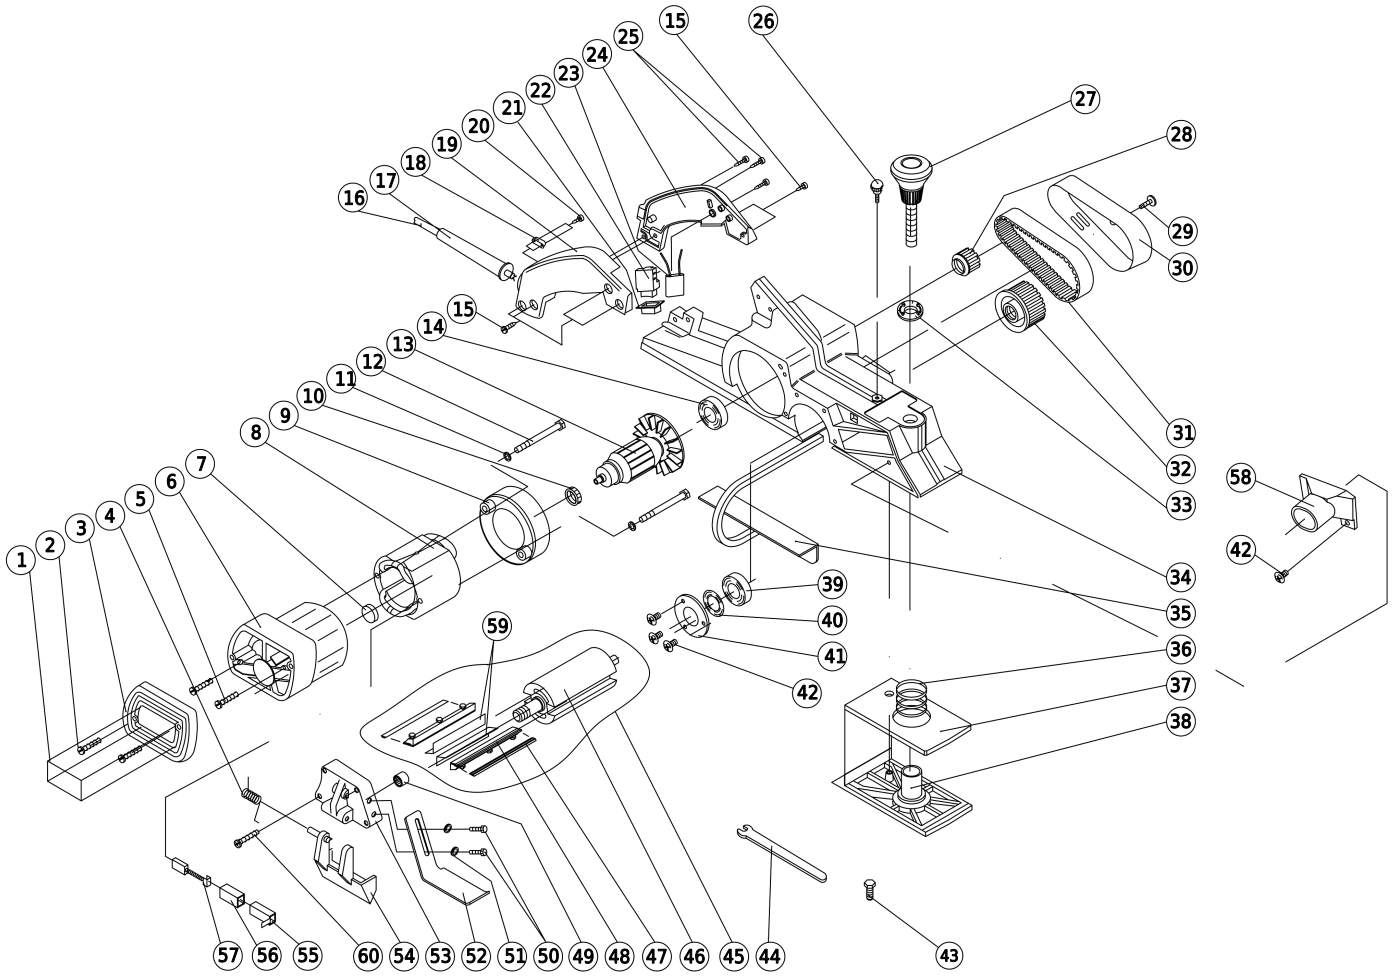

Technical information
Explosion drawing and parts list

CE24E (2400100) HAND PLANER CE24E | Version D (From serial number 7522)

Technical information
Explosion drawing and parts list

CE24E (2400100) HAND PLANER CE24E | Version D (From serial number 7522)

Technical information
Explosion drawing and parts list

CE24E (2400100) HAND PLANER CE24E | Version D (From serial number 7522)

46	2446179	BLADES HOLDER	1
47	3540118	SET 2 CARBIDE REVERS. BLADES	1
48	3599101	SET 2 REVERS. BLADE-HOLDERS	1
49	2011001	NEADLE BEARING HK 1010	1
50	2071002	HEX. HD. SCREW M.6X10	2
51	2080002	WASHER D.6.4X12.2X0.8	2
52	2023026	DEEP GUIDE	1
53	2006036	CUTTER BLOCK HOLDER	1
54	2402210	BLADES PROTECTOR	1
55	2318004	BRUSH HOLDER	2
56	2318005	BRUSH HOLDER INSULATOR	2
57	2417021	CARBON BRUSHES SET	1
58	2402101	VACUUM CLEANER CONNECTION	1
59	2023303	SUPPLEMENTARY PLATE	2
60	3678011	SCREW M.4X20 PH.	4