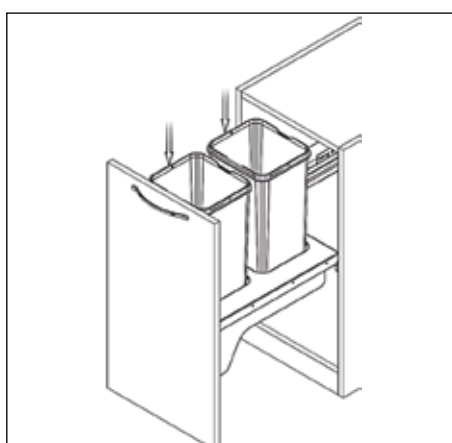

TECHNICAL INFORMATION

For:

Waste Bins

Contents:

- Assembly of the bins to the Cabinets 2
- 41 Litre Waste Bin - 600mm 3

Assembly of the Bins to the Cabinets

41 Litres Waste Bin - 600mm

41 litres

- To fit a 600mm cabinet
- 2 x 12L bins, 1 x 16L bins & 1 x 1L bins
- Grey Finish
- Soft Close

MACHINERY - MATERIALS - COMPONENTS - ADHESIVES - FOILS - PANELS - DOORS

NEY Ltd (Head Office)

Stonebridge Trading Estate
Sibree Road
Coventry
CV3 4FD