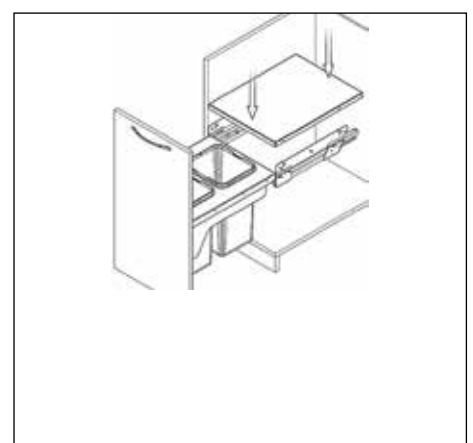

TECHNICAL INFORMATION

For:

Waste Bins

Contents:

- Assembly of the bins to the Cabinets 2
- 41 Litre Waste Bin - 600mm 3

Assembly of the Bins to the Cabinets

41 Litres Waste Bin - 600mm

41 litres

- To fit a 600mm cabinet
- 2 x 12L bins, 1 x 16L bins & 1 x 1L bins
- Grey Finish
- Soft Close

MACHINERY - MATERIALS - COMPONENTS - ADHESIVES - FOILS - PANELS - DOORS

NEY Ltd (Head Office)

Stonebridge Trading Estate
Sibree Road
Coventry
CV3 4FD