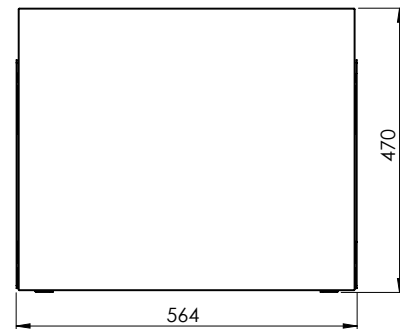

TECHNICAL INFORMATION

For:

Waste Bins

Contents:

- Assembly of the bins to the Cabinets 2
- 41 Litre Waste Bin - 600mm 3

Assembly of the Bins to the Cabinets

41 Litres Waste Bin - 600mm

41 litres

- To fit a 600mm cabinet
- 2 x 12L bins, 1 x 16L bins & 1 x 1L bins
- Grey Finish
- Soft Close

MACHINERY - MATERIALS - COMPONENTS - ADHESIVES - FOILS - PANELS - DOORS

NEY Ltd (Head Office)

Stonebridge Trading Estate
Sibree Road
Coventry
CV3 4FD