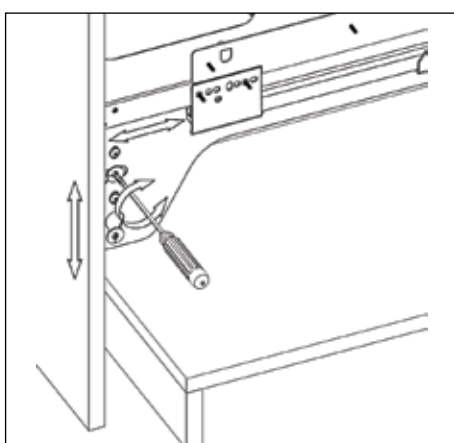

TECHNICAL INFORMATION

For:

Waste Bins

Contents:

- Assembly of the bins to the Cabinets 2
- 41 Litre Waste Bin - 600mm 3

Assembly of the Bins to the Cabinets

41 Litres Waste Bin - 600mm

41 litres

- To fit a 600mm cabinet
- 2 x 12L bins, 1 x 16L bins & 1 x 1L bins
- Grey Finish
- Soft Close

MACHINERY - MATERIALS - COMPONENTS - ADHESIVES - FOILS - PANELS - DOORS

NEY Ltd (Head Office)

Stonebridge Trading Estate
Sibree Road
Coventry
CV3 4FD