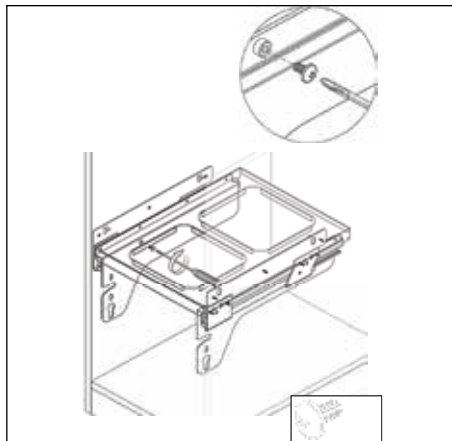

TECHNICAL INFORMATION

For:

Waste Bins

Contents:

- Assembly of the bins to the Cabinets 2
- 41 Litre Waste Bin - 600mm 3

Assembly of the Bins to the Cabinets

41 Litres Waste Bin - 600mm

41 litres

- To fit a 600mm cabinet
- 2 x 12L bins, 1 x 16L bins & 1 x 1L bins
- Grey Finish
- Soft Close

MACHINERY - MATERIALS - COMPONENTS - ADHESIVES - FOILS - PANELS - DOORS

NEY Ltd (Head Office)

Stonebridge Trading Estate
Sibree Road
Coventry
CV3 4FD