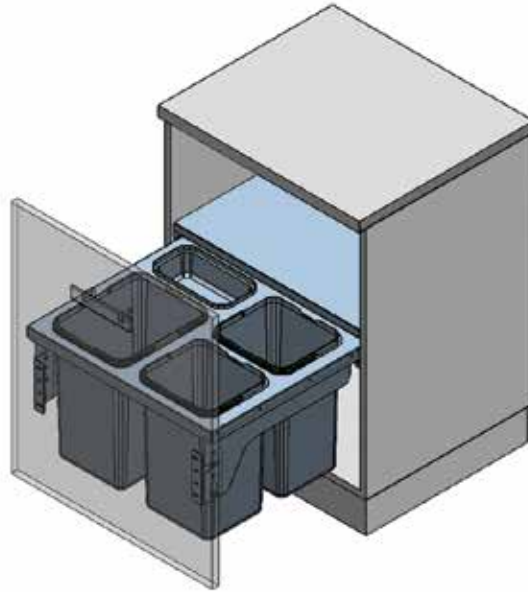

TECHNICAL INFORMATION

For:

Waste Bins

Contents:

- Assembly of the bins to the Cabinets 2
- 41 Litre Waste Bin - 600mm 3

Assembly of the Bins to the Cabinets

41 Litres Waste Bin - 600mm

41 litres

- To fit a 600mm cabinet
- 2 x 12L bins, 1 x 16L bins & 1 x 1L bins
- Grey Finish
- Soft Close

MACHINERY - MATERIALS - COMPONENTS - ADHESIVES - FOILS - PANELS - DOORS

NEY Ltd (Head Office)

Stonebridge Trading Estate
Sibree Road
Coventry
CV3 4FD