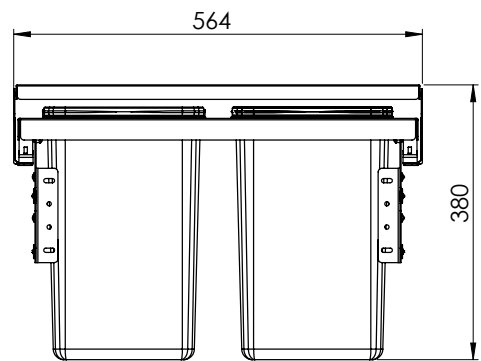

TECHNICAL INFORMATION

For:

Waste Bins

Contents:

- Assembly of the bins to the Cabinets 2
- 41 Litre Waste Bin - 600mm 3

Assembly of the Bins to the Cabinets

41 Litres Waste Bin - 600mm

41 litres

- To fit a 600mm cabinet
- 2 x 12L bins, 1 x 16L bins & 1 x 1L bins
- Grey Finish
- Soft Close

MACHINERY - MATERIALS - COMPONENTS - ADHESIVES - FOILS - PANELS - DOORS

NEY Ltd (Head Office)

Stonebridge Trading Estate
Sibree Road
Coventry
CV3 4FD