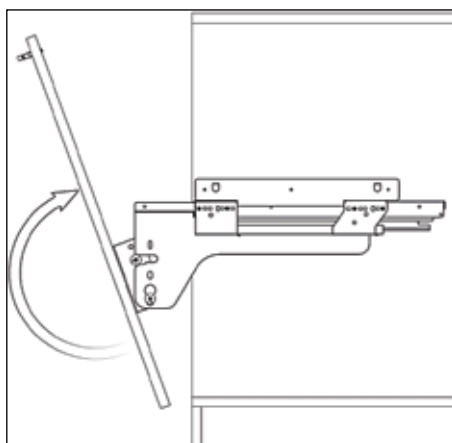

TECHNICAL INFORMATION

For:

Waste Bins

Contents:

- Assembly of the bins to the Cabinets 2
- 41 Litre Waste Bin - 600mm 3

Assembly of the Bins to the Cabinets

41 Litres Waste Bin - 600mm

41 litres

- To fit a 600mm cabinet
- 2 x 12L bins, 1 x 16L bins & 1 x 1L bins
- Grey Finish
- Soft Close

MACHINERY - MATERIALS - COMPONENTS - ADHESIVES - FOILS - PANELS - DOORS

NEY Ltd (Head Office)

Stonebridge Trading Estate
Sibree Road
Coventry
CV3 4FD