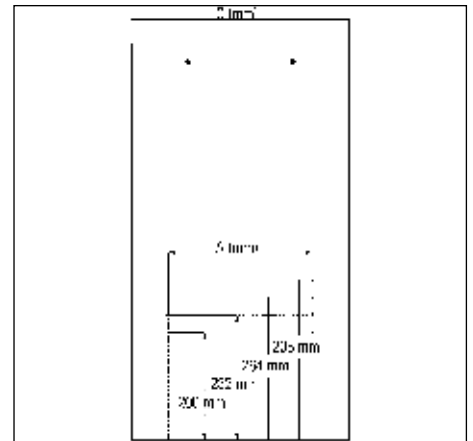

TECHNICAL INFORMATION

For:

Waste Bins

Contents:

- Assembly of the bins to the Cabinets 2
- 41 Litre Waste Bin - 600mm 3

Assembly of the Bins to the Cabinets

41 Litres Waste Bin - 600mm

41 litres

- To fit a 600mm cabinet
- 2 x 12L bins, 1 x 16L bins & 1 x 1L bins
- Grey Finish
- Soft Close

MACHINERY - MATERIALS - COMPONENTS - ADHESIVES - FOILS - PANELS - DOORS

NEY Ltd (Head Office)

Stonebridge Trading Estate
Sibree Road
Coventry
CV3 4FD