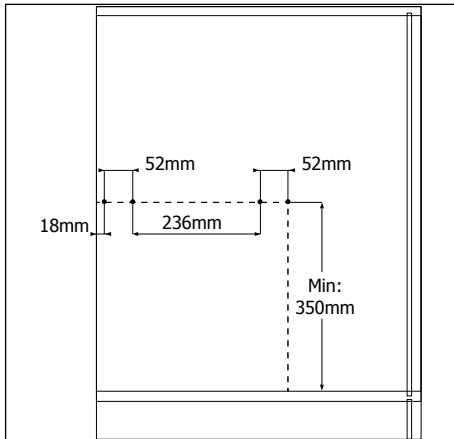

TECHNICAL INFORMATION

For:

Waste Bins

Contents:

- Assembly of the bins to the Cabinets 2
- 41 Litre Waste Bin - 600mm 3

Assembly of the Bins to the Cabinets

41 Litres Waste Bin - 600mm

41 litres

- To fit a 600mm cabinet
- 2 x 12L bins, 1 x 16L bins & 1 x 1L bins
- Grey Finish
- Soft Close

MACHINERY - MATERIALS - COMPONENTS - ADHESIVES - FOILS - PANELS - DOORS

NEY Ltd (Head Office)

Stonebridge Trading Estate
Sibree Road
Coventry
CV3 4FD