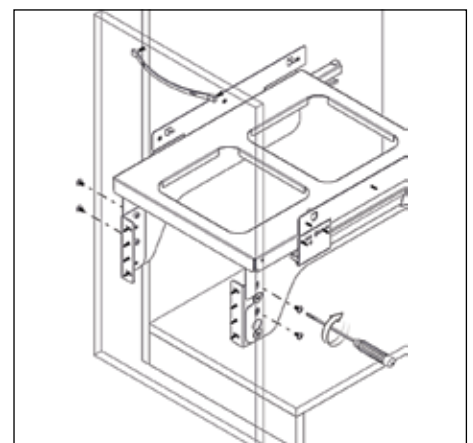

TECHNICAL INFORMATION

For:

Waste Bins

Contents:

- Assembly of the bins to the Cabinets 2
- 41 Litre Waste Bin - 600mm 3

Assembly of the Bins to the Cabinets

41 Litres Waste Bin - 600mm

41 litres

- To fit a 600mm cabinet
- 2 x 12L bins, 1 x 16L bins & 1 x 1L bins
- Grey Finish
- Soft Close

MACHINERY - MATERIALS - COMPONENTS - ADHESIVES - FOILS - PANELS - DOORS

NEY Ltd (Head Office)

Stonebridge Trading Estate
Sibree Road
Coventry
CV3 4FD