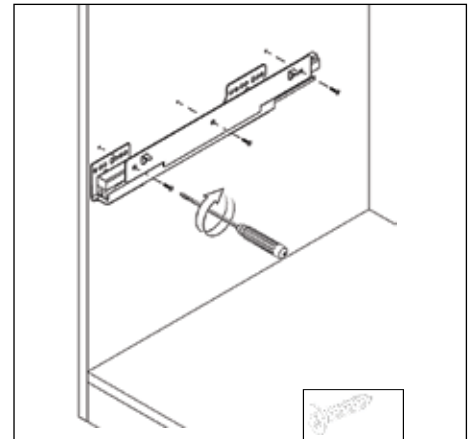

TECHNICAL INFORMATION

For:

Waste Bins

Contents:

- Assembly of the bins to the Cabinets 2
- 41 Litre Waste Bin - 600mm 3

Assembly of the Bins to the Cabinets

41 Litres Waste Bin - 600mm

41 litres

- To fit a 600mm cabinet
- 2 x 12L bins, 1 x 16L bins & 1 x 1L bins
- Grey Finish
- Soft Close

MACHINERY - MATERIALS - COMPONENTS - ADHESIVES - FOILS - PANELS - DOORS

NEY Ltd (Head Office)

Stonebridge Trading Estate
Sibree Road
Coventry
CV3 4FD