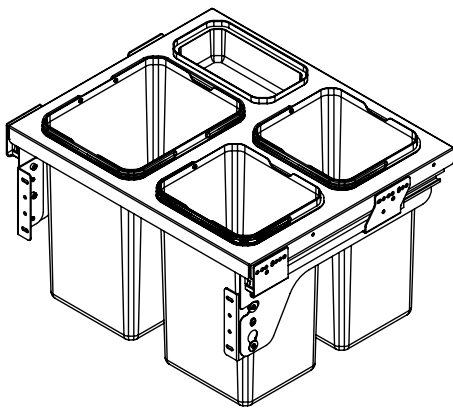

TECHNICAL INFORMATION

For:

Waste Bins

Contents:

- Assembly of the bins to the Cabinets 2
- 41 Litre Waste Bin - 600mm 3

Assembly of the Bins to the Cabinets

41 Litres Waste Bin - 600mm

41 litres

- To fit a 600mm cabinet
- 2 x 12L bins, 1 x 16L bins & 1 x 1L bins
- Grey Finish
- Soft Close

MACHINERY - MATERIALS - COMPONENTS - ADHESIVES - FOILS - PANELS - DOORS

NEY Ltd (Head Office)

Stonebridge Trading Estate
Sibree Road
Coventry
CV3 4FD