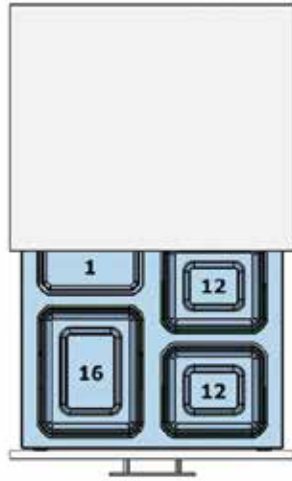

TECHNICAL INFORMATION

For:

Waste Bins

Contents:

- Assembly of the bins to the Cabinets 2
- 41 Litre Waste Bin - 600mm 3

Assembly of the Bins to the Cabinets

41 Litres Waste Bin - 600mm

41 litres

- To fit a 600mm cabinet
- 2 x 12L bins, 1 x 16L bins & 1 x 1L bins
- Grey Finish
- Soft Close

MACHINERY - MATERIALS - COMPONENTS - ADHESIVES - FOILS - PANELS - DOORS

NEY Ltd (Head Office)

Stonebridge Trading Estate
Sibree Road
Coventry
CV3 4FD