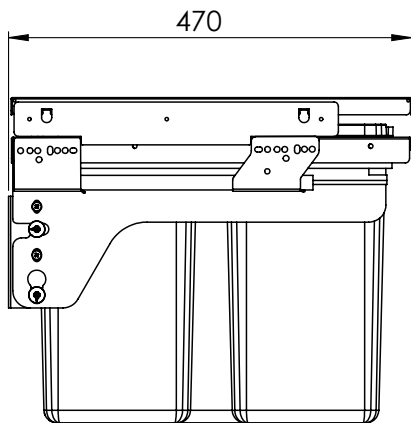

TECHNICAL INFORMATION

For:

Waste Bins

Contents:

- Assembly of the bins to the Cabinets 2
- 41 Litre Waste Bin - 600mm 3

Assembly of the Bins to the Cabinets

41 Litres Waste Bin - 600mm

41 litres

- To fit a 600mm cabinet
- 2 x 12L bins, 1 x 16L bins & 1 x 1L bins
- Grey Finish
- Soft Close

MACHINERY - MATERIALS - COMPONENTS - ADHESIVES - FOILS - PANELS - DOORS

NEY Ltd (Head Office)

Stonebridge Trading Estate
Sibree Road
Coventry
CV3 4FD