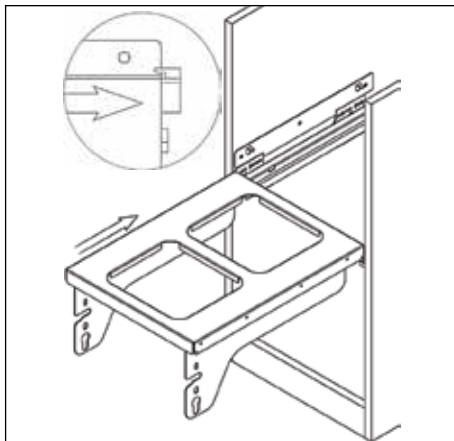

TECHNICAL INFORMATION

For:

Waste Bins

Contents:

- Assembly of the bins to the Cabinets 2
- 41 Litre Waste Bin - 600mm 3

Assembly of the Bins to the Cabinets

41 Litres Waste Bin - 600mm

41 litres

- To fit a 600mm cabinet
- 2 x 12L bins, 1 x 16L bins & 1 x 1L bins
- Grey Finish
- Soft Close

MACHINERY - MATERIALS - COMPONENTS - ADHESIVES - FOILS - PANELS - DOORS

NEY Ltd (Head Office)

Stonebridge Trading Estate
Sibree Road
Coventry
CV3 4FD