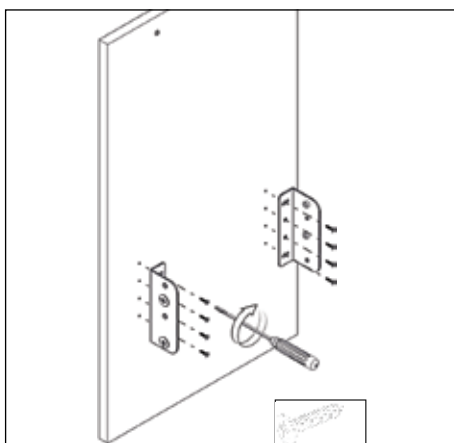

TECHNICAL INFORMATION

For:

Waste Bins

Contents:

- Assembly of the bins to the Cabinets 2
- 41 Litre Waste Bin - 600mm 3

Assembly of the Bins to the Cabinets

41 Litres Waste Bin - 600mm

41 litres

- To fit a 600mm cabinet
- 2 x 12L bins, 1 x 16L bins & 1 x 1L bins
- Grey Finish
- Soft Close

MACHINERY - MATERIALS - COMPONENTS - ADHESIVES - FOILS - PANELS - DOORS

NEY Ltd (Head Office)

Stonebridge Trading Estate
Sibree Road
Coventry
CV3 4FD