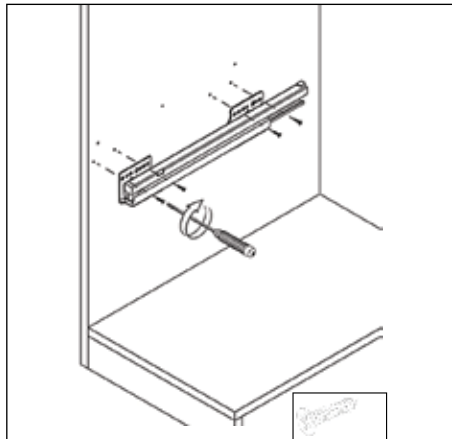

TECHNICAL INFORMATION

For:

Waste Bins

Contents:

- Assembly of the bins to the Cabinets 2
- 41 Litre Waste Bin - 600mm 3

Assembly of the Bins to the Cabinets

41 Litres Waste Bin - 600mm

41 litres

- To fit a 600mm cabinet
- 2 x 12L bins, 1 x 16L bins & 1 x 1L bins
- Grey Finish
- Soft Close

MACHINERY - MATERIALS - COMPONENTS - ADHESIVES - FOILS - PANELS - DOORS

NEY Ltd (Head Office)

Stonebridge Trading Estate
Sibree Road
Coventry
CV3 4FD